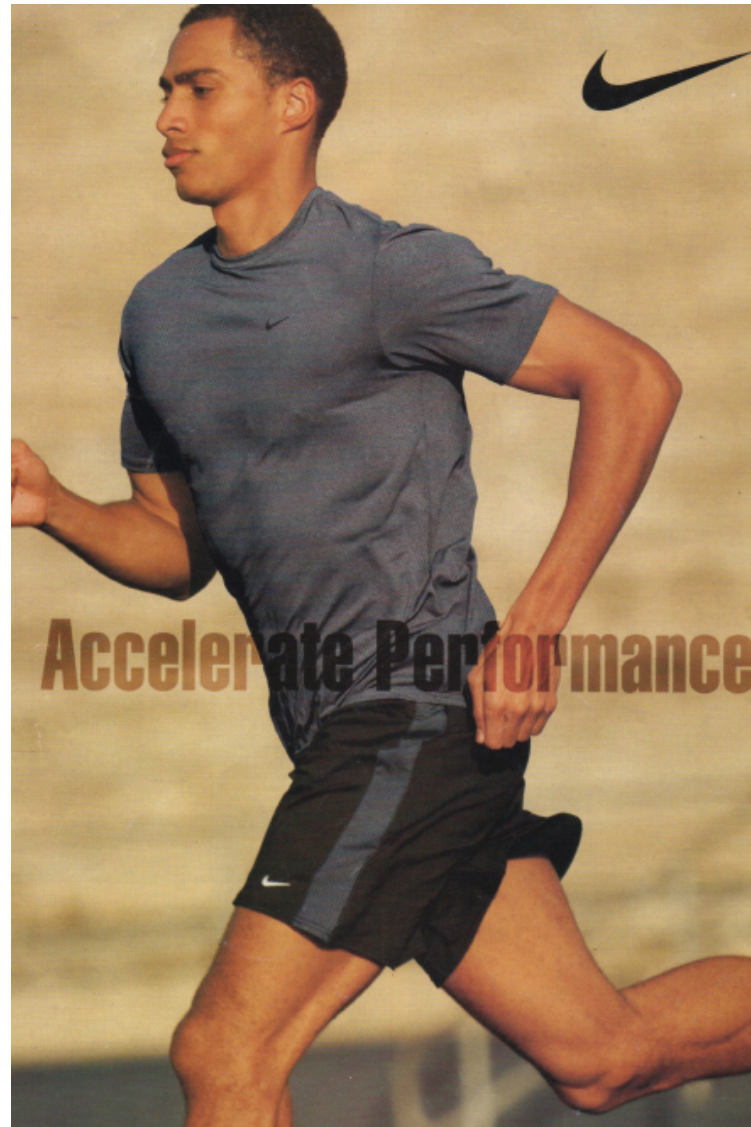

Select

MODEL MANAGEMENT

400 Michigan Ave SUITE 700, Chicago, 60611, IL, United States

Phone: +1 312 943 3226 Email: info.chicago@selectmodel.com Website: <https://selectmodel.com/>

Mahdi Cocci

Height 188cm / 6' 2.0"

Chest 107cm / 42"

Waist 81cm / 32"

Shoes EU/US/UK 46.5 / 13 / 11

Eyes Dark brown

Hair Dark brown

Inseam 81cm / 32"

Neck 41cm / 16"

Sleeve 92cm / 36"

Suit size 52cm / 42"

Suit cut Long