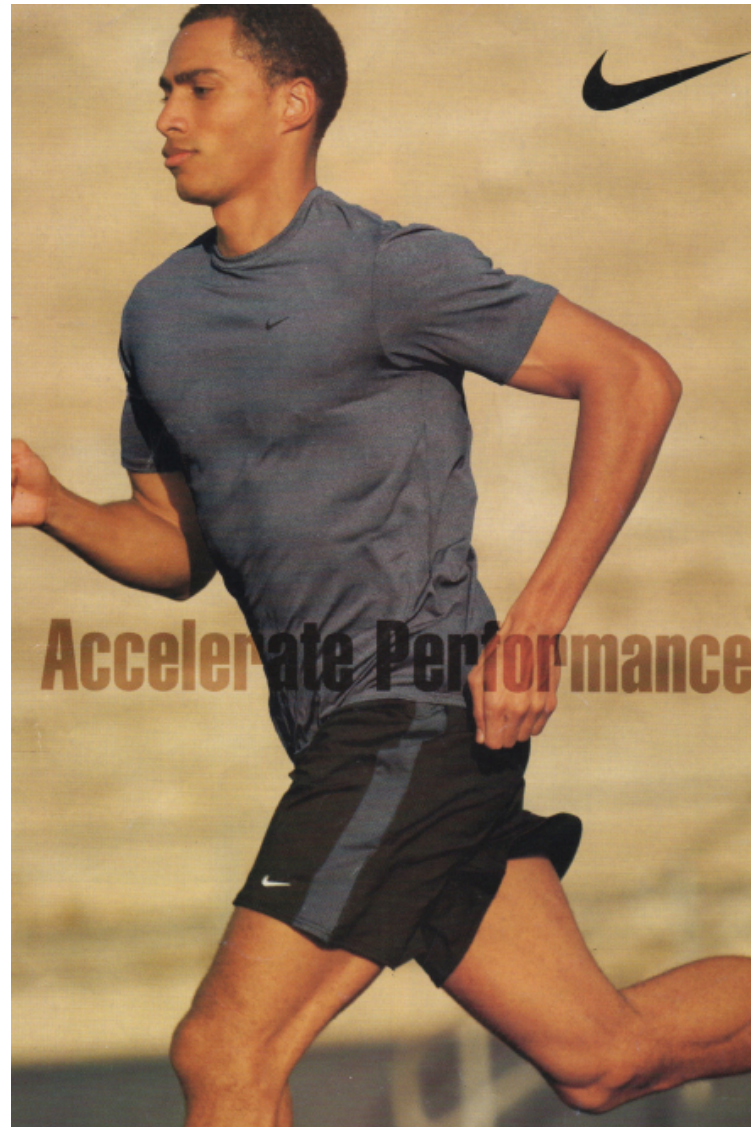

Select

MODEL MANAGEMENT

400 Michigan Ave SUITE 700, Chicago, 60611, UNITED STATES, United States
Phone: +1 312 943 3226 Email: info.chicago@selectmodel.com Website: <https://selectmodel.com/>

Mahdi Cocci

Height 188cm / 6' 2.0"

Chest 107cm / 42"

Waist 81cm / 32"

Shoes EU/US/UK 46.5 / 13 / 11

Eyes Dark brown

Hair Dark brown

Inseam 81cm / 32"

Neck 41cm / 16"

Sleeve 92cm / 36"

Suit size 52cm / 42"

Suit cut Long