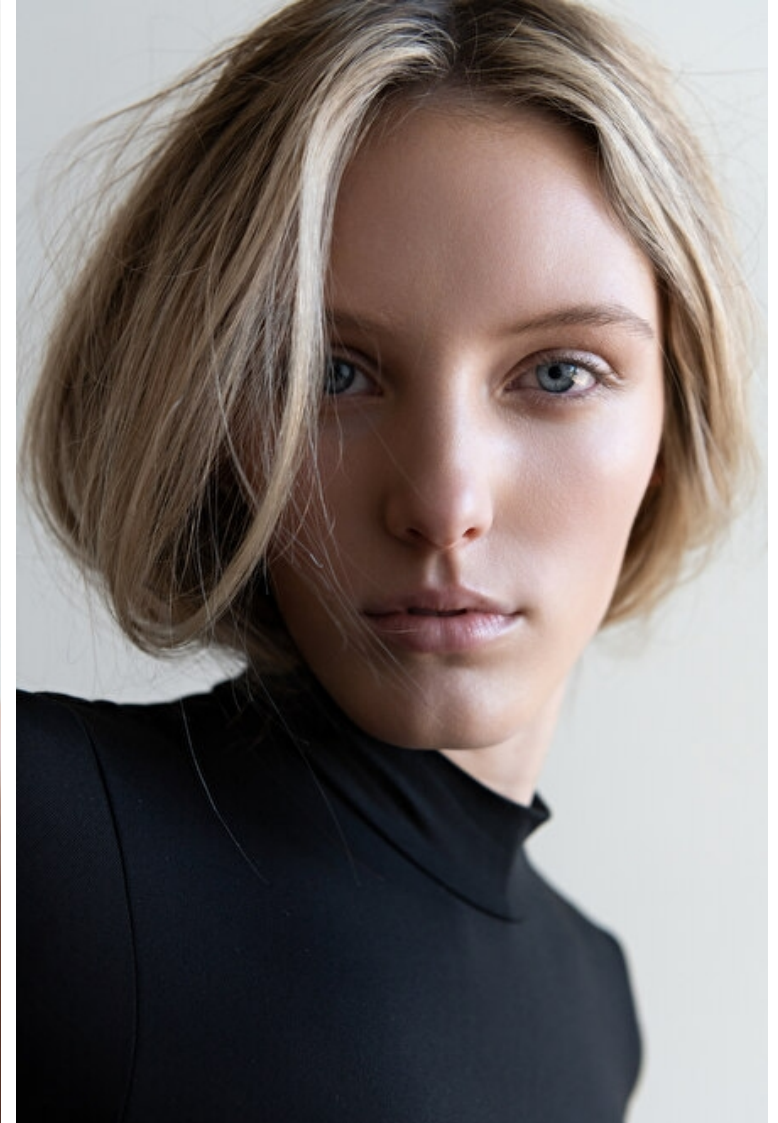

Size EU/US 32 / 2

Bust 81cm / 32"

Waist 64cm / 25"

Hips 89cm / 35"

Shoes EU/US/UK 40 / 9 / 7

Eyes Blue

Hair Blond

Cup A