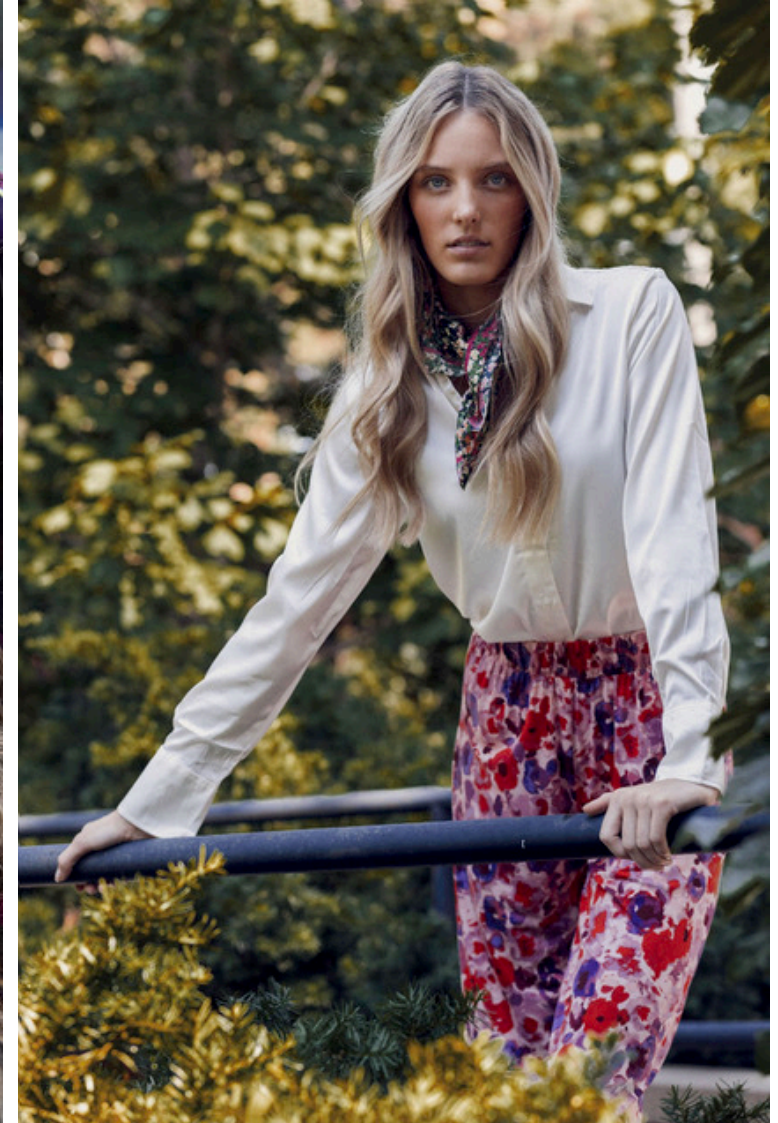

Size EU/US 32 / 2

Bust 81cm / 32"

Waist 64cm / 25"

Hips 89cm / 35"

Shoes EU/US/UK 40 / 9 / 7

Eyes Blue

Hair Blond

Cup A