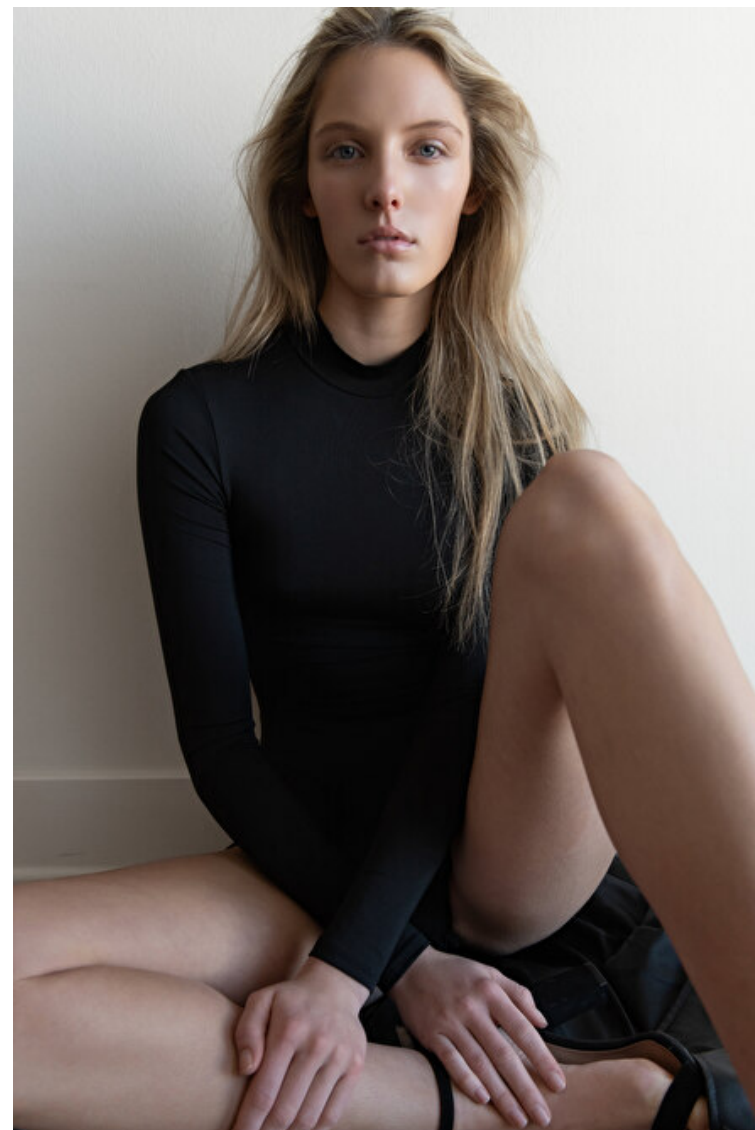

Size EU/US 32 / 2

Bust 81cm / 32"

Waist 64cm / 25"

Hips 89cm / 35"

Shoes EU/US/UK 40 / 9 / 7

Eyes Blue

Hair Blond

Cup A