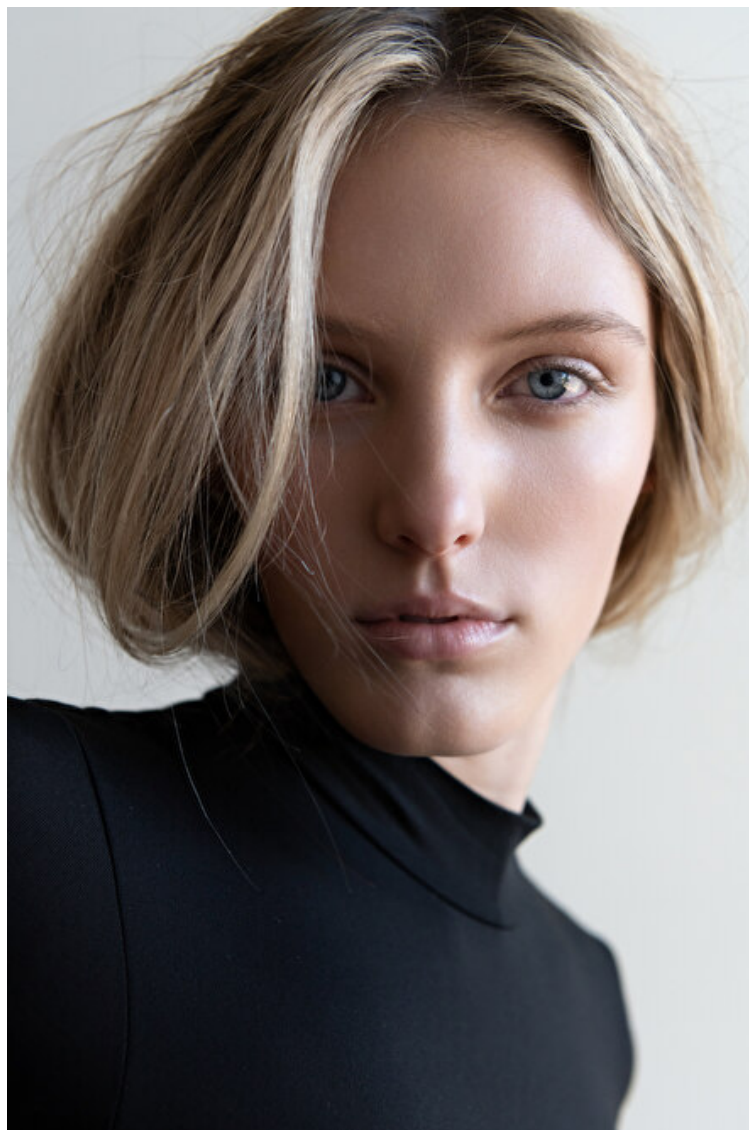

Size EU/US 32 / 2

Bust 81cm / 32"

Waist 64cm / 25"

Hips 89cm / 35"

Shoes EU/US/UK 40 / 9 / 7

Eyes Blue

Hair Blond

Cup A