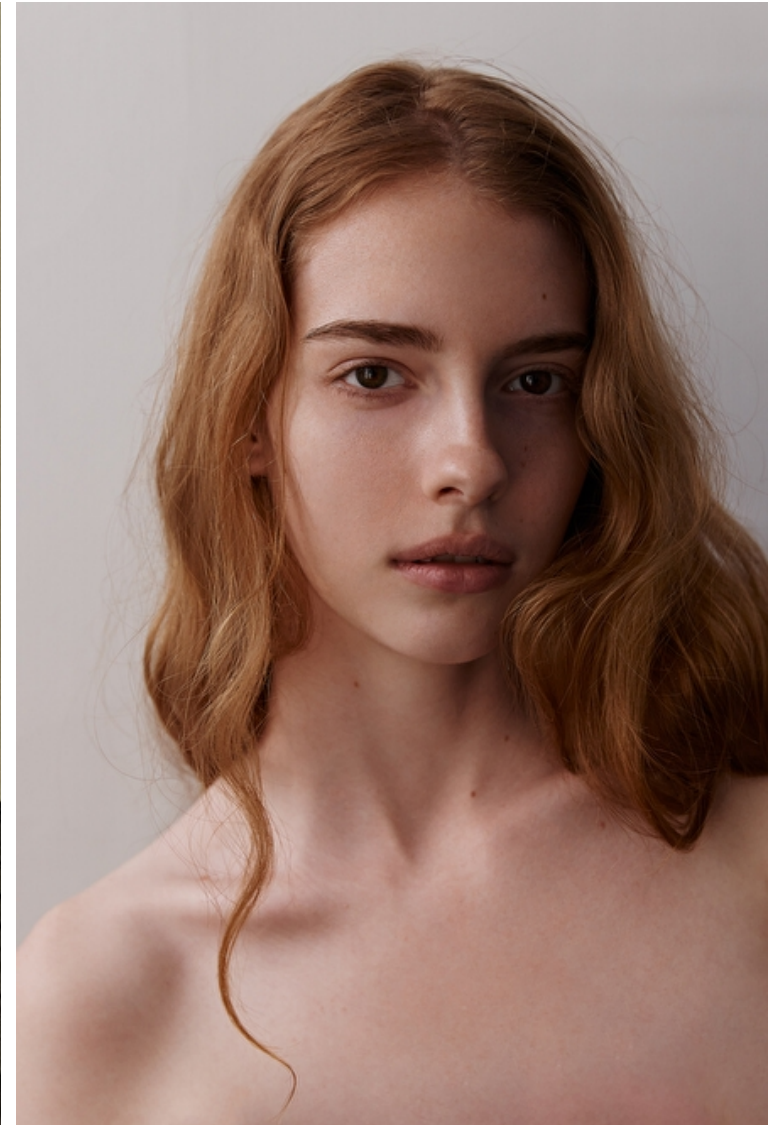

Select

MODEL MANAGEMENT

400 Michigan Ave Ste 700, Chicago, 60611, Illinois, United States

Phone: +1 312 943 3226 Email: info.chicago@selectmodel.com Website: <https://selectmodel.com/>

MANNIE

Height 177cm / 5' 9.5"

Bust 81cm / 32"

Waist 58cm / 23"

Hips 88cm / 34.5"

Shoes EU/US/UK 39.5 / 8.5 / 6

Eyes Hazel

Hair Strawberry blonde

Location Chicago, IL