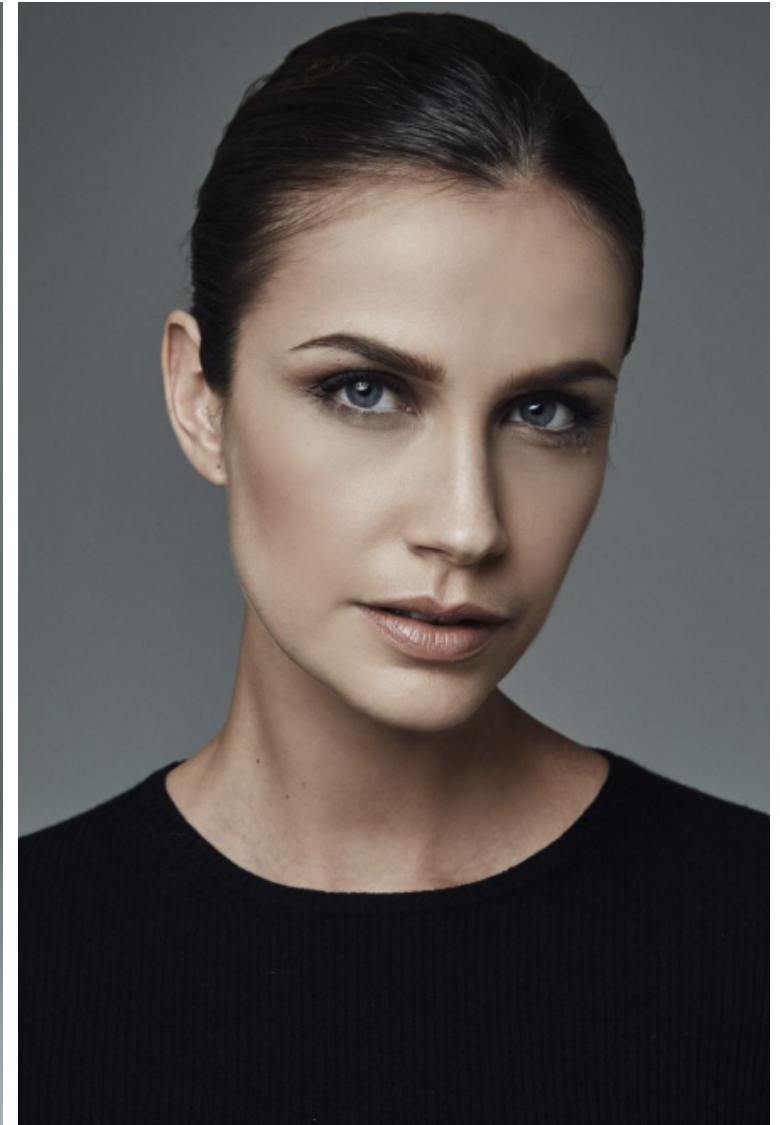

Manoela Klein

Height 176cm / 5' 9.5"

Bust 86cm / 34"

Waist 61cm / 24"

Hips 89cm / 35"

Shoes EU/US/UK 38.5 / 7.5 / 5

Hair Brown

Eyes Blue

Height 176cm / 5' 9.5"

Bust 86cm / 34"

Waist 61cm / 24"

Hips 89cm / 35"

Shoes EU/US/UK 38.5 / 7.5 / 5

Hair Brown

Eyes Blue

Cup B