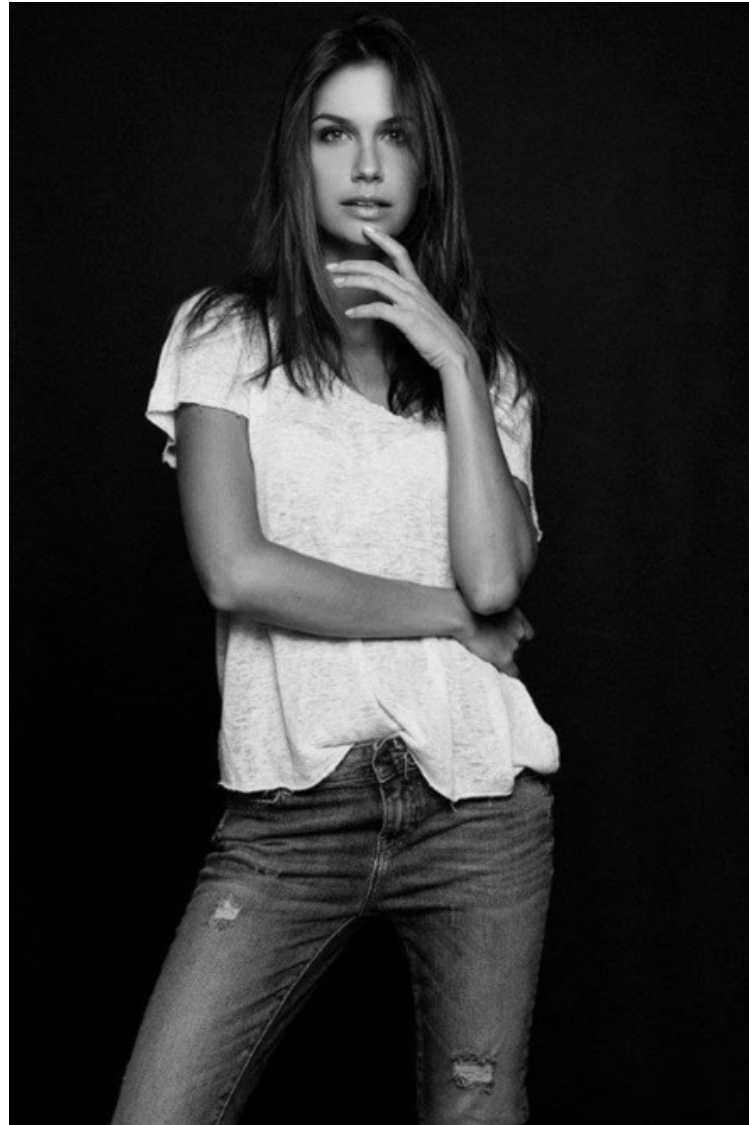

Height 176cm / 5' 9.5"

Bust 86cm / 34"

Waist 61cm / 24"

Hips 89cm / 35"

Shoes EU/US/UK 38.5 / 7.5 / 5

Hair Brown

Eyes Blue

Cup B