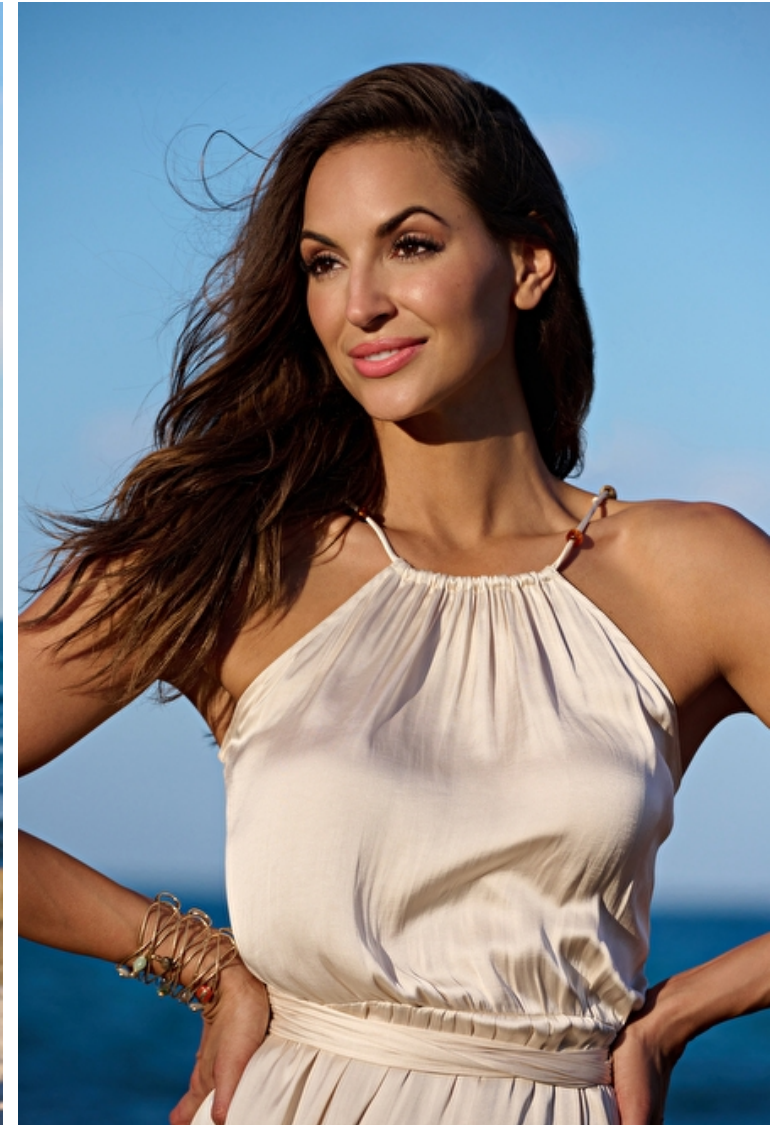

Select

MODEL MANAGEMENT

400 Michigan Ave Ste 700, Chicago, 60611, Illinois, United States

Phone: +1 312 943 3226 Email: info.chicago@selectmodel.com Website: <https://selectmodel.com/>

Maria Montgomery

Height 178cm / 5' 10.0"

Size EU/US 32 / 2

Bust 86cm / 34"

Waist 66cm / 26"

Hips 94cm / 37"

Shoes EU/US/UK 40.5 / 9.5 / 7

Eyes Dark brown

Hair Brown

Cup C