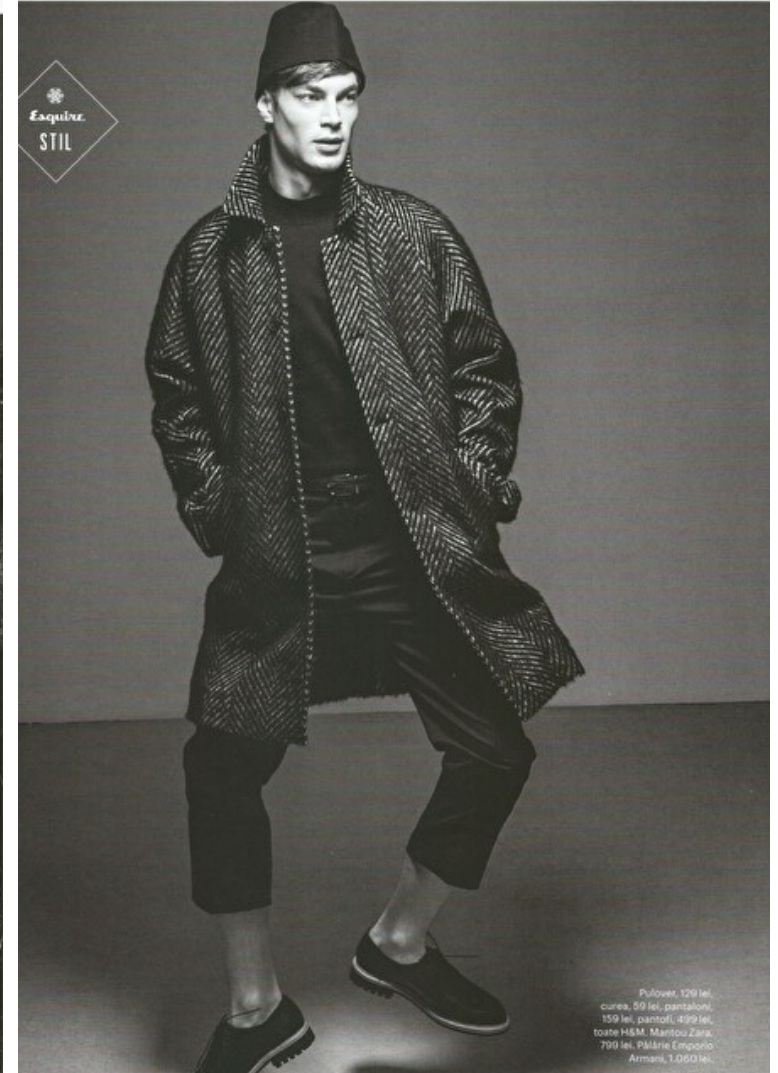

Select

MODEL MANAGEMENT

400 Michigan Ave Ste 700, Chicago, 60611, Illinois, United States
Phone: +1 312 943 3226 Email: info.chicago@selectmodel.com Website: <https://selectmodel.com/>

Marian Dragan

Height 189cm / 6' 2.5"

Chest 98cm / 38.5"

Waist 80cm / 31.5"

Hips 95cm / 37.5"

Eyes Blue

Hair Brown