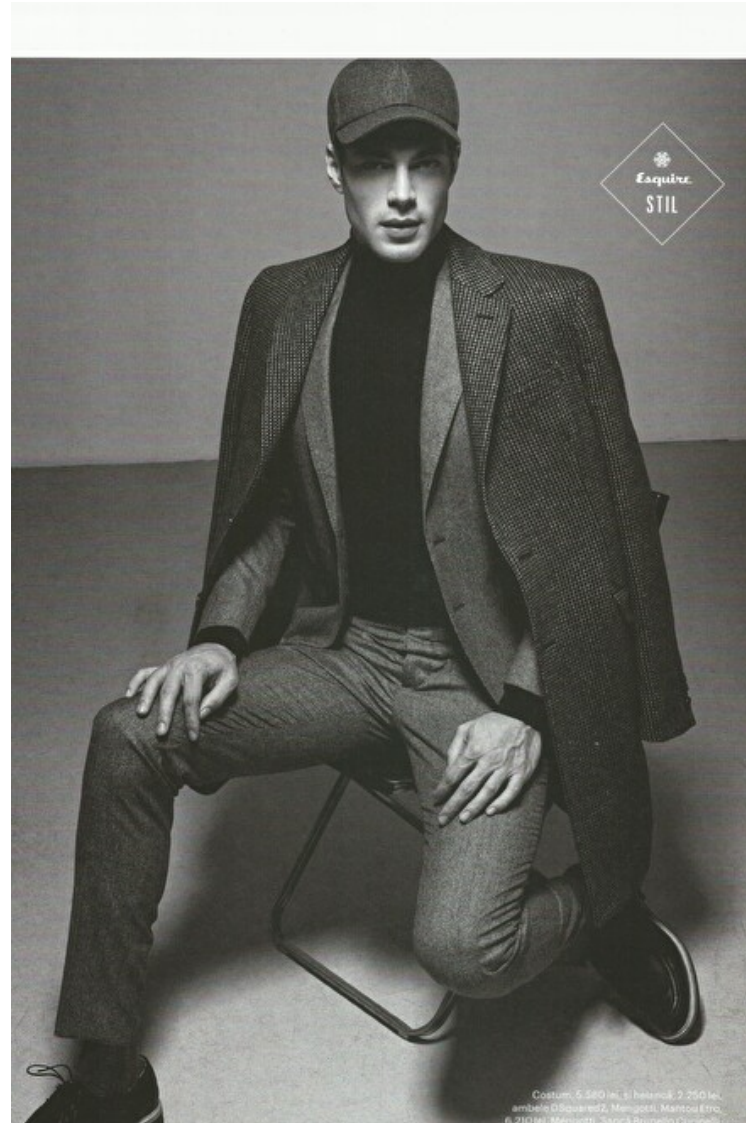

Select

MODEL MANAGEMENT

400 Michigan Ave SUITE 700, Chicago, 60611, IL, United States
Phone: +1 312 943 3226 Email: info.chicago@selectmodel.com Website: https://selectmodel.com/

Marian Dragan

Height 189cm / 6' 2.5"

Chest 98cm / 38.5"

Waist 80cm / 31.5"

Hips 95cm / 37.5"

Eyes Blue

Hair Brown