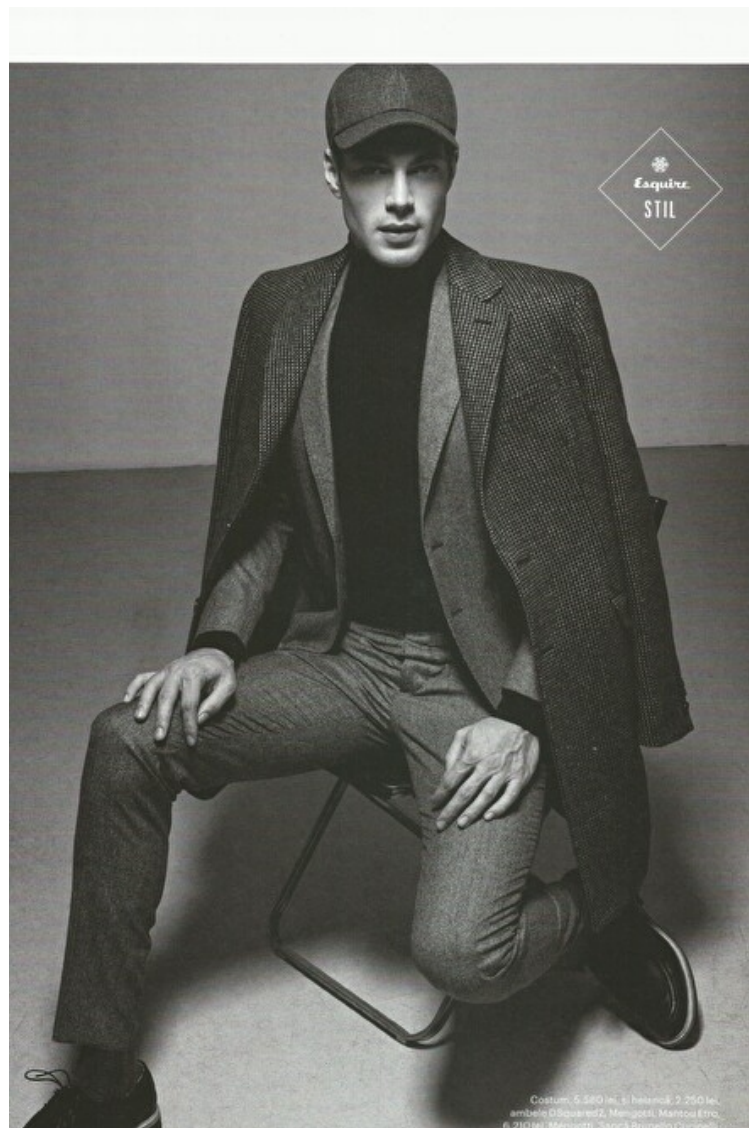

Marian Dragan

Height 189cm / 6' 2.5"

Chest 98cm / 38.5"

Waist 80cm / 31.5"

Hips 95cm / 37.5"

Eyes Blue

Hair Brown

Select