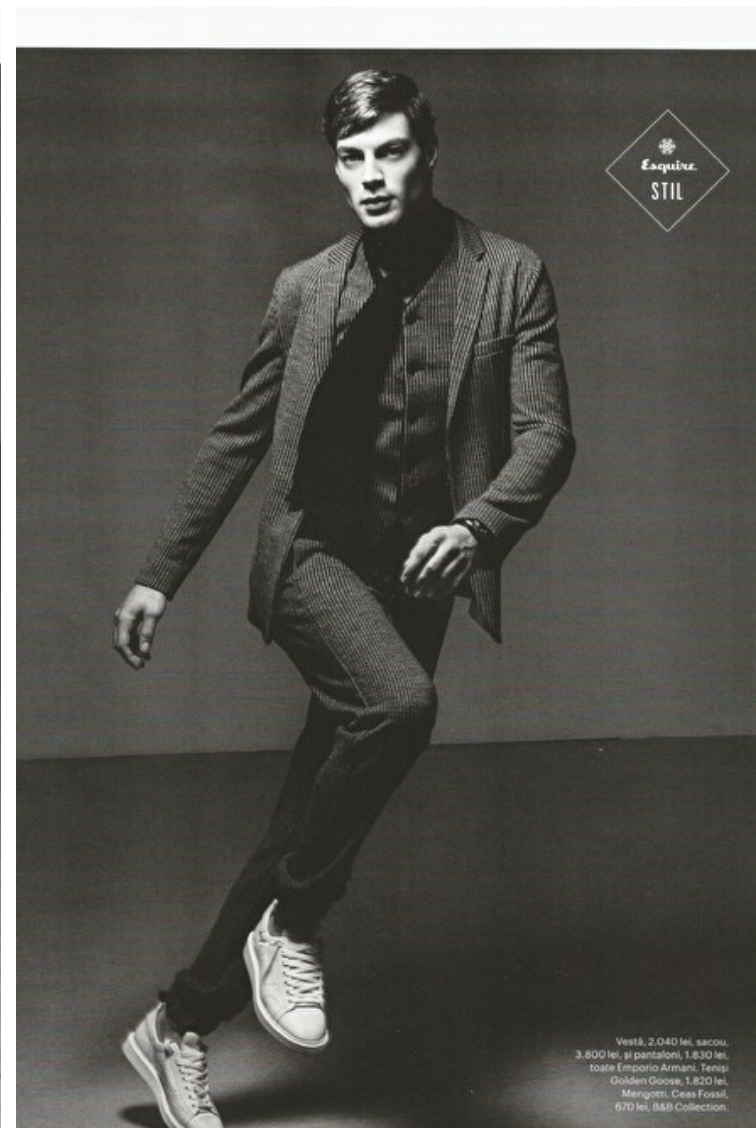

Marian Dragan

Height 189cm / 6' 2.5"

Chest 98cm / 38.5"

Waist 80cm / 31.5"

Hips 95cm / 37.5"

Eyes Blue

Hair Brown

Select