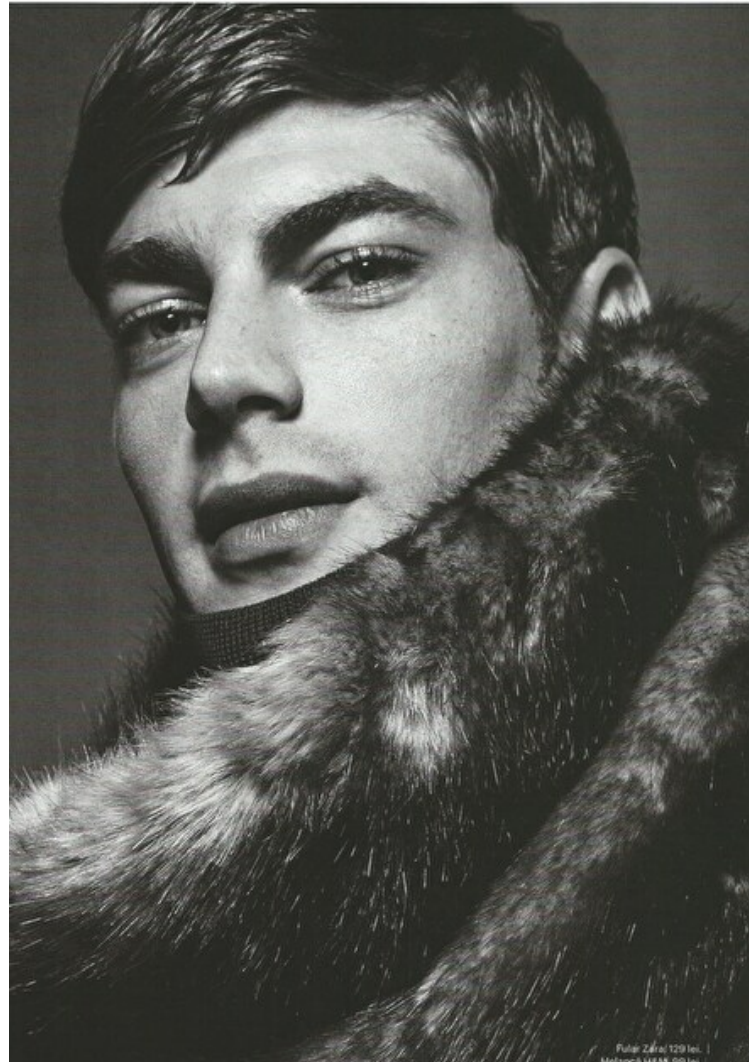

Select

MODEL MANAGEMENT

400 Michigan Ave SUITE 700, Chicago, 60611, IL, United States
Phone: +1 312 943 3226 Email: info.chicago@selectmodel.com Website: https://selectmodel.com/

Marian Dragan

Height 189cm / 6' 2.5"

Chest 98cm / 38.5"

Waist 80cm / 31.5"

Hips 95cm / 37.5"

Eyes Blue

Hair Brown