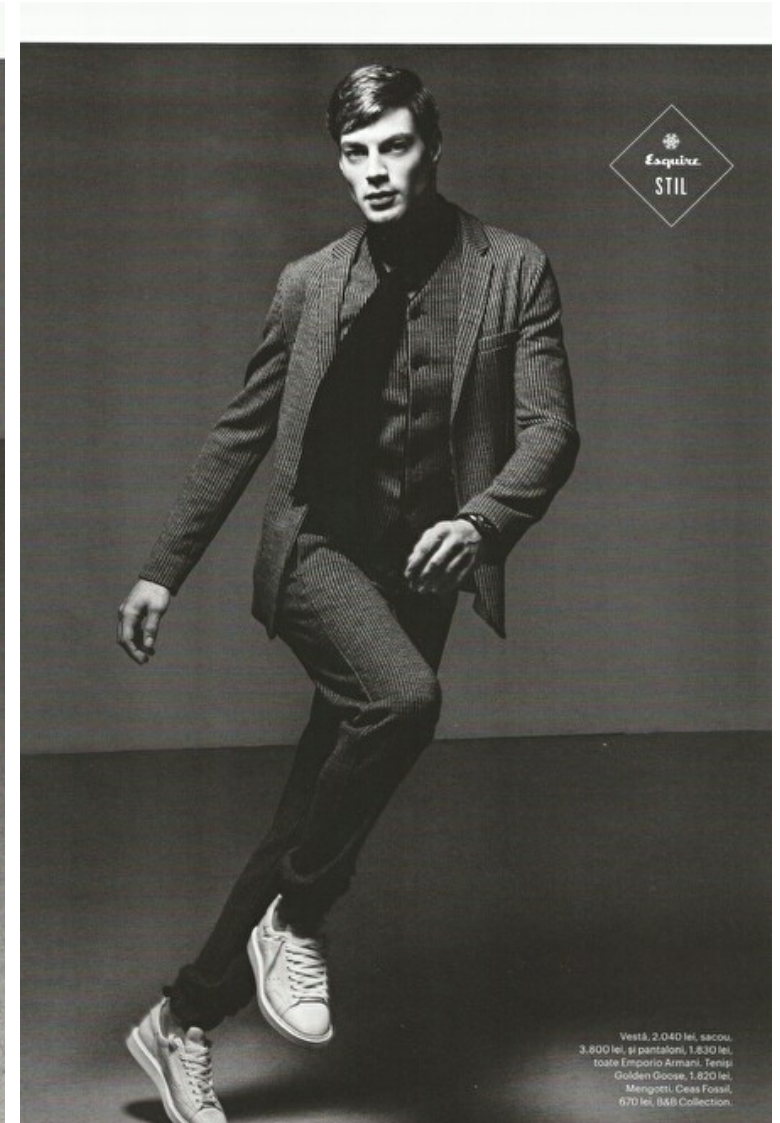

Select

MODEL MANAGEMENT

400 Michigan Ave SUITE 700, Chicago, 60611, IL, United States
Phone: +1 312 943 3226 Email: info.chicago@selectmodel.com Website: https://selectmodel.com/

Marian Dragan

Height 189cm / 6' 2.5"

Chest 98cm / 38.5"

Waist 80cm / 31.5"

Hips 95cm / 37.5"

Eyes Blue

Hair Brown