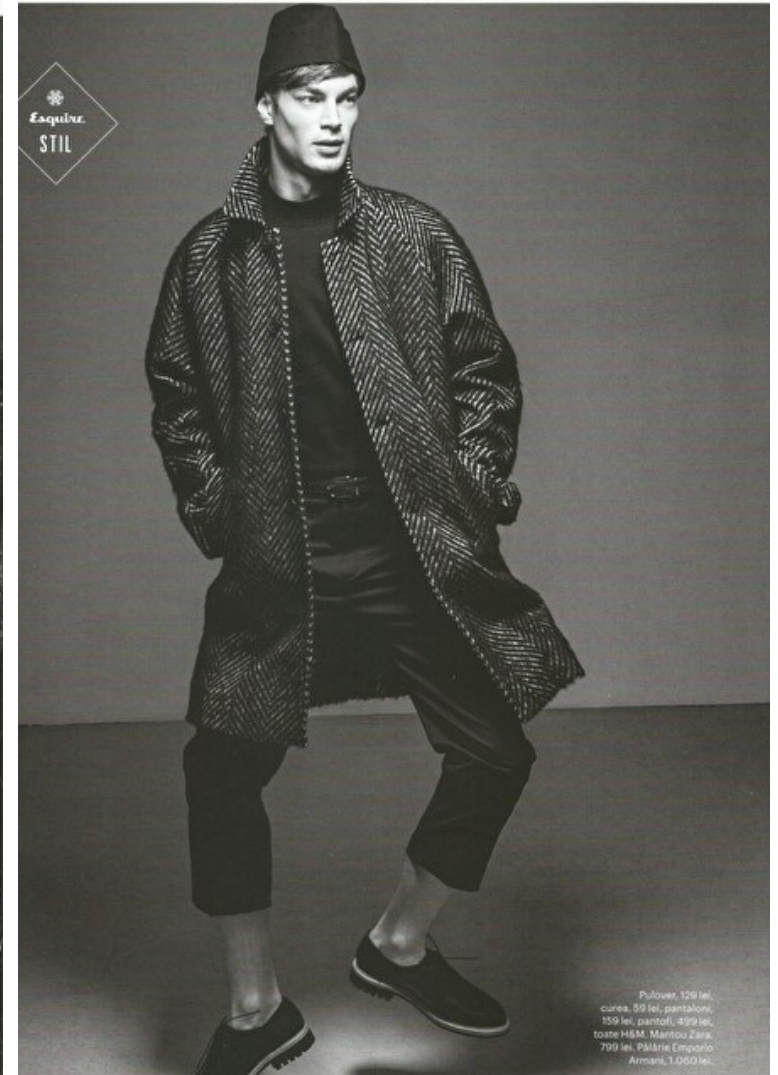

Select

MODEL MANAGEMENT

400 Michigan Ave SUITE 700, Chicago, 60611, IL, United States
Phone: +1 312 943 3226 Email: info.chicago@selectmodel.com Website: https://selectmodel.com/

Marian Dragan

Height 189cm / 6' 2.5"

Chest 98cm / 38.5"

Waist 80cm / 31.5"

Hips 95cm / 37.5"

Eyes Blue

Hair Brown