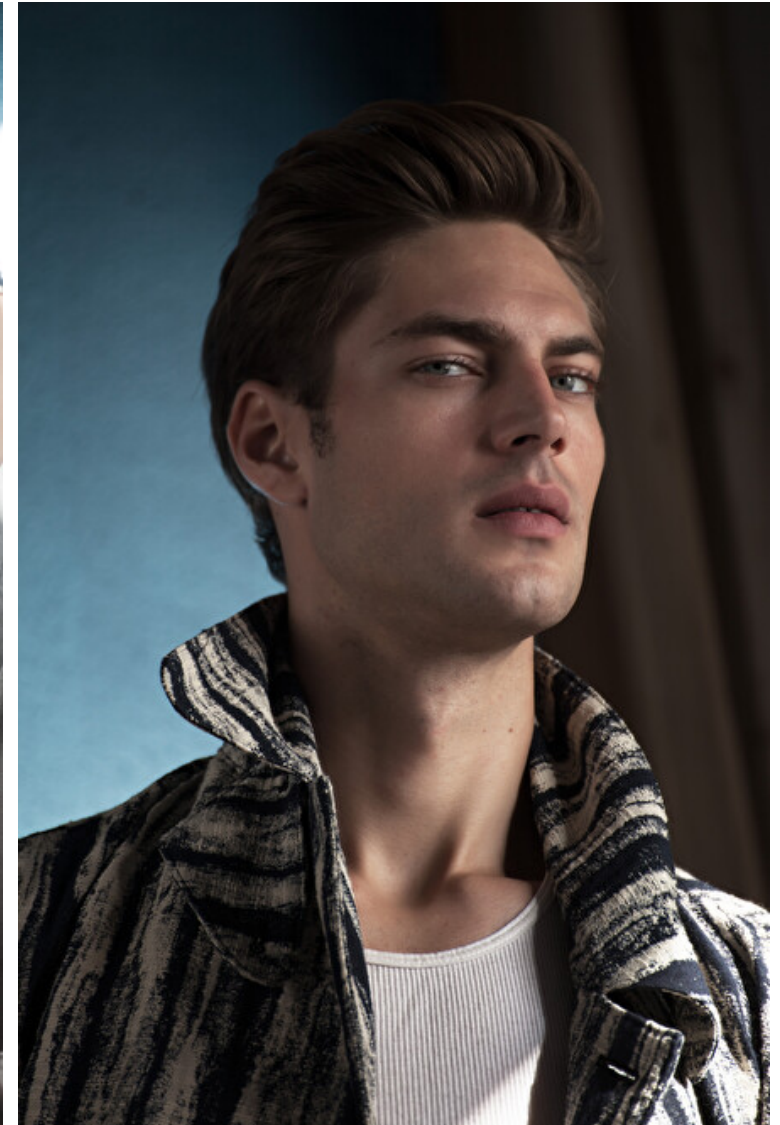

Marian Dragan

Height 189cm / 6' 2.5"

Chest 98cm / 38.5"

Waist 80cm / 31.5"

Hips 95cm / 37.5"

Eyes Blue

Hair Brown

Select