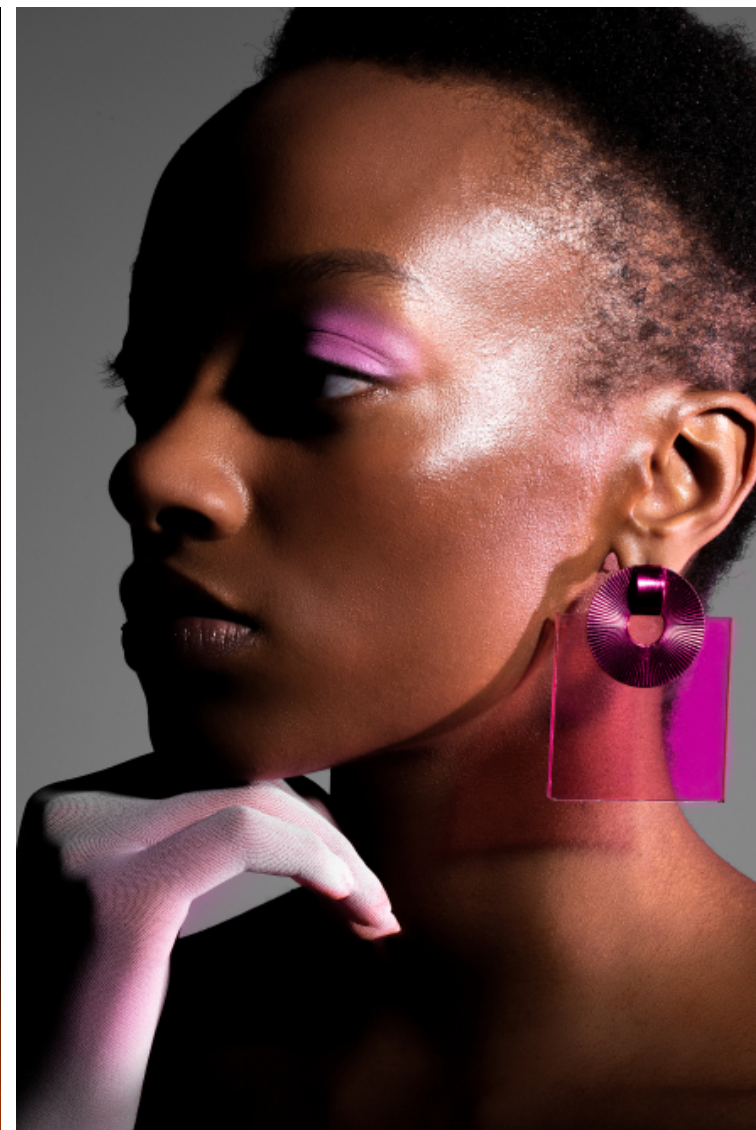

Bust 81cm / 32"

Waist 60cm / 23.5"

Hips 86cm / 34"

Shoes EU/US/UK 41.5 / 10 / 8

Eyes Brown

Hair Brown

Cup AA

Select