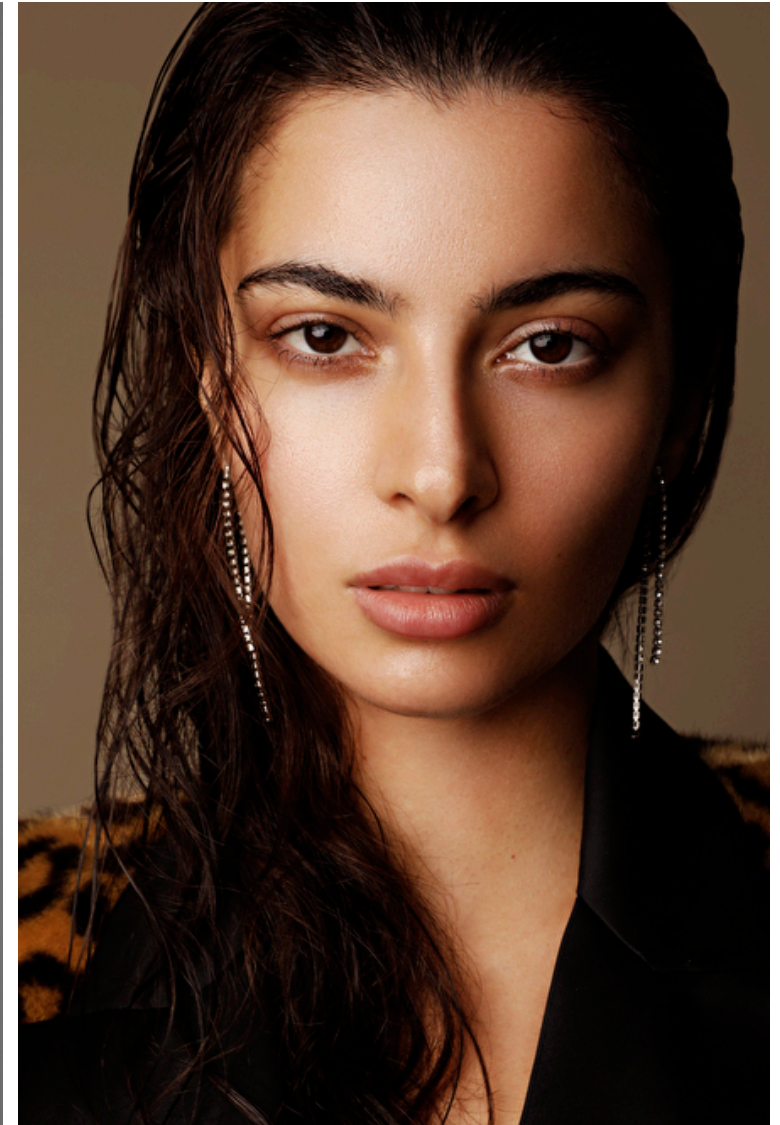

Bust 81cm / 32"

Waist 58cm / 23"

Hips 89cm / 35"

Shoes EU/US/UK 38 / 7.5 / 5

Eyes Brown

Hair Brown

Cup B

Select