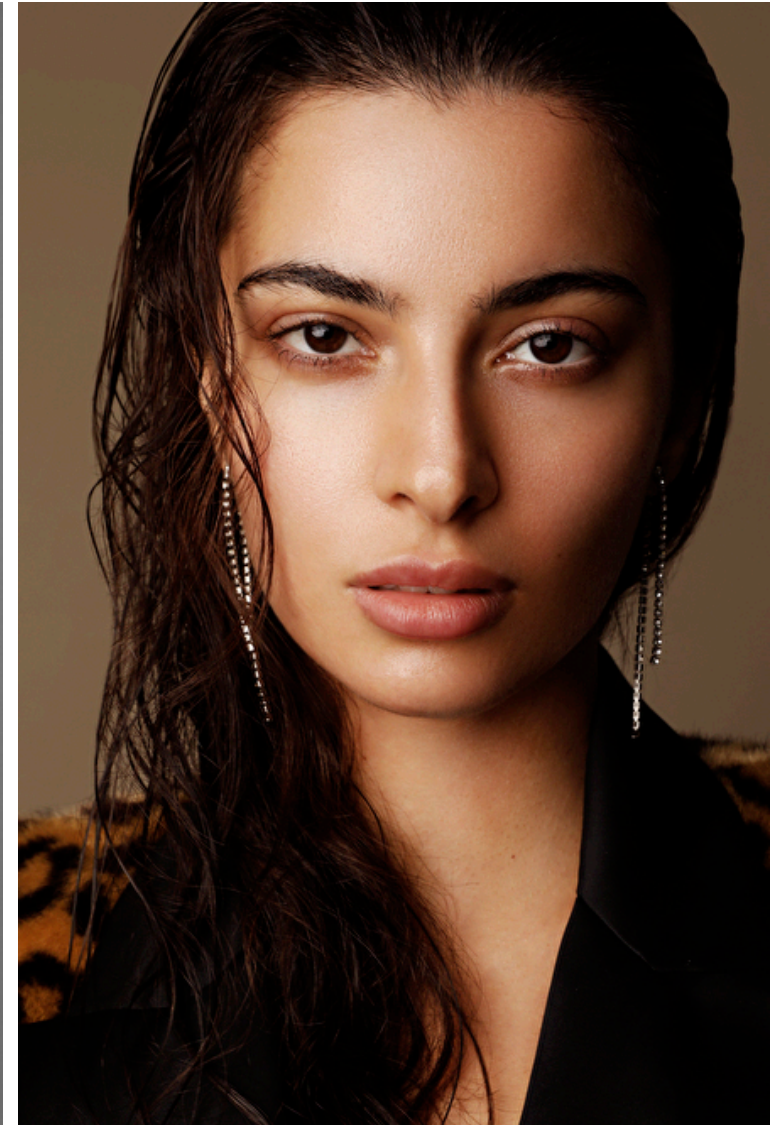

Height 173cm / 5' 8.0"

Bust 81cm / 32"

Waist 58cm / 23"

Hips 89cm / 35"

Shoes EU/US/UK 38 / 7.5 / 5

Eyes Brown

Hair Brown

Cup B