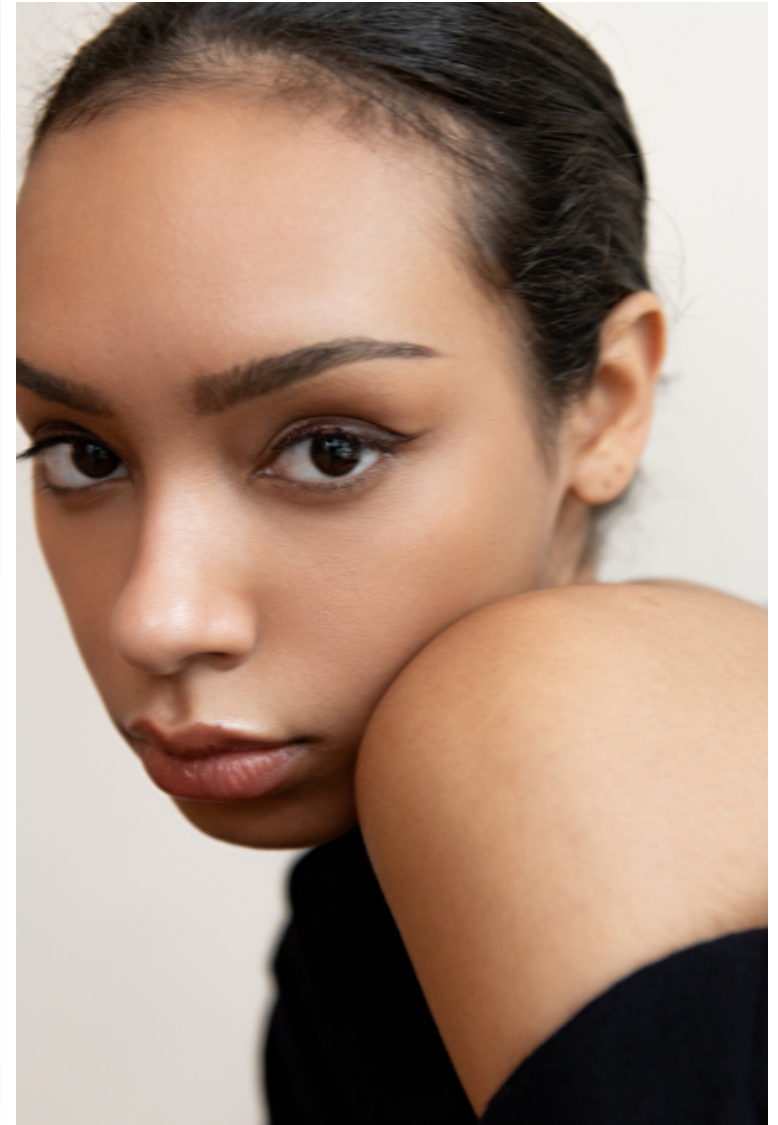

Bust 78cm / 30.5"

Waist 60cm / 23.5"

Hips 87cm / 34.5"

Shoes EU/US/UK 41 / 9.5 / 8

Eyes Brown

Hair Brown

Location IL

Cup C