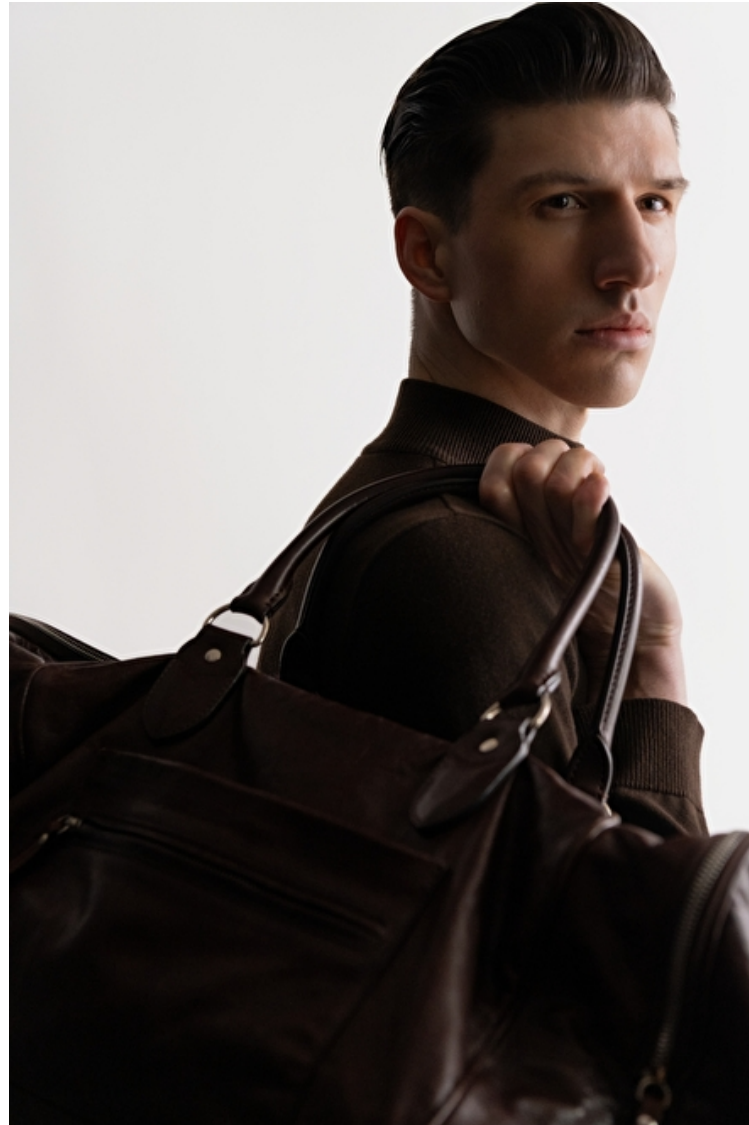

Select

MODEL MANAGEMENT

400 Michigan Ave Ste 700, Chicago, 60611, Illinois, United States

Phone: +1 312 943 3226 Email: info.chicago@selectmodel.com Website: <https://selectmodel.com/>

Matthew Richardson

Height 188cm / 6' 2.0"

Chest 96cm / 38"

Waist 81cm / 32"

Shoes EU/US/UK 45 / 12 / 10.5

Eyes Hazel

Hair Brown

Inseam 86cm / 34"

Neck 38cm / 15"

Sleeve 86cm / 34"

Suit size 48cm / 38"

Suit cut Long