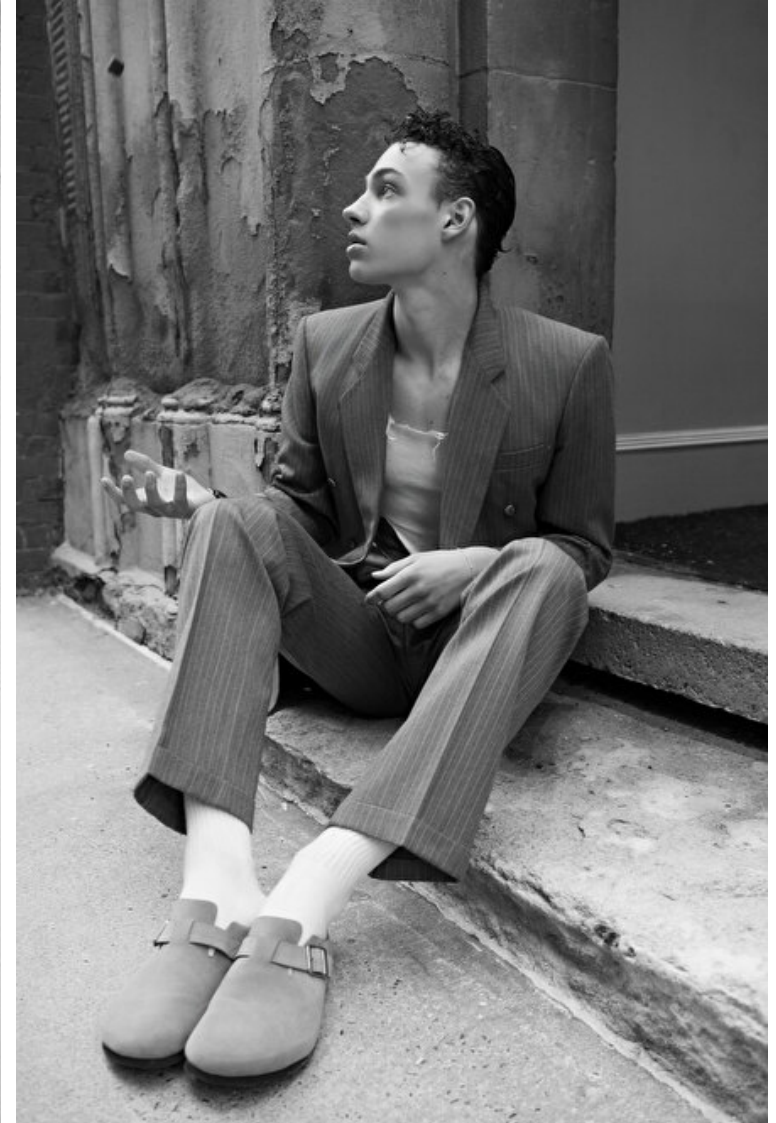

Select

MODEL MANAGEMENT

400 Michigan Ave SUITE 700, Chicago, 60611, UNITED STATES, United States
Phone: +1 312 943 3226 Email: info.chicago@selectmodel.com Website: <https://selectmodel.com/>

Mattic

Height 188cm / 6' 2.0"

Waist 76cm / 30"

Shoes EU/US/UK 44 / 11 / 9.5

Eyes Green

Hair Brown

Inseam 76cm / 30"

Suit size 48cm / 38"

Suit cut Regular

Location MO