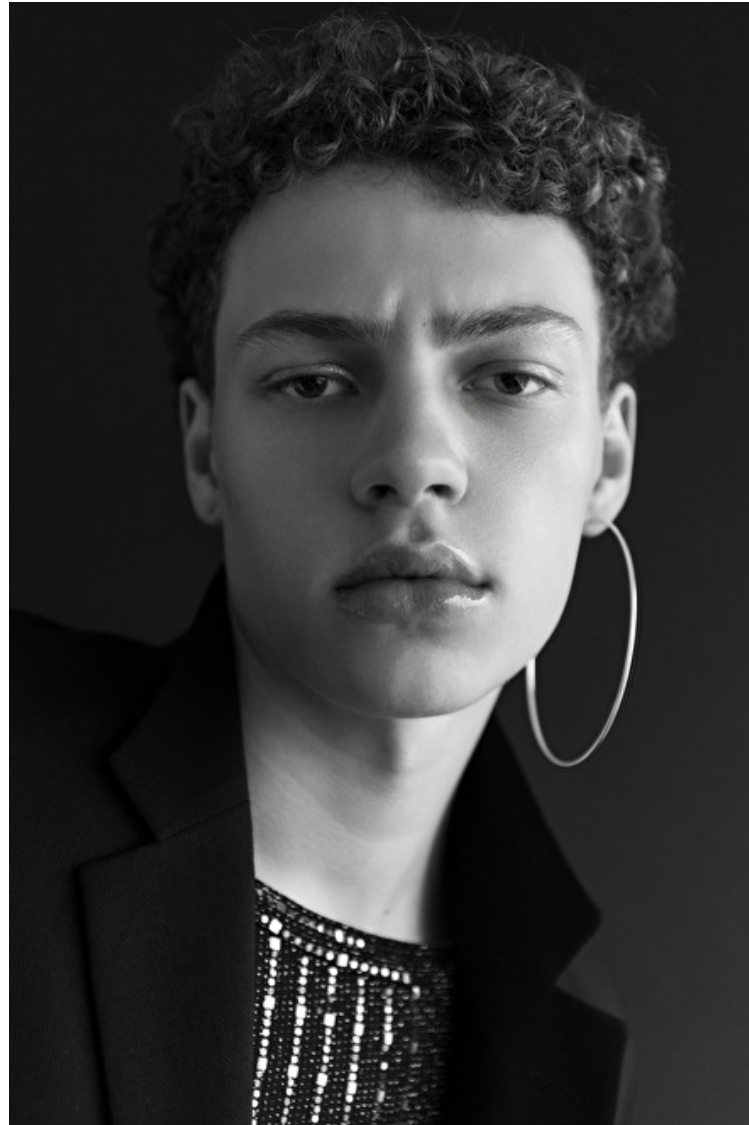

Select

MODEL MANAGEMENT

400 Michigan Ave SUITE 700, Chicago, 60611, UNITED STATES, United States
Phone: +1 312 943 3226 **Email:** info.chicago@selectmodel.com **Website:** <https://selectmodel.com/>

Mattic

Height 188cm / 6' 2.0"

Waist 76cm / 30"

Shoes EU/US/UK 44 / 11 / 9.5

Eyes Green

Hair Brown

Inseam 76cm / 30"

Suit size 48cm / 38"

Suit cut Regular

Location MO