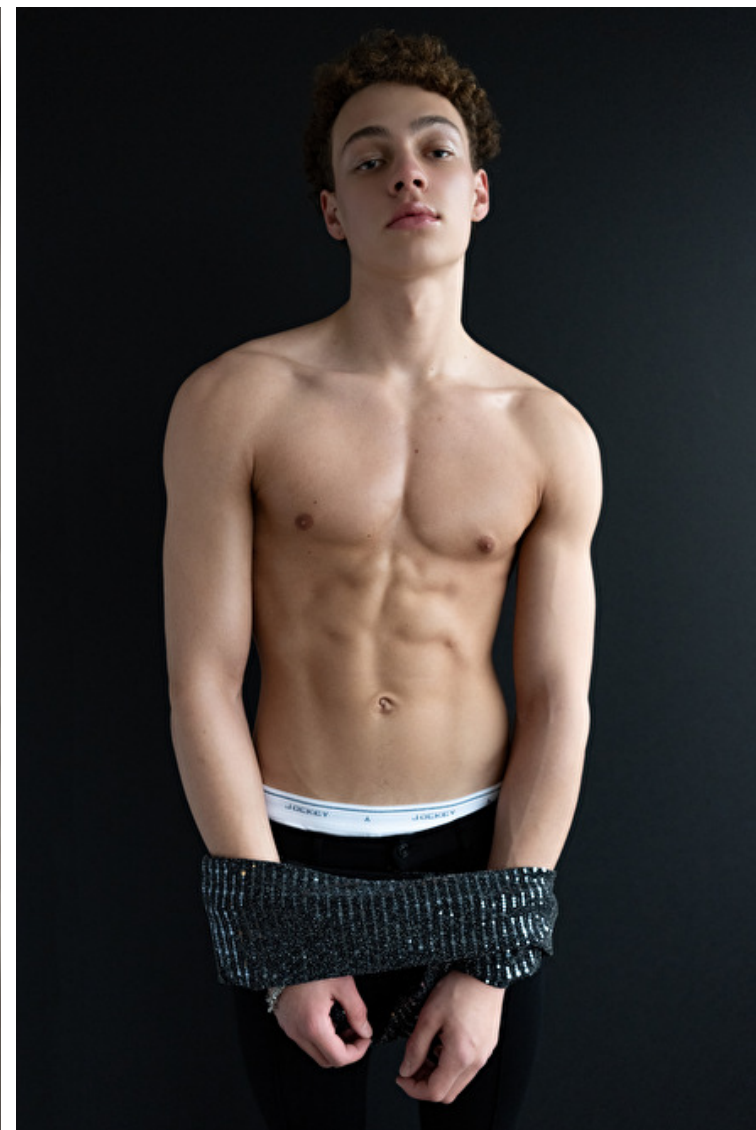

Select

MODEL MANAGEMENT

400 Michigan Ave SUITE 700, Chicago, 60611, UNITED STATES, United States
Phone: +1 312 943 3226 Email: info.chicago@selectmodel.com Website: <https://selectmodel.com/>

Mattic

Height 188cm / 6' 2.0"

Waist 76cm / 30"

Shoes EU/US/UK 44 / 11 / 9.5

Eyes Green

Hair Brown

Inseam 76cm / 30"

Suit size 48cm / 38"

Suit cut Regular

Location MO