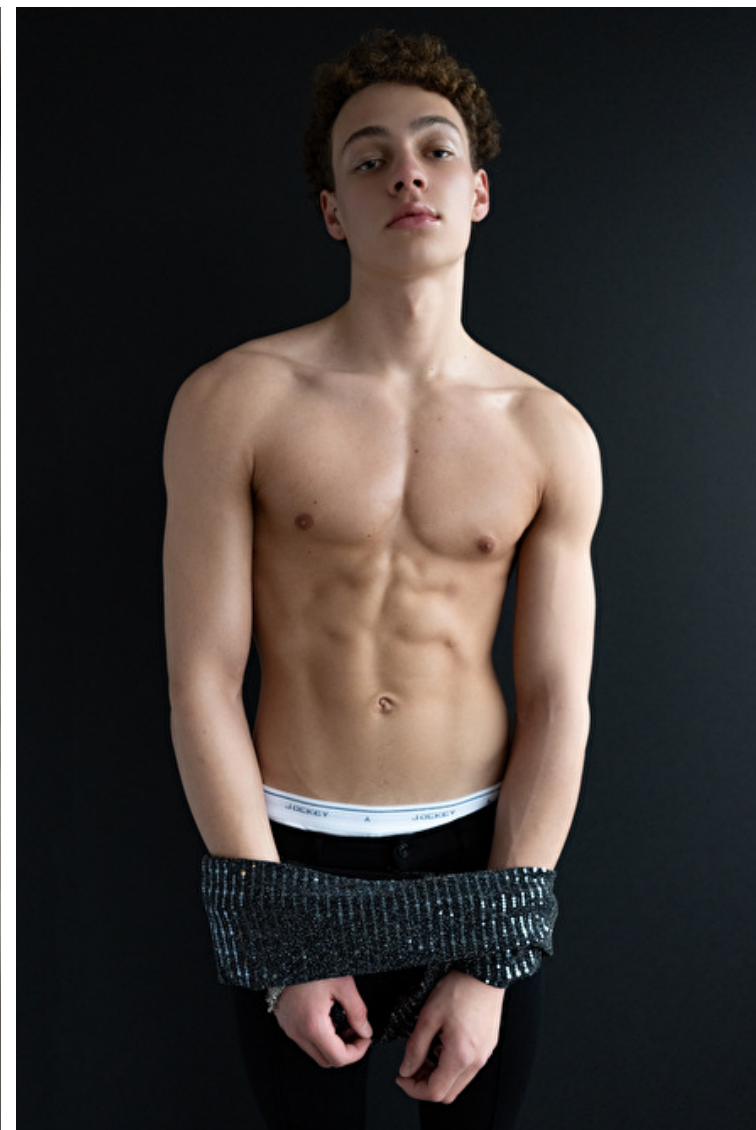

Select

MODEL MANAGEMENT

400 Michigan Ave SUITE 700, Chicago, 60611, IL, United States
Phone: +1 312 943 3226 Email: info.chicago@selectmodel.com Website: <https://selectmodel.com/>

Mattic

Height 188cm / 6' 2.0"

Waist 76cm / 30"

Shoes EU/US/UK 44 / 11 / 9.5

Eyes Green

Hair Brown

Inseam 76cm / 30"

Suit size 48cm / 38"

Suit cut Regular

Location MO