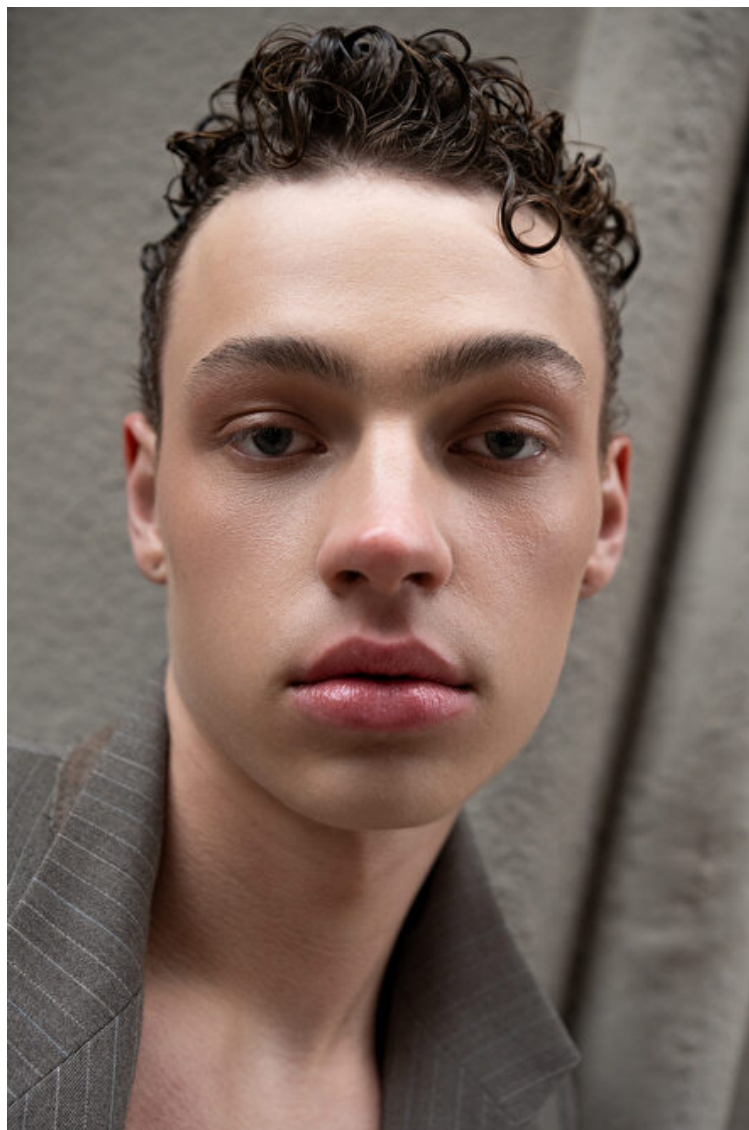

Select

MODEL MANAGEMENT

400 Michigan Ave SUITE 700, Chicago, 60611, UNITED STATES, United States
Phone: +1 312 943 3226 Email: info.chicago@selectmodel.com Website: <https://selectmodel.com/>

Mattic

Height 188cm / 6' 2.0"

Waist 76cm / 30"

Shoes EU/US/UK 44 / 11 / 9.5

Eyes Green

Hair Brown

Inseam 76cm / 30"

Suit size 48cm / 38"

Suit cut Regular

Location MO