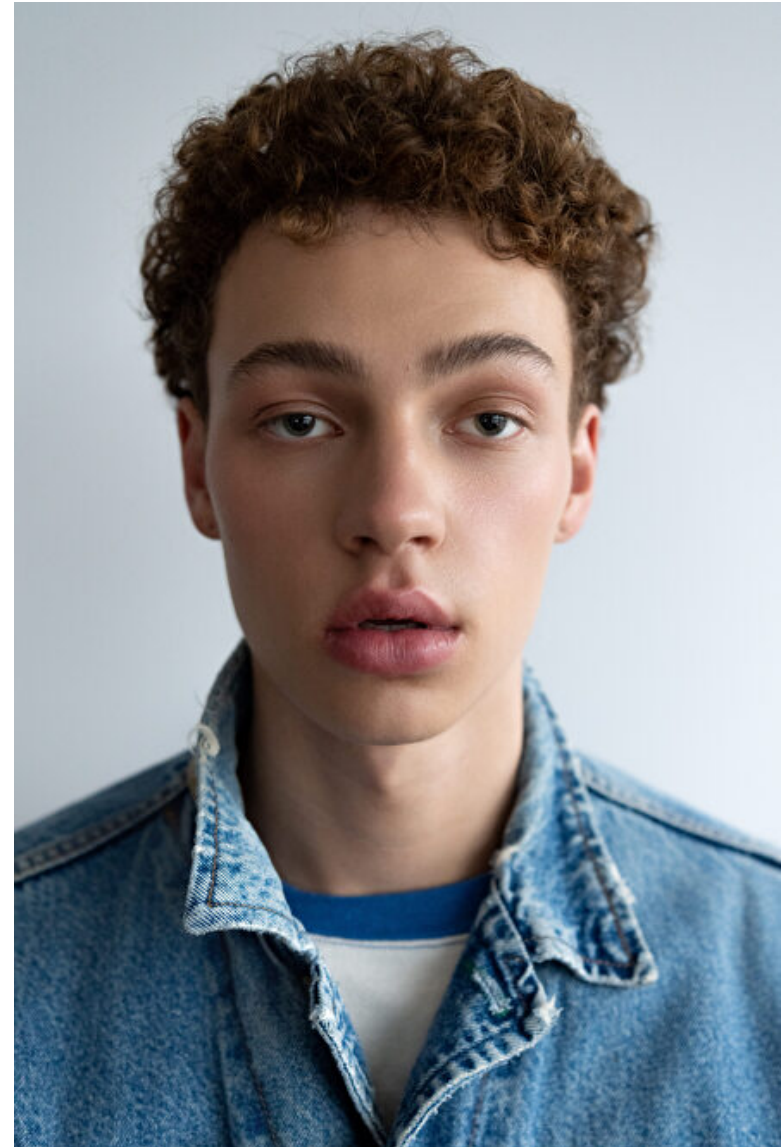

## Mattic

Height 188cm / 6' 2.0"

Waist 76cm / 30"

Shoes EU/US/UK 44 / 11 / 9.5

Eyes Green

Hair Brown

Inseam 76cm / 30"

Suit size 48cm / 38"

Suit cut Regular

Location MO