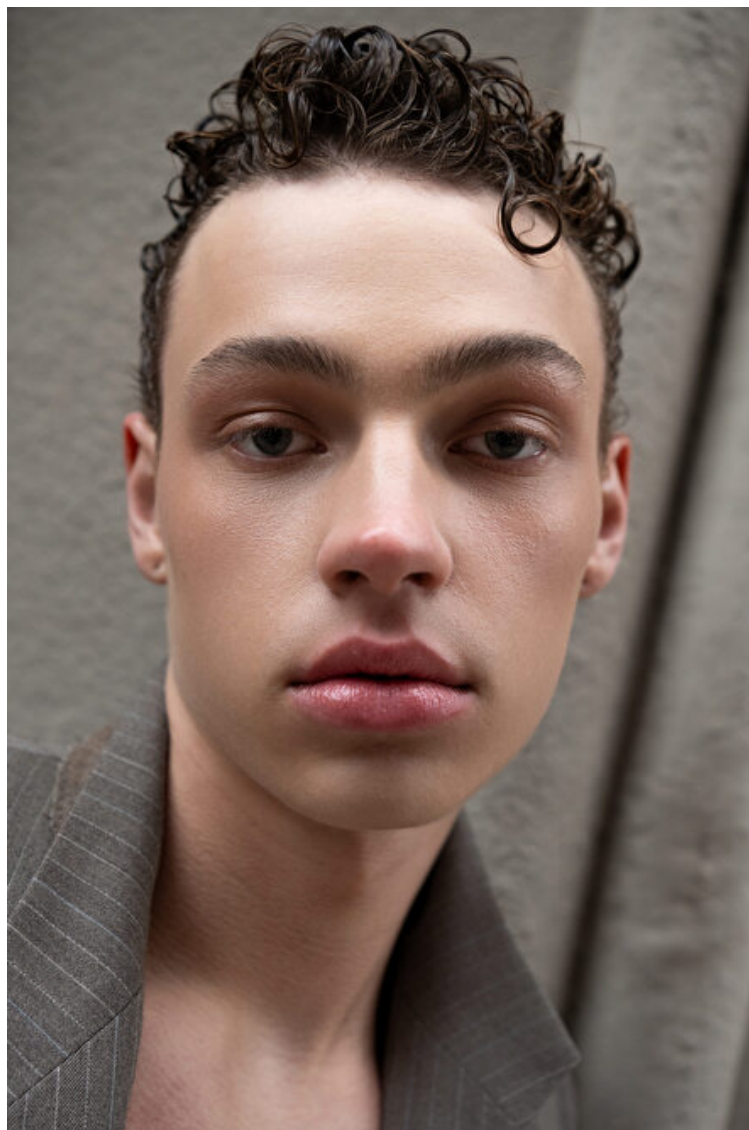

Select

MODEL MANAGEMENT

400 Michigan Ave SUITE 700, Chicago, 60611, IL, United States
Phone: +1 312 943 3226 Email: info.chicago@selectmodel.com Website: <https://selectmodel.com/>

Mattic

Height 188cm / 6' 2.0"

Waist 76cm / 30"

Shoes EU/US/UK 44 / 11 / 9.5

Eyes Green

Hair Brown

Inseam 76cm / 30"

Suit size 48cm / 38"

Suit cut Regular

Location MO