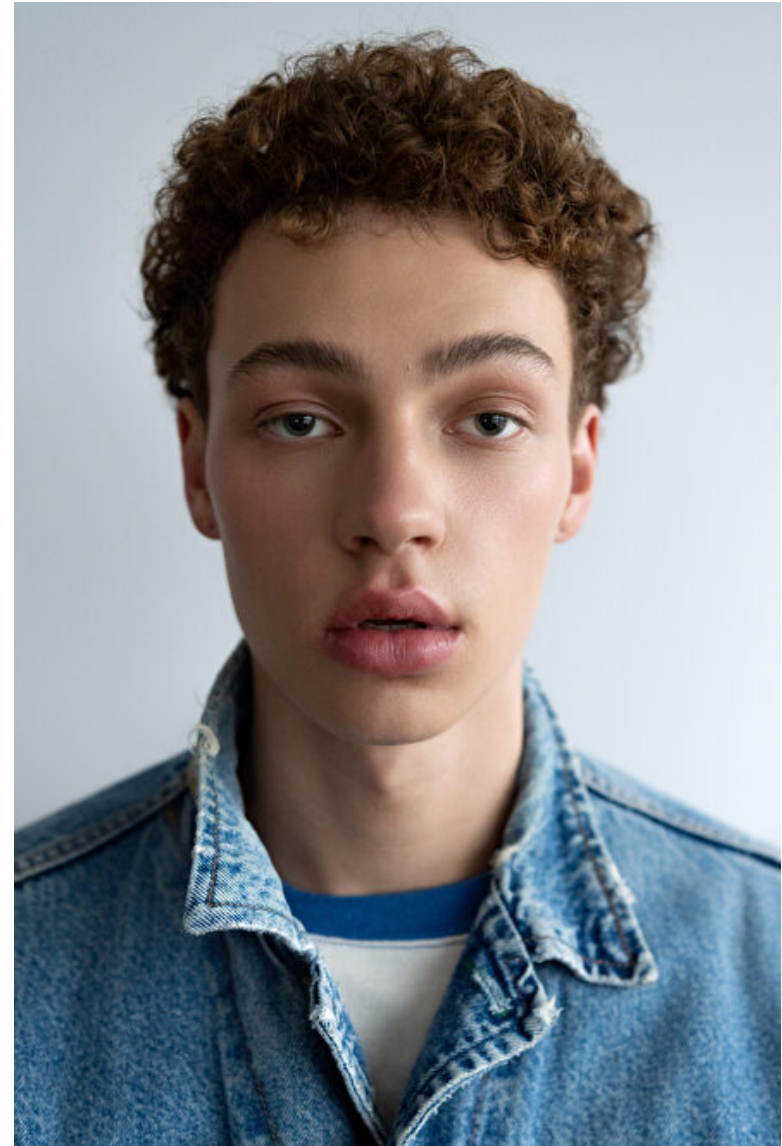

Mattic

Height 188cm / 6' 2.0"

Waist 76cm / 30"

Shoes EU/US/UK 44 / 11 / 9.5

Eyes Green

Hair Brown

Inseam 76cm / 30"

Suit size 48cm / 38"

Suit cut Regular

Location MO

Mattic

Height 188cm / 6' 2.0"

Waist 76cm / 30"

Shoes EU/US/UK 44 / 11 / 9.5

Eyes Green

Hair Brown