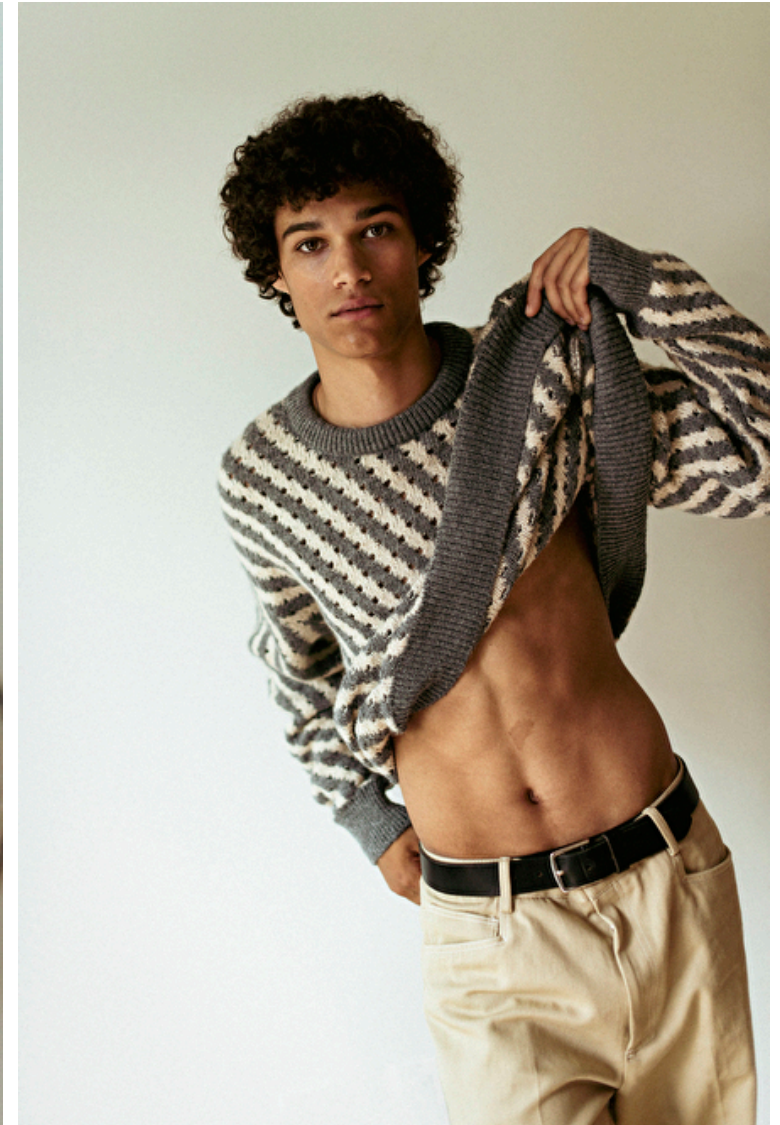

Hair Brown

Inseam 81cm / 32"

Neck 37cm / 14.5"

Sleeve 83cm / 32.5"

Suit size 46cm / 36"

Suit cut Regular

Location SCHOOL: MA/Home:
WI

Select