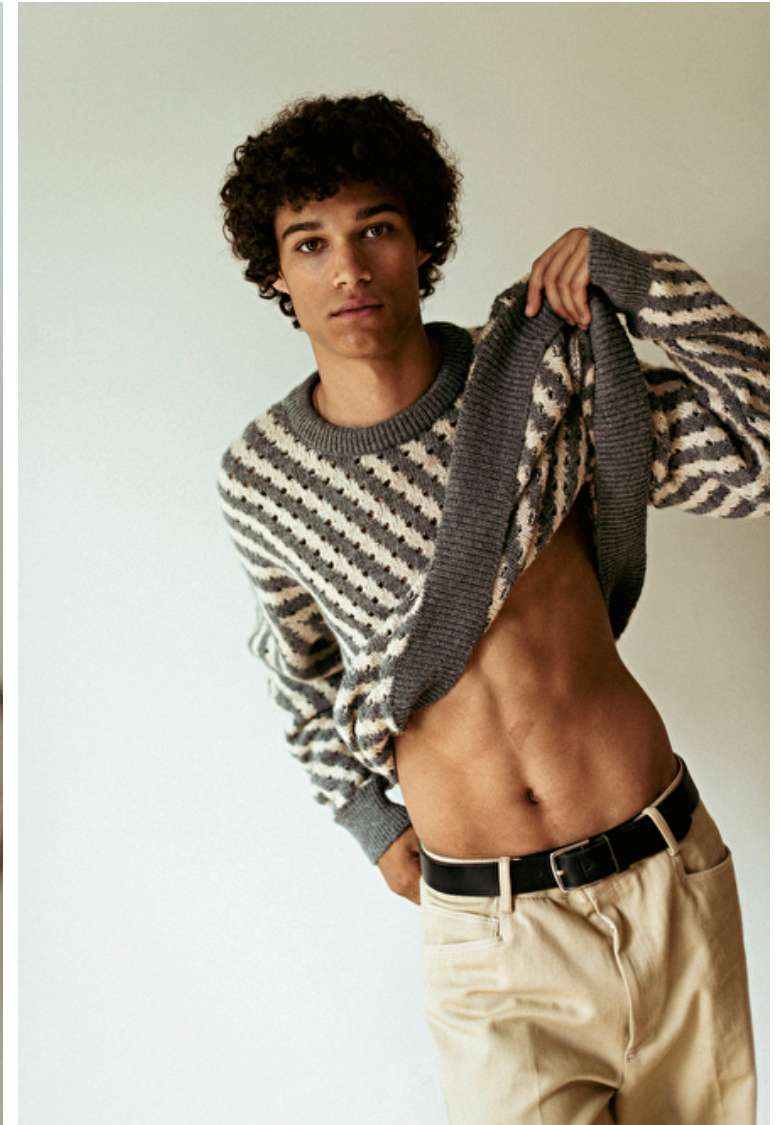

Maxwell Schmitz

Height 185cm / 6' 1.0"

Chest 92cm / 36"

Waist 76cm / 30"

Shoes EU/US/UK 43 / 10.5 / 9

Eyes Hazel

Hair Brown

Inseam 81cm / 32"

Neck 37cm / 14.5"

Sleeve 83cm / 32.5"

Suit size 46cm / 36"

Suit cut Regular

Location SCHOOL: MA/Home:
WI