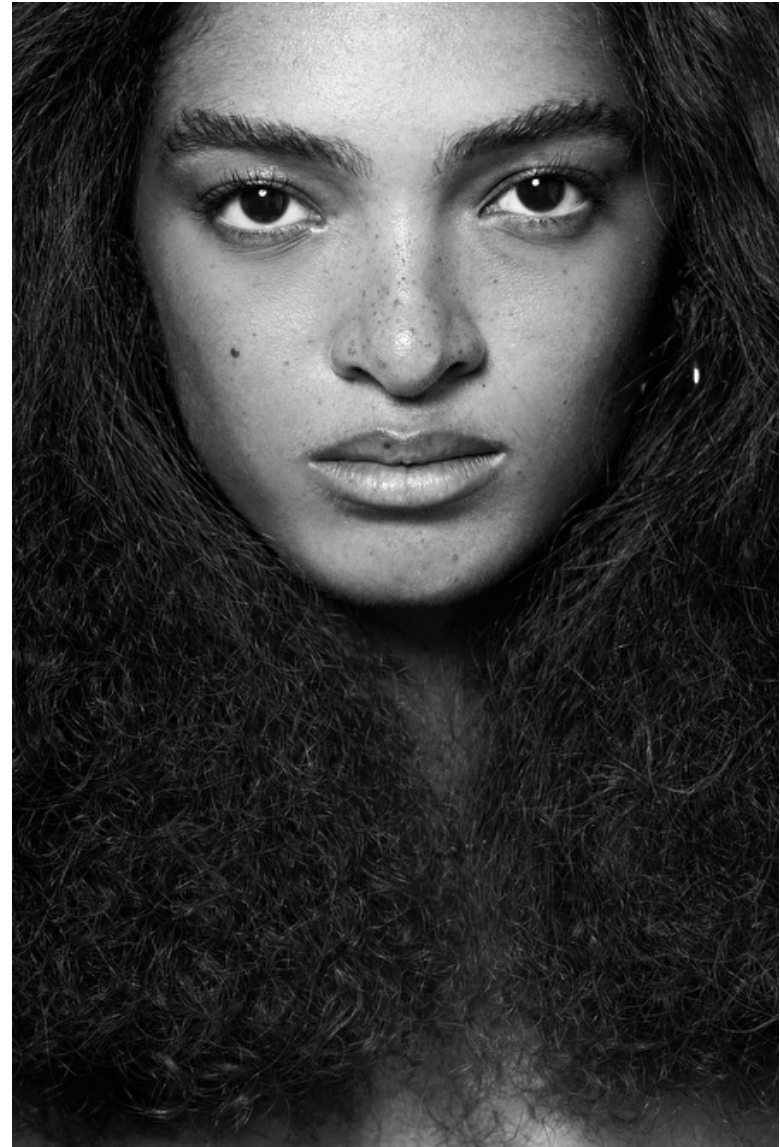

## Maya Michelle

Height 178cm / 5' 10.0"

Size EU/US 32 / 2

Bust 81cm / 32"

Waist 61cm / 24"

Hips 89cm / 35"

Shoes EU/US/UK 40.5 / 9.5 / 7

Eyes Brown

Hair Red

Cup A/B