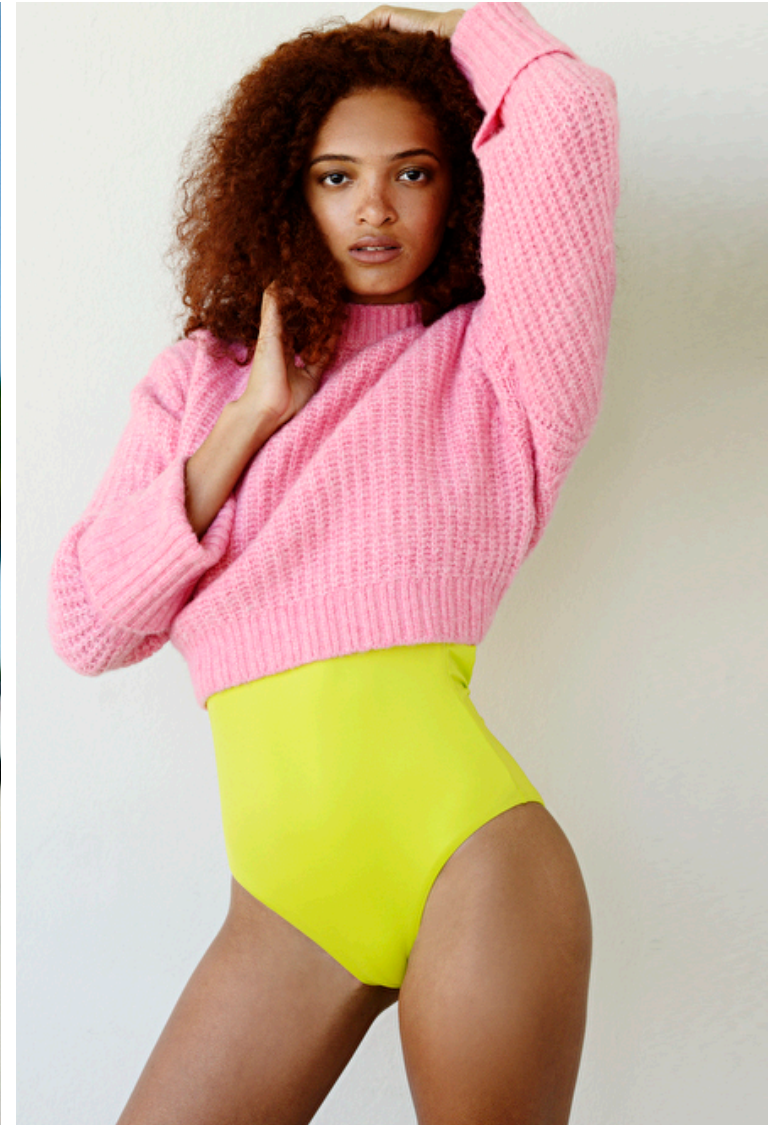

Size EU/US 32 / 2

Bust 81cm / 32"

Waist 61cm / 24"

Hips 89cm / 35"

Shoes EU/US/UK 40.5 / 9.5 / 7

Eyes Brown

Hair Red

Cup A/B