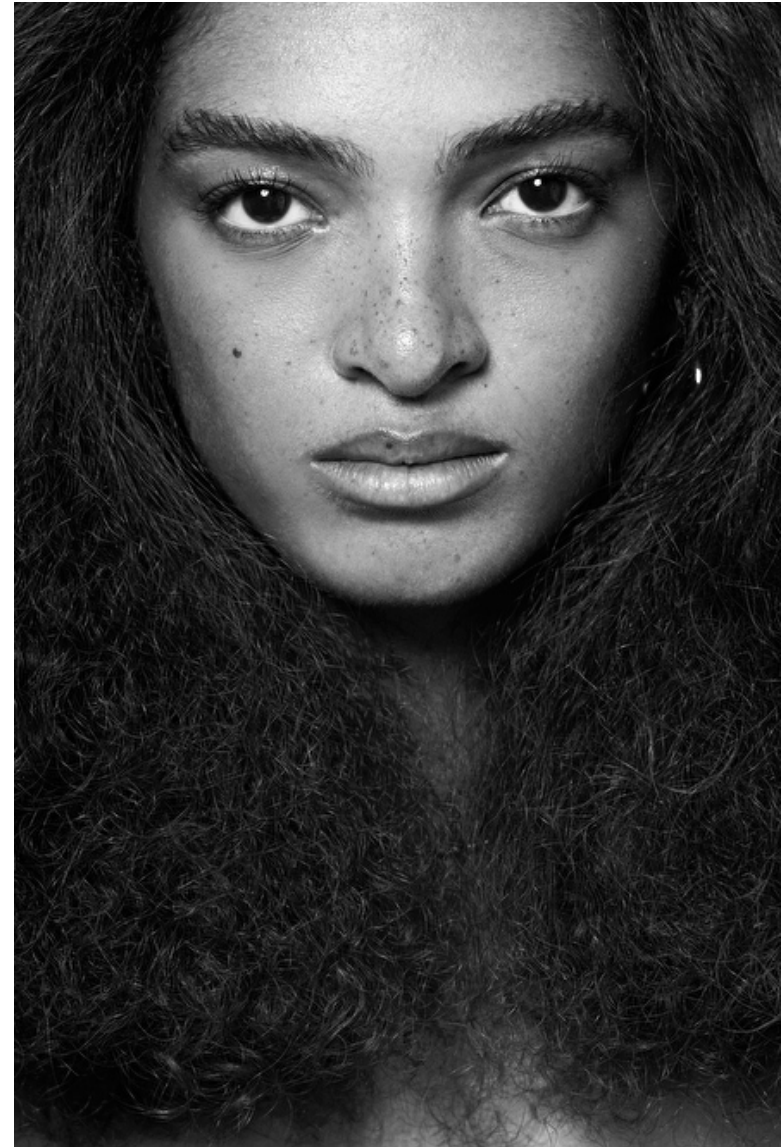

Size EU/US 32 / 2

Bust 81cm / 32"

Waist 61cm / 24"

Hips 89cm / 35"

Shoes EU/US/UK 40.5 / 9.5 / 7

Eyes Brown

Hair Red

Cup A/B