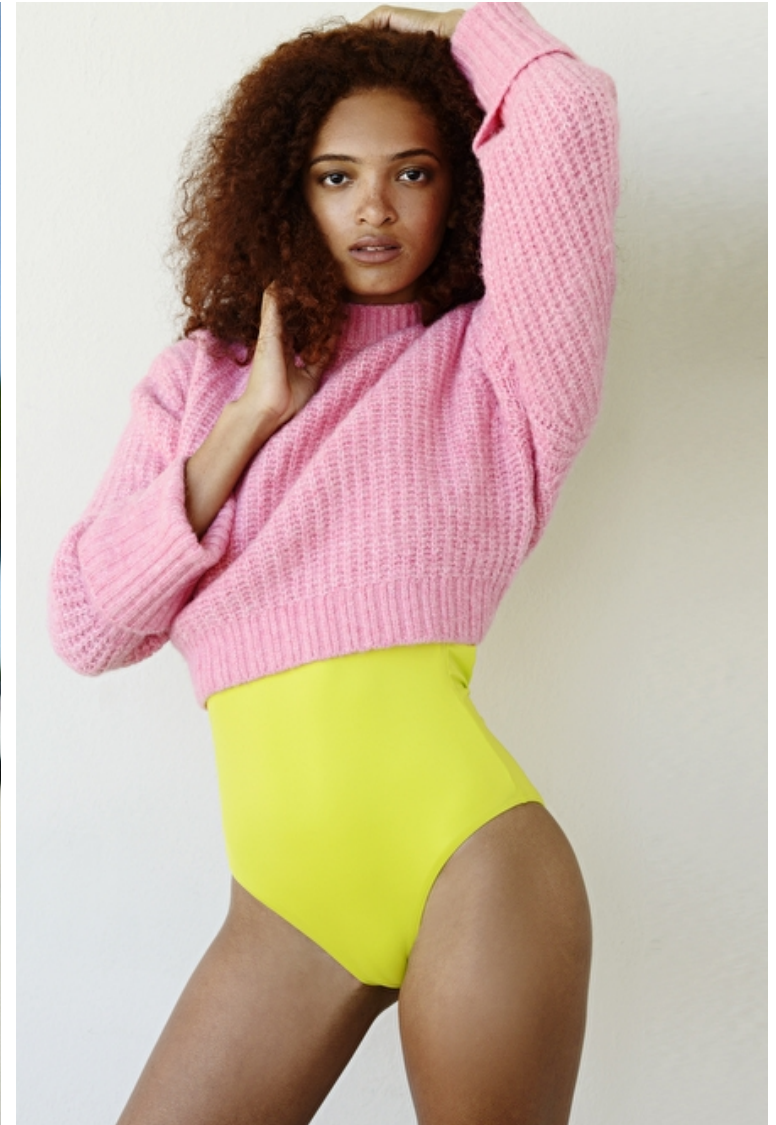

Maya Michelle

Height 178cm / 5' 10.0"

Size EU/US 32 / 2

Bust 81cm / 32"

Waist 61cm / 24"

Hips 89cm / 35"

Shoes EU/US/UK 40.5 / 9.5 / 7

Eyes Brown

Hair Red

Cup A/B