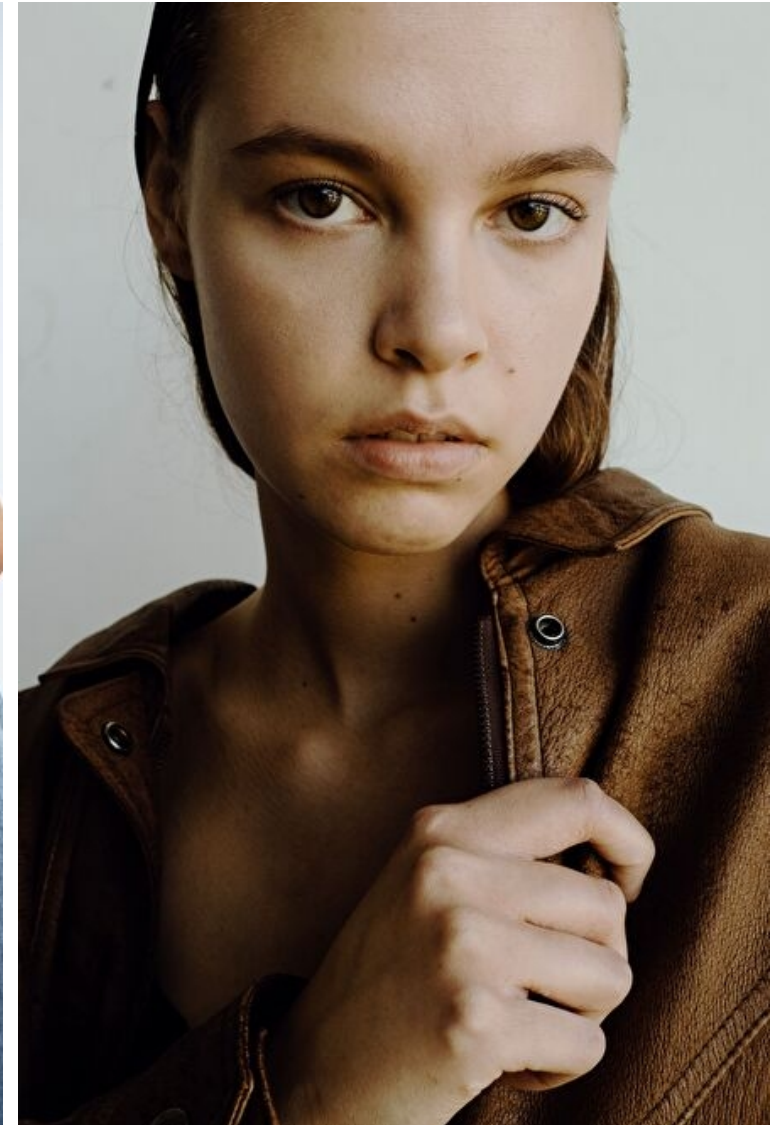

Bust 76cm / 30"

Waist 59cm / 23"

Hips 86cm / 34"

Shoes EU/US/UK 39.5 / 8.5 / 6

Eyes Hazel

Hair Brown

Select

MODEL MANAGEMENT