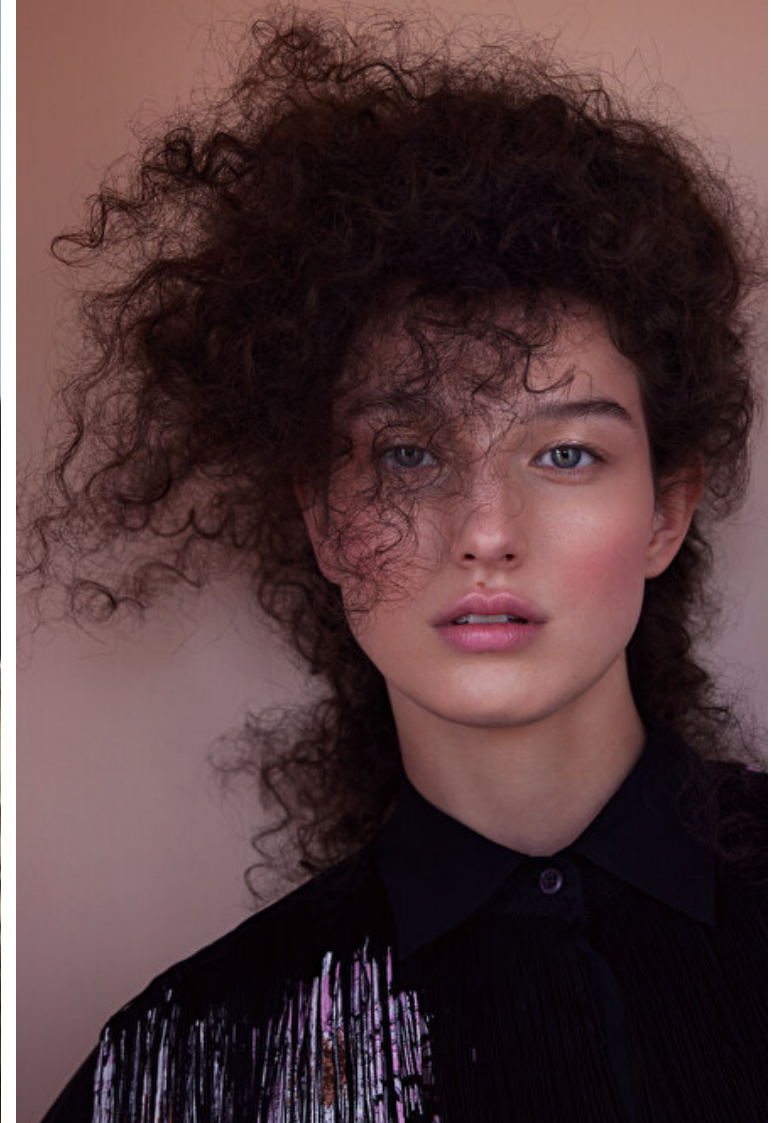

Bust 91cm / 36"

Waist 67cm / 26.5"

Hips 97cm / 38"

Shoes EU/US/UK 40.5 / 9.5 / 7

Eyes Blue

Hair Brown

Select

MODEL MANAGEMENT