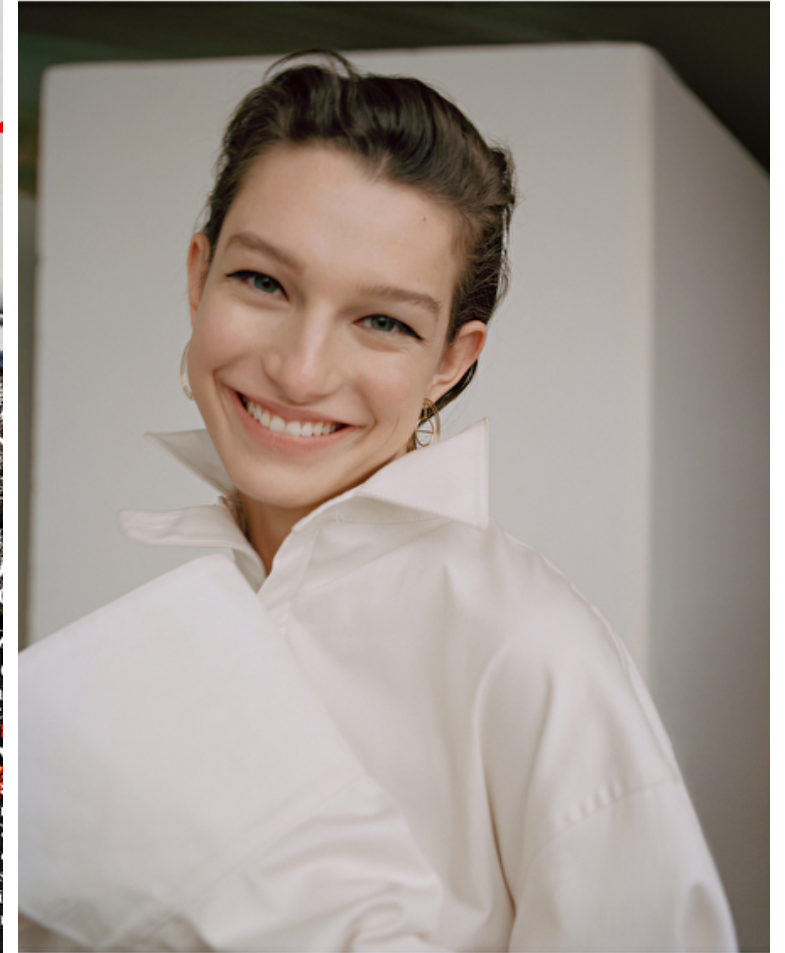

Height 179cm / 5' 10.5"

Bust 91cm / 36"

Waist 67cm / 26.5"

Hips 97cm / 38"

Shoes EU/US/UK 40.5 / 9.5 / 7

Eyes Blue

Hair Brown

Select