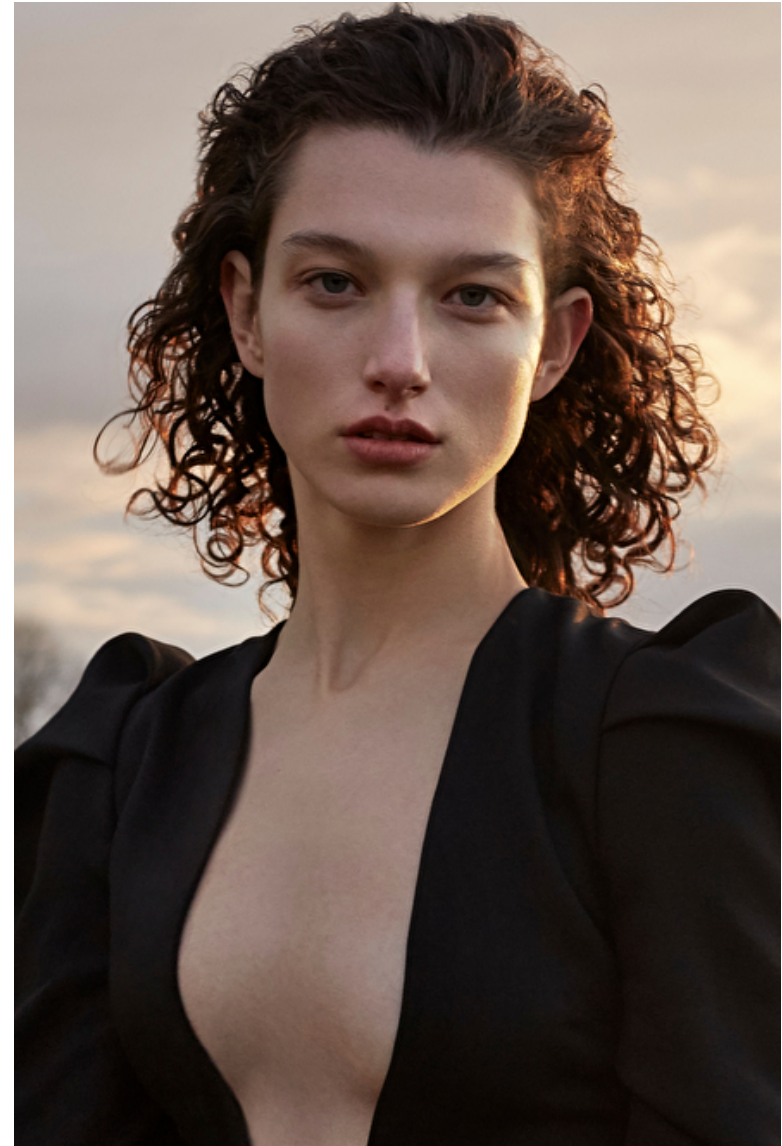

McKenna Hellam

Height 179cm / 5' 10.5"

Bust 91cm / 36"

Waist 67cm / 26.5"

Hips 97cm / 38"

Shoes EU/US/UK 40.5 / 9.5 / 7

Eyes Blue

Hair Brown