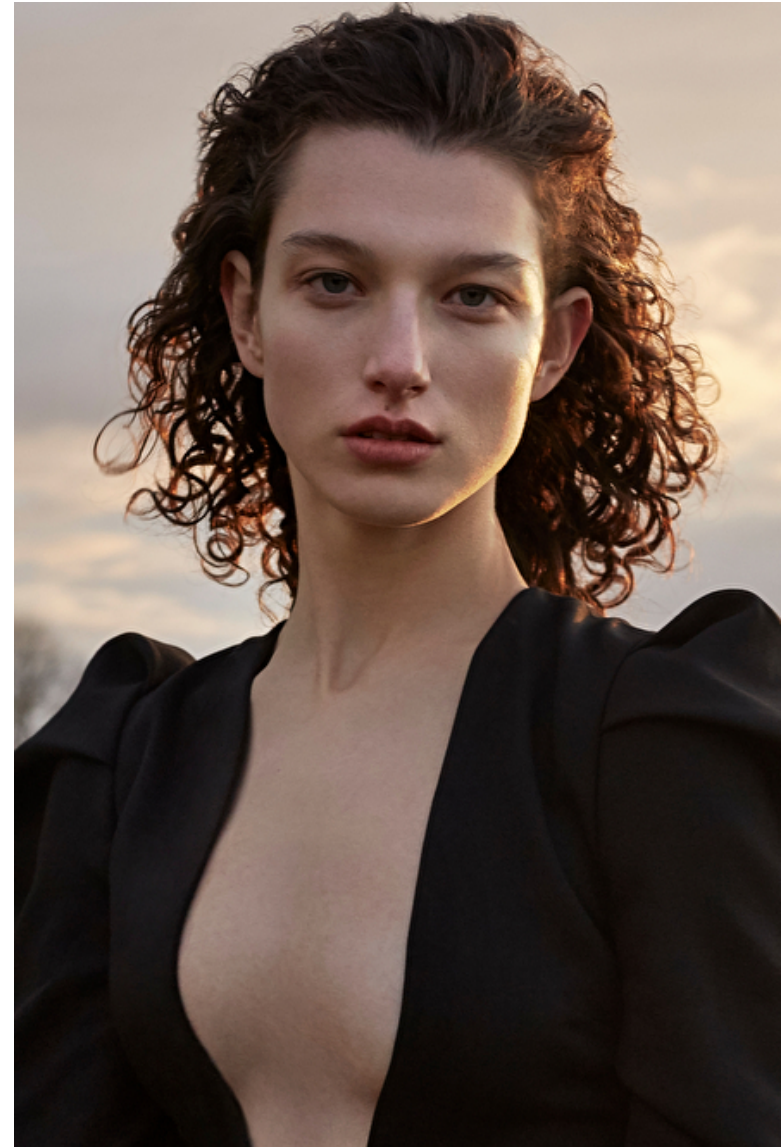

Height 179cm / 5' 10.5"

Bust 91cm / 36"

Waist 67cm / 26.5"

Hips 97cm / 38"

Shoes EU/US/UK 40.5 / 9.5 / 7

Eyes Blue

Hair Brown

Select