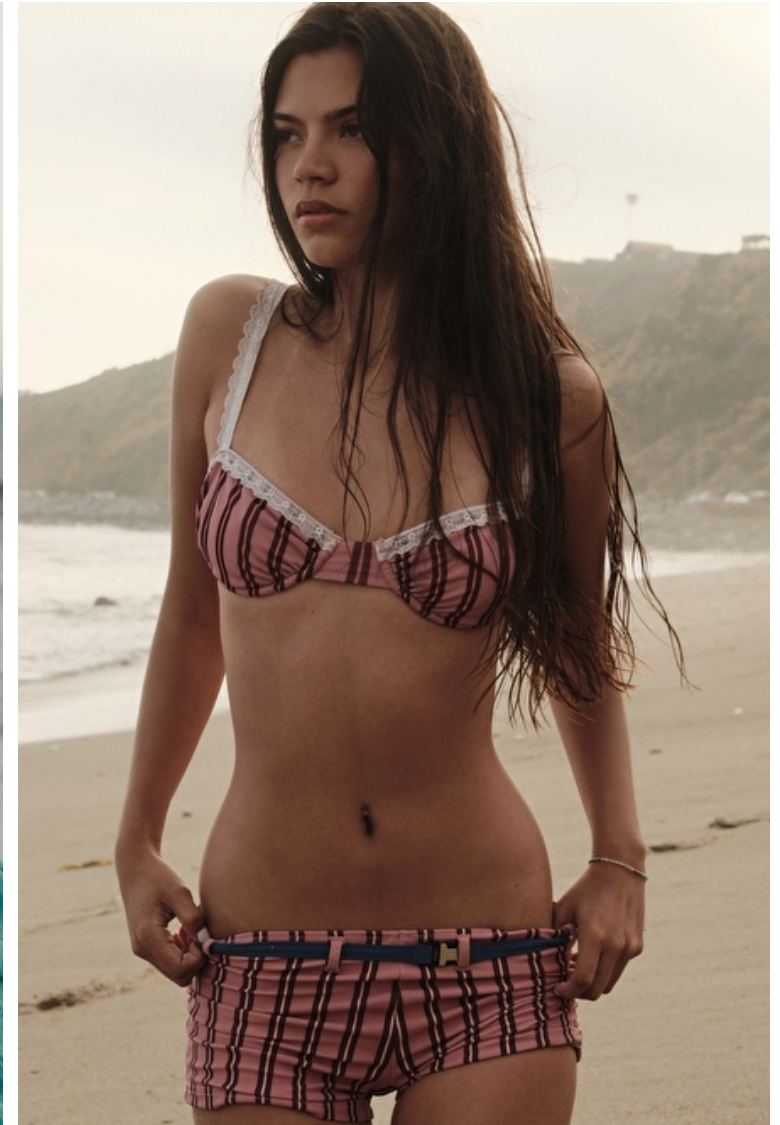

Meadow Propsom

Height 168cm / 5' 6.0"

Size EU/US 32 / 2

Bust 81cm / 32"

Waist 61cm / 24"

Hips 84cm / 33"

Shoes EU/US/UK 37.5 / 7 / 4

Eyes Brown

Hair Brown

Location New York