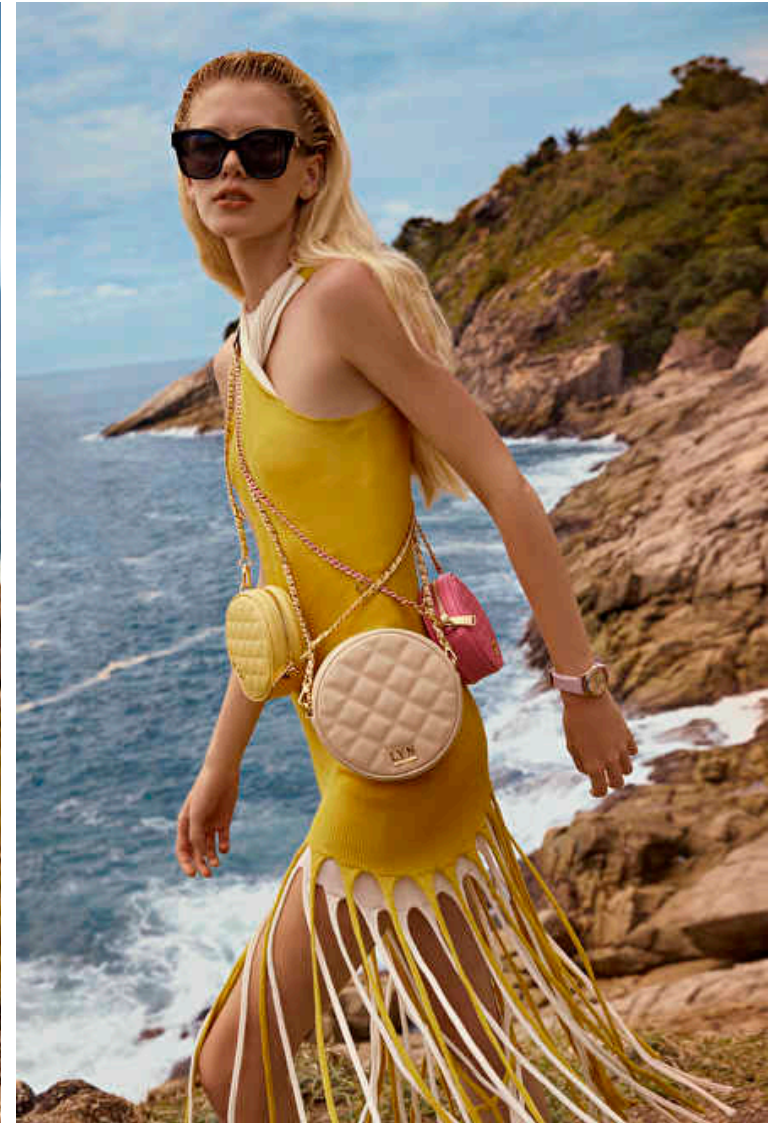

Size EU/US 32 / 2

Waist 57cm / 22.5"

Hips 86cm / 34"

Shoes EU/US/UK 39 / 8 / 6

Eyes Hazel

Hair Blond

Bust 81cm / 32"

Cup A