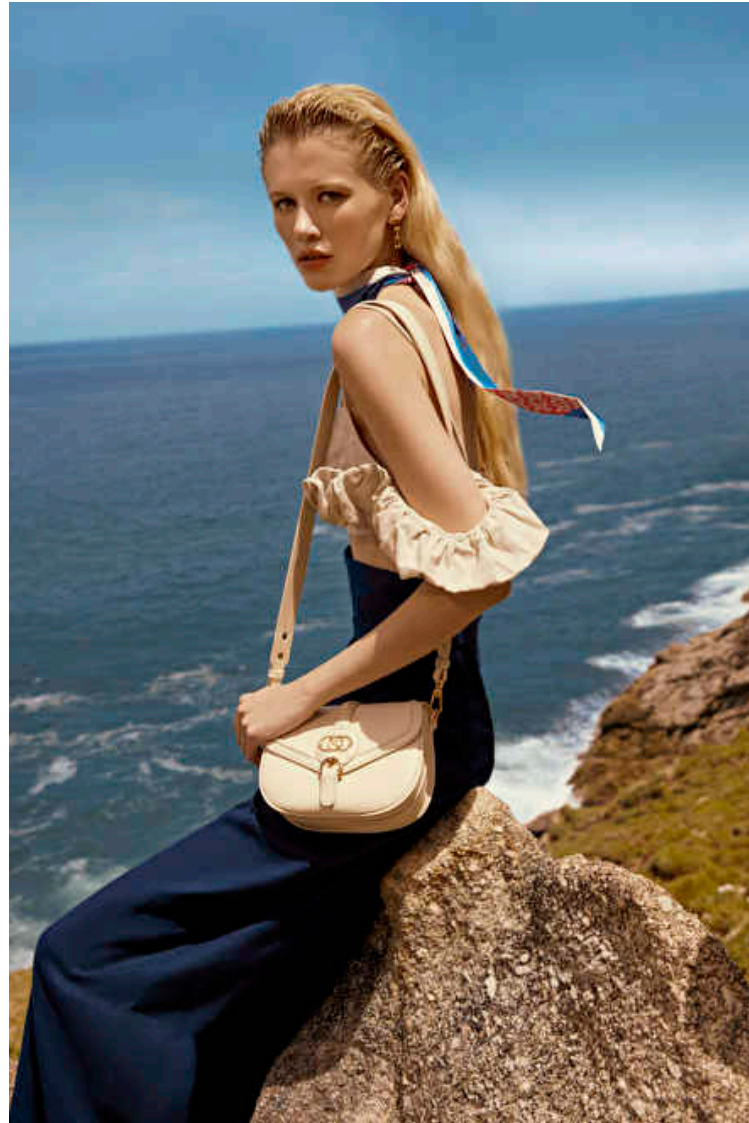

Size EU/US 32 / 2

Waist 57cm / 22.5"

Hips 86cm / 34"

Shoes EU/US/UK 39 / 8 / 6

Eyes Hazel

Hair Blond

Bust 81cm / 32"

Cup A