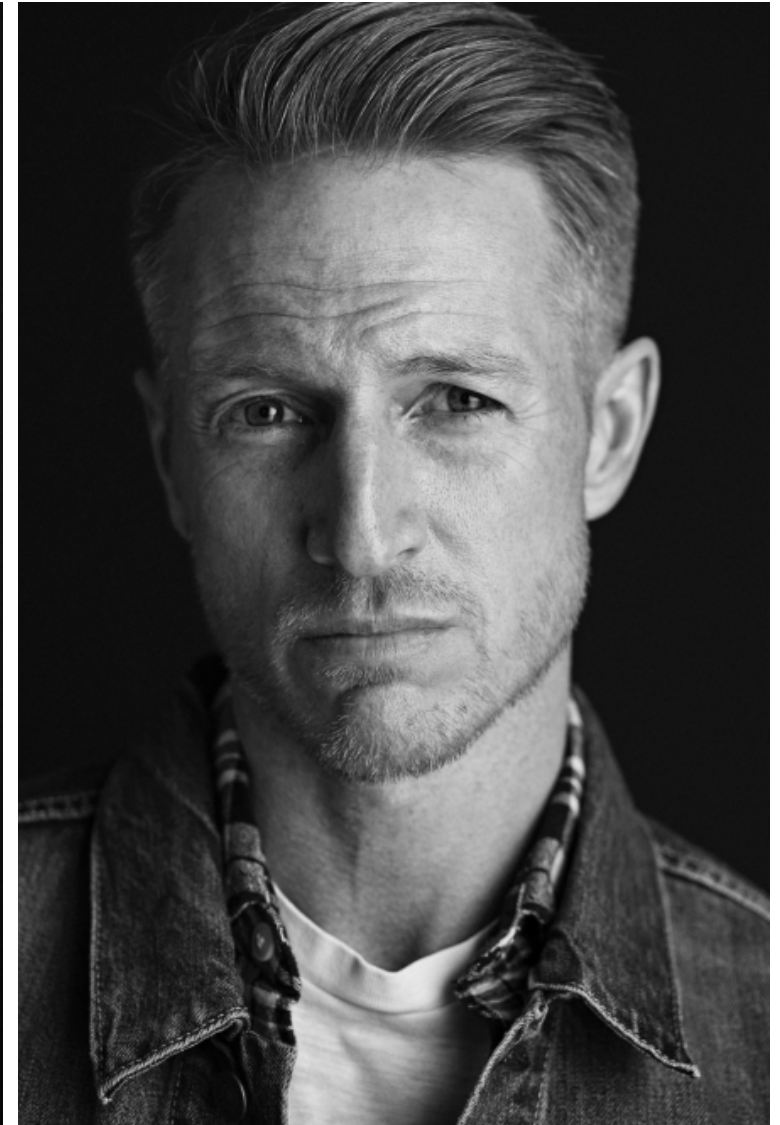

Select

MODEL MANAGEMENT

400 Michigan Ave SUITE 700, Chicago, 60611, UNITED STATES, United States
Phone: +1 312 943 3226 **Email:** info.chicago@selectmodel.com **Website:** <https://selectmodel.com/>

Michael Youngblut

Height 186cm / 6' 1.0"

Waist 79cm / 31"

Shoes EU/US/UK 42.5 / 10 / 8.5

Eyes Hazel

Hair Blond

Inseam 81cm / 32"

Neck 38cm / 15"

Sleeve 86cm / 34"

Suit size 50cm / 40"

Suit cut Regular