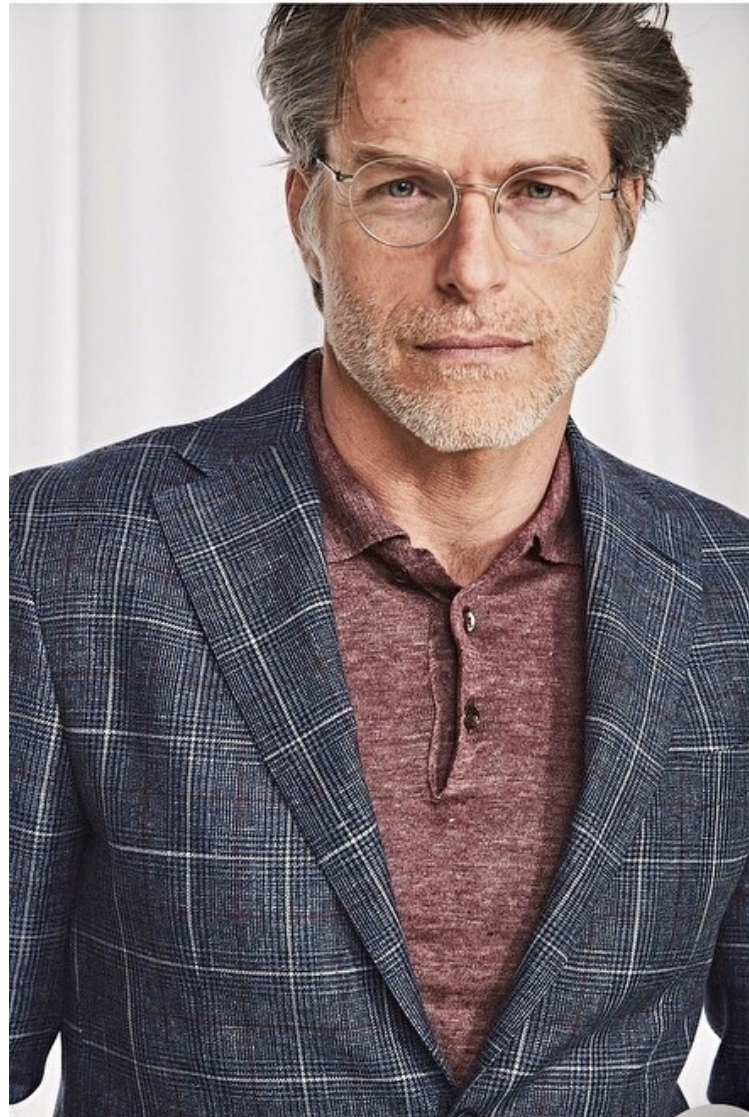

Neck 38cm / 15"

Hair Dark blond

Hair length 4

Eyes Blue green

Select

MODEL MANAGEMENT

400 Michigan Ave Ste 700, Chicago, 60611, Illinois, United States

Phone: +1 312 943 3226 Email: info.chicago@selectmodel.com Website: <https://selectmodel.com/>