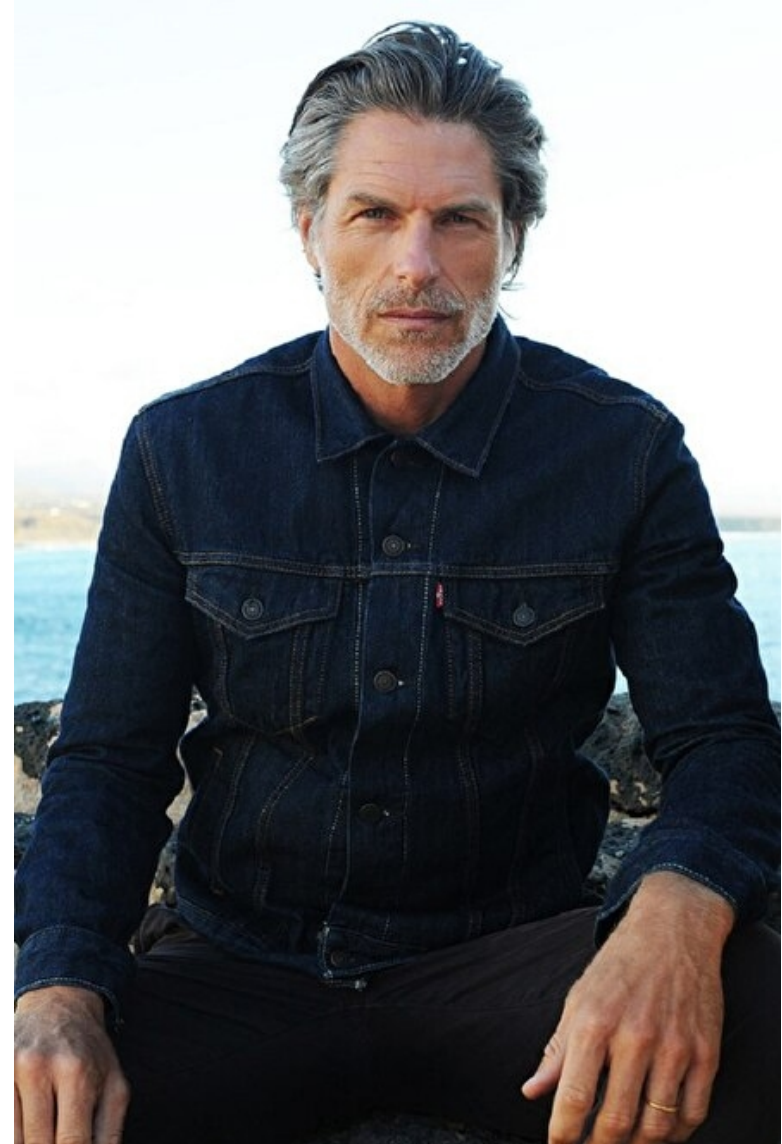

Neck 38cm / 15"

Hair Dark blond

Hair length 4

Eyes Blue green

Select

MODEL MANAGEMENT

400 Michigan Ave Ste 700, Chicago, 60611, Illinois, United States

Phone: +1 312 943 3226 Email: info.chicago@selectmodel.com Website: <https://selectmodel.com/>