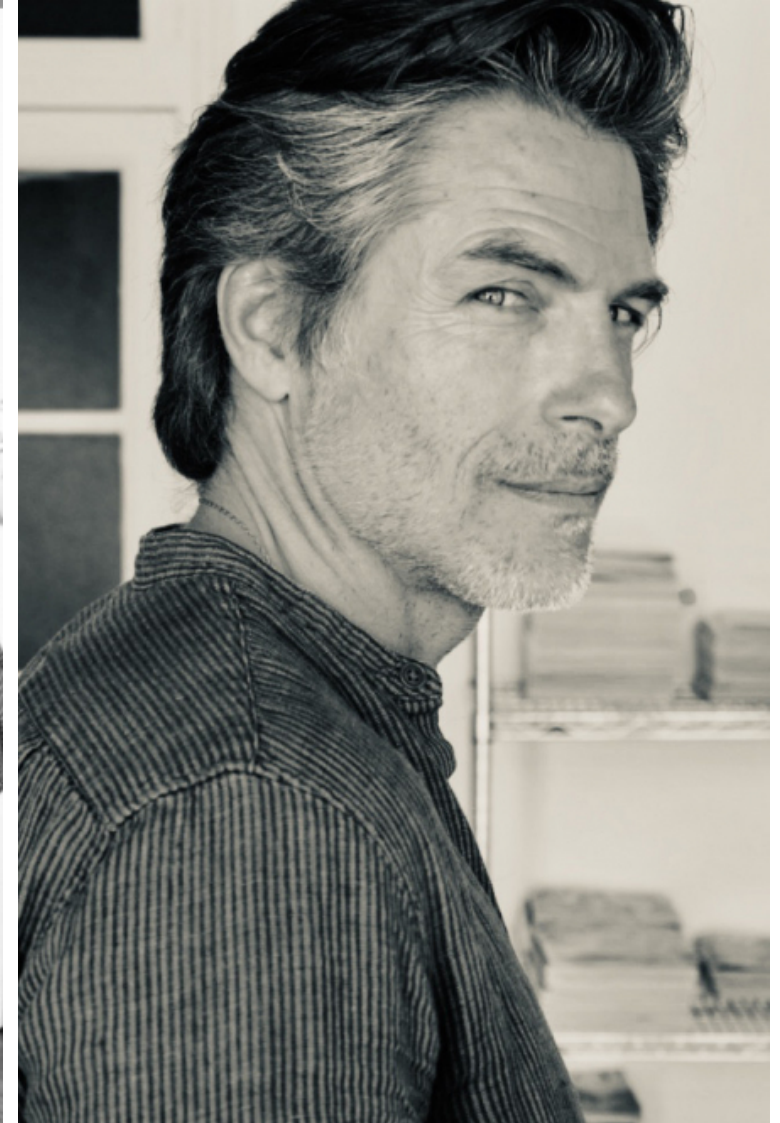

Select

MODEL MANAGEMENT

400 Michigan Ave SUITE 700, Chicago, 60611, UNITED STATES, United States
Phone: +1 312 943 3226 **Email:** info.chicago@selectmodel.com **Website:** <https://selectmodel.com/>

MICHEL FRANCOEUR

Height 183cm / 6' 0.0"

Chest 101cm / 40"

Waist 81cm / 32"

Shoes EU/US/UK 44.5 / 11.5 /
10

Inseam 79cm / 31"

Suit size 50cm / 40"

Suit cut Regular

Neck 38cm / 15"

Hair Dark blond

Hair length 4

Eyes Blue green