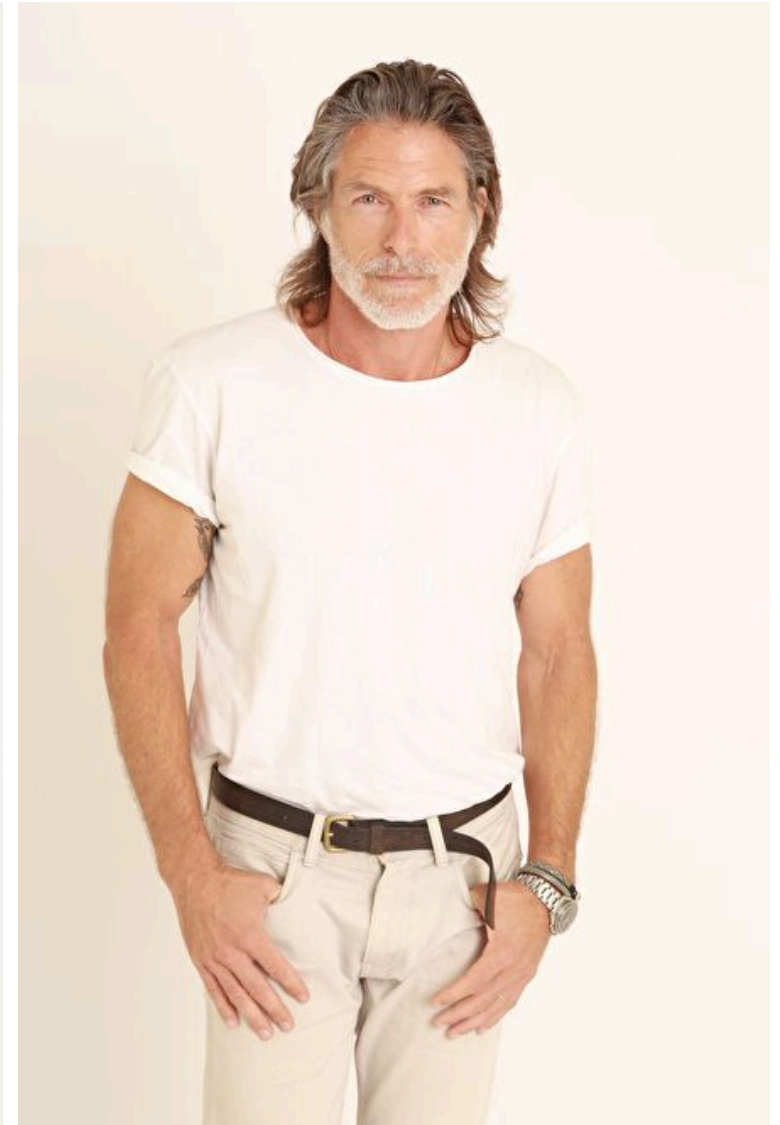

MICHEL FRANCOEUR

Height 183cm / 6' 0.0"

Chest 101cm / 40"

Waist 81cm / 32"

Shoes EU/US/UK 44.5 / 11.5 /
10

Inseam 79cm / 31"

Suit size 50cm / 40"

Suit cut Regular

Neck 38cm / 15"

Hair Dark blond

Hair length 4

Eyes Blue green