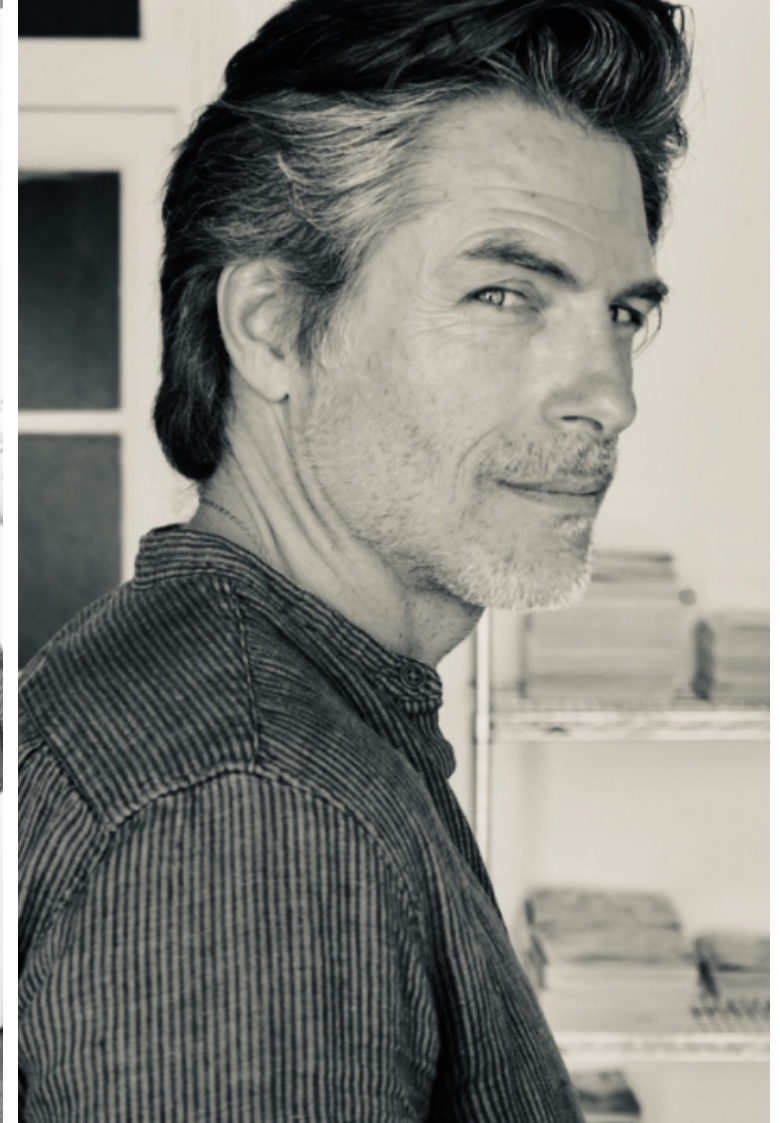

Select

MODEL MANAGEMENT

400 Michigan Ave SUITE 700, Chicago, 60611, IL, United States

Phone: +1 312 943 3226 Email: info.chicago@selectmodel.com Website: <https://selectmodel.com/>

MICHEL FRANCOEUR

Height 183cm / 6' 0.0"

Chest 101cm / 40"

Waist 81cm / 32"

Shoes EU/US/UK 44.5 / 11.5 /
10

Inseam 79cm / 31"

Suit size 50cm / 40"

Suit cut Regular

Neck 38cm / 15"

Hair Dark blond

Hair length 4

Eyes Blue green