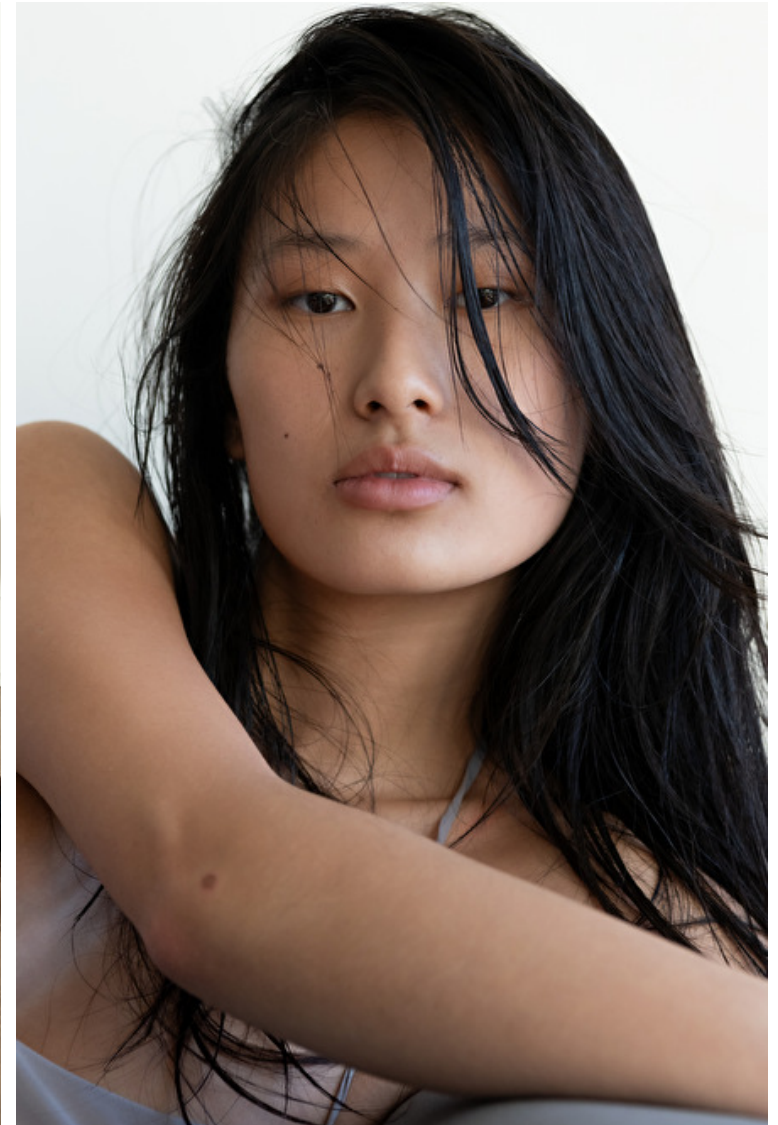

Select

MODEL MANAGEMENT

400 Michigan Ave SUITE 700, Chicago, 60611, IL, United States
Phone: +1 312 943 3226 **Email:** info.chicago@selectmodel.com **Website:** <https://selectmodel.com/>

MIMI

Height 179cm / 5' 10.5"

Size EU/US 32 / 2

Bust 90cm / 35.5"

Waist 65cm / 25.5"

Hips 88cm / 34.5"

Shoes EU/US/UK 40 / 9 / 7

Eyes Dark brown

Hair Dark brown

Cup C/D

Location WI