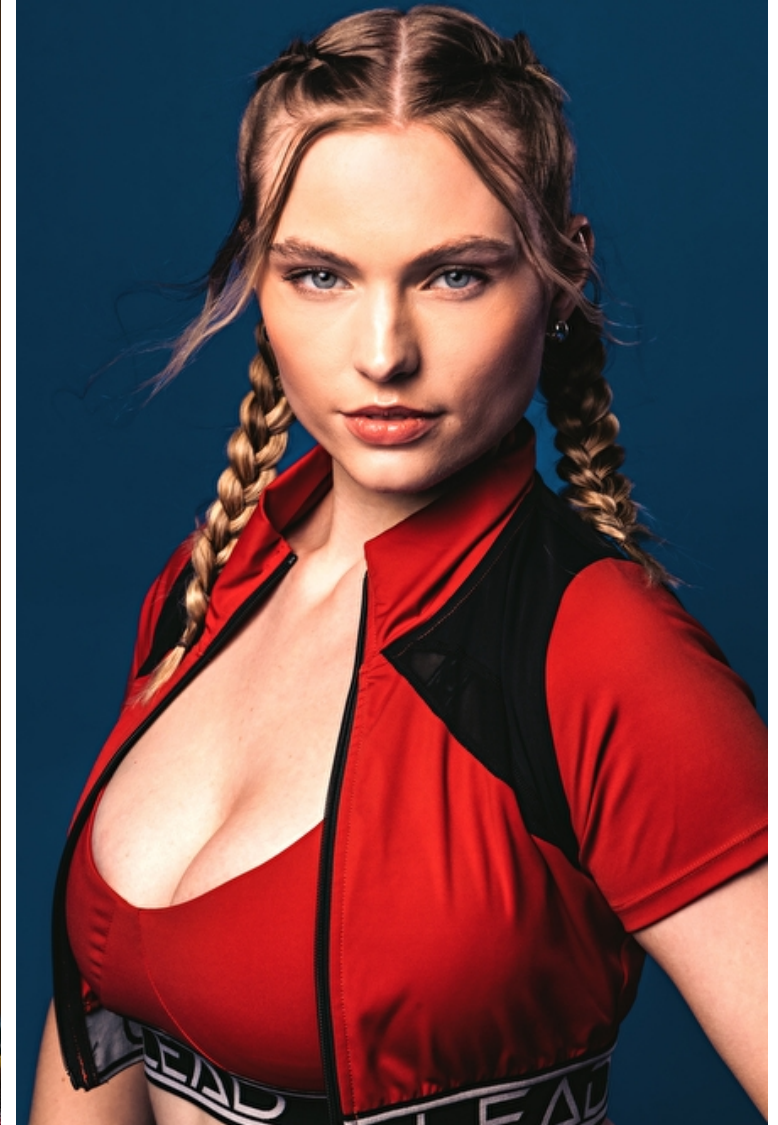

Size EU/US 40 / 10

Bust 101cm / 40"

Waist 76cm / 30"

Hips 104cm / 41"

Shoes EU/US/UK 42.5 / 11 / 9

Eyes Blue

Hair Blond

Cup D