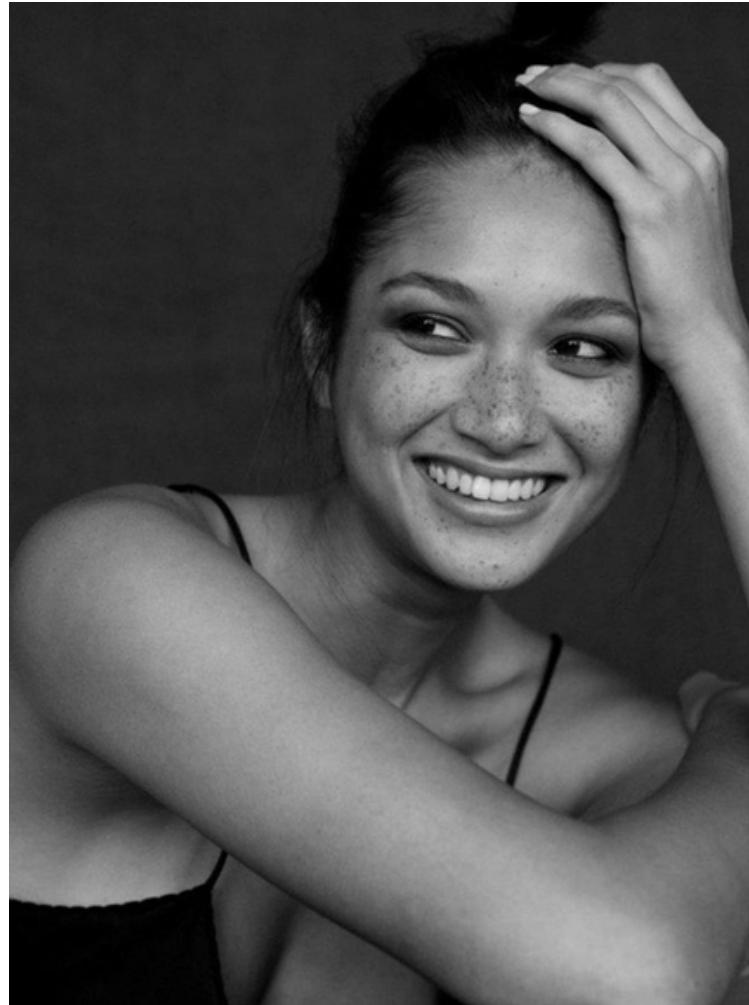

Bust 84cm / 33"

Waist 61cm / 24"

Hips 92cm / 36"

Shoes EU/US/UK 39.5 / 8.5 / 6

Eyes Dark brown

Hair Red brown

Select

MODEL MANAGEMENT