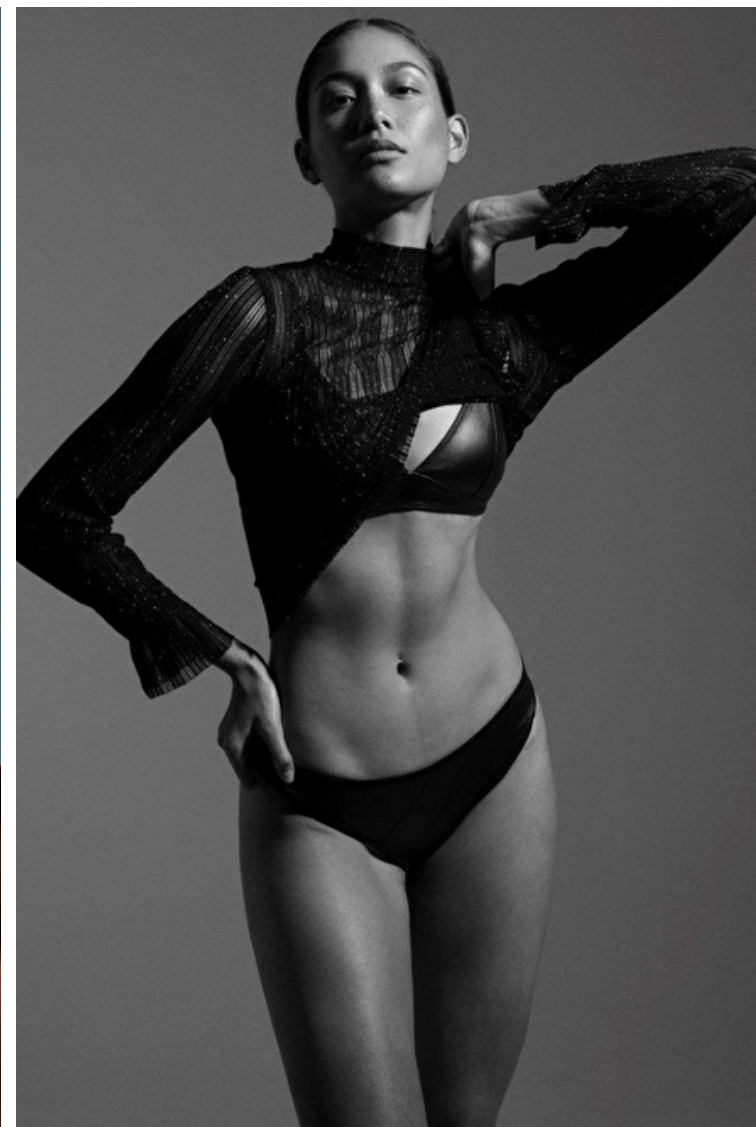

Select

MODEL MANAGEMENT

400 Michigan Ave SUITE 700, Chicago, 60611, UNITED STATES, United States
Phone: +1 312 943 3226 Email: info.chicago@selectmodel.com Website: <https://selectmodel.com/>

Monika

Height 177cm / 5' 9.5"

Bust 84cm / 33"

Waist 61cm / 24"

Hips 92cm / 36"

Shoes EU/US/UK 39.5 / 8.5 / 6

Eyes Dark brown

Hair Red brown