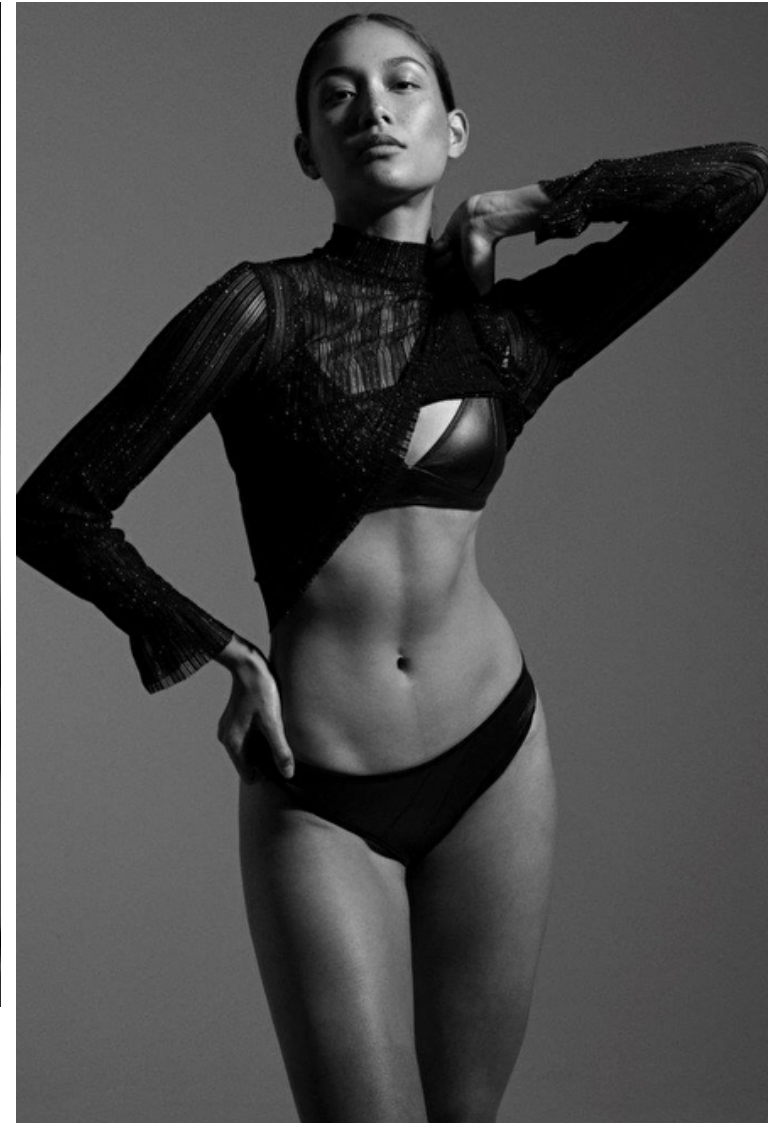

Height 177cm / 5' 9.5"

Bust 84cm / 33"

Waist 61cm / 24"

Hips 92cm / 36"

Shoes EU/US/UK 39.5 / 8.5 / 6

Eyes Dark brown

Hair Red brown

Select