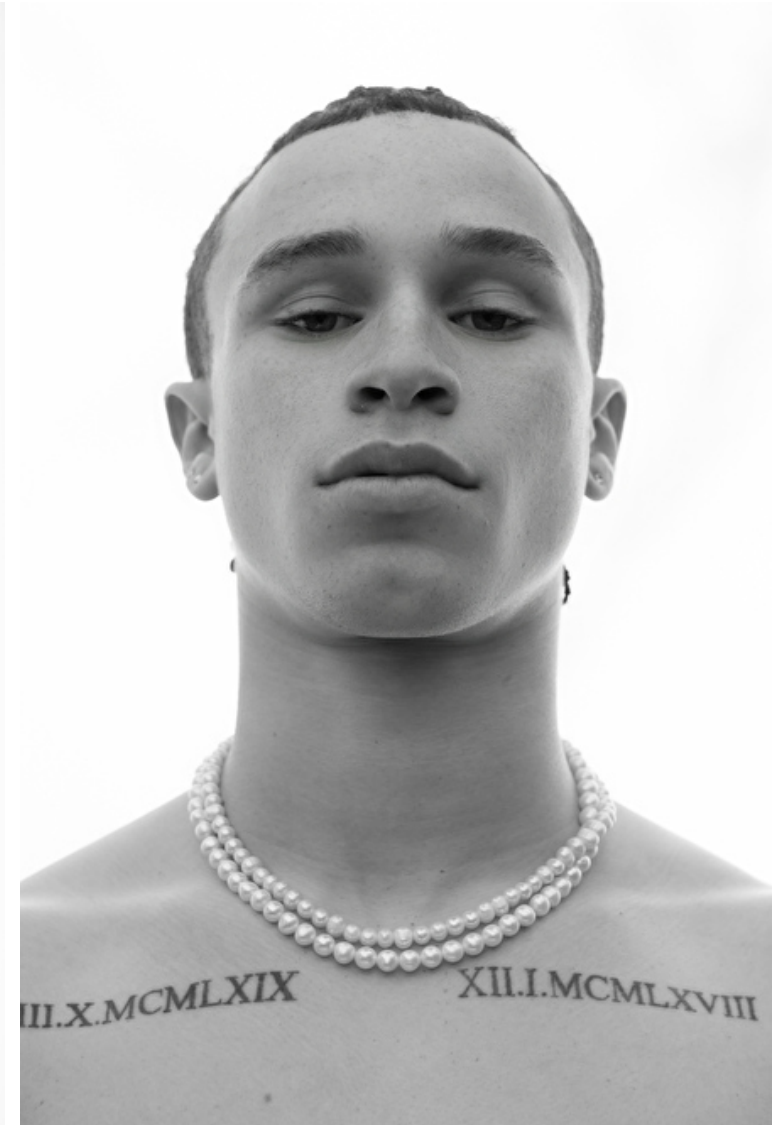

Select

MODEL MANAGEMENT

400 Michigan Ave SUITE 700, Chicago, 60611, IL, United States
Phone: +1 312 943 3226 Email: info.chicago@selectmodel.com Website: <https://selectmodel.com/>

MYLES IGUNBOR

Height 191cm / 6' 3.0"

Chest 91cm / 36"

Waist 79cm / 31"

Shoes EU/US/UK 44.5 / 11.5 /
10

Eyes Blue

Hair Brown

Inseam 86cm / 34"

Neck 38cm / 15"

Sleeve 86cm / 34"

Suit size 50cm / 40"