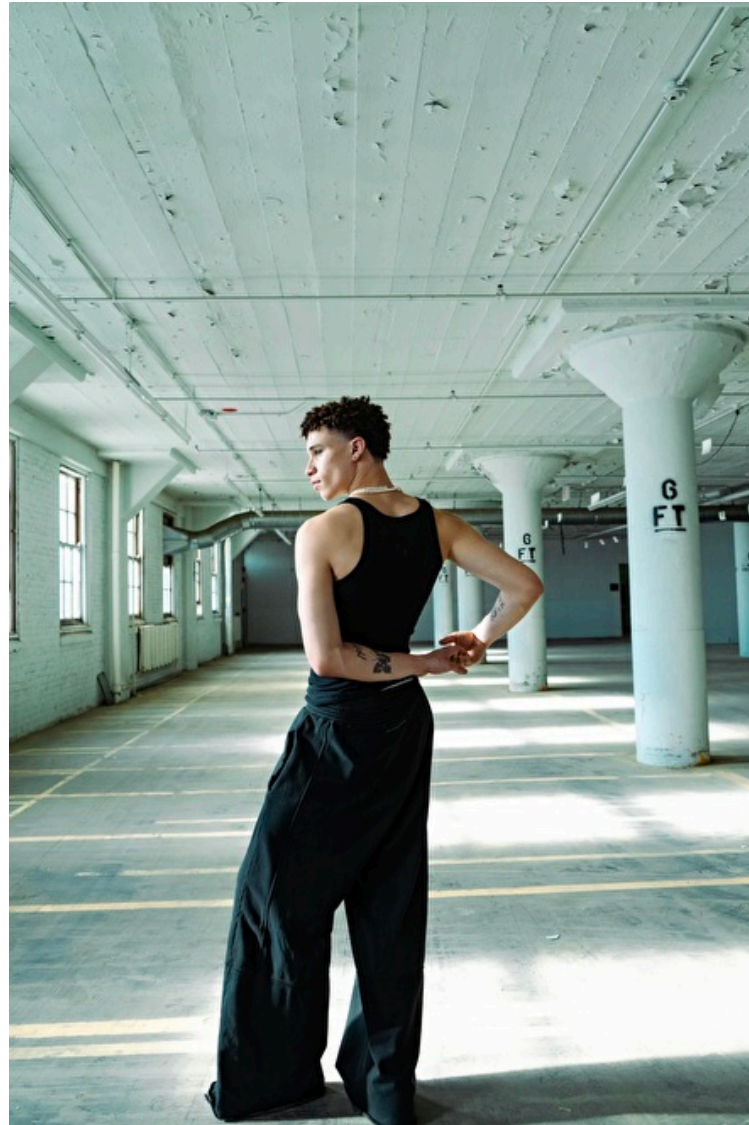

Waist 79cm / 31"

Shoes EU/US/UK 44.5 / 11.5 /
10

Eyes Blue

Hair Brown

Inseam 86cm / 34"

Neck 38cm / 15"

Sleeve 86cm / 34"

Suit size 50cm / 40"