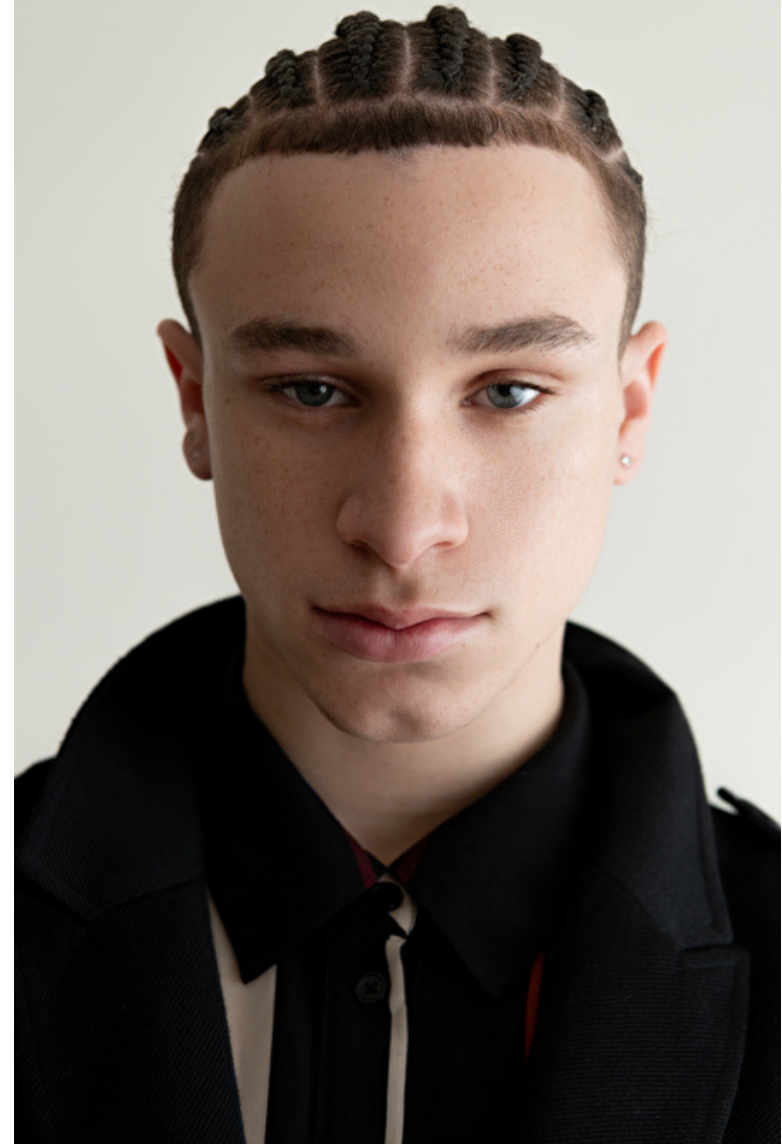

MYLES IGUNBOR

Height 191cm / 6' 3.0"

Chest 91cm / 36"

Waist 79cm / 31"

Shoes EU/US/UK 44.5 / 11.5 / 10

Eyes Blue

Hair Brown

Inseam 86cm / 34"

Neck 38cm / 15"

Sleeve 86cm / 34"

Suit size 50cm / 40"