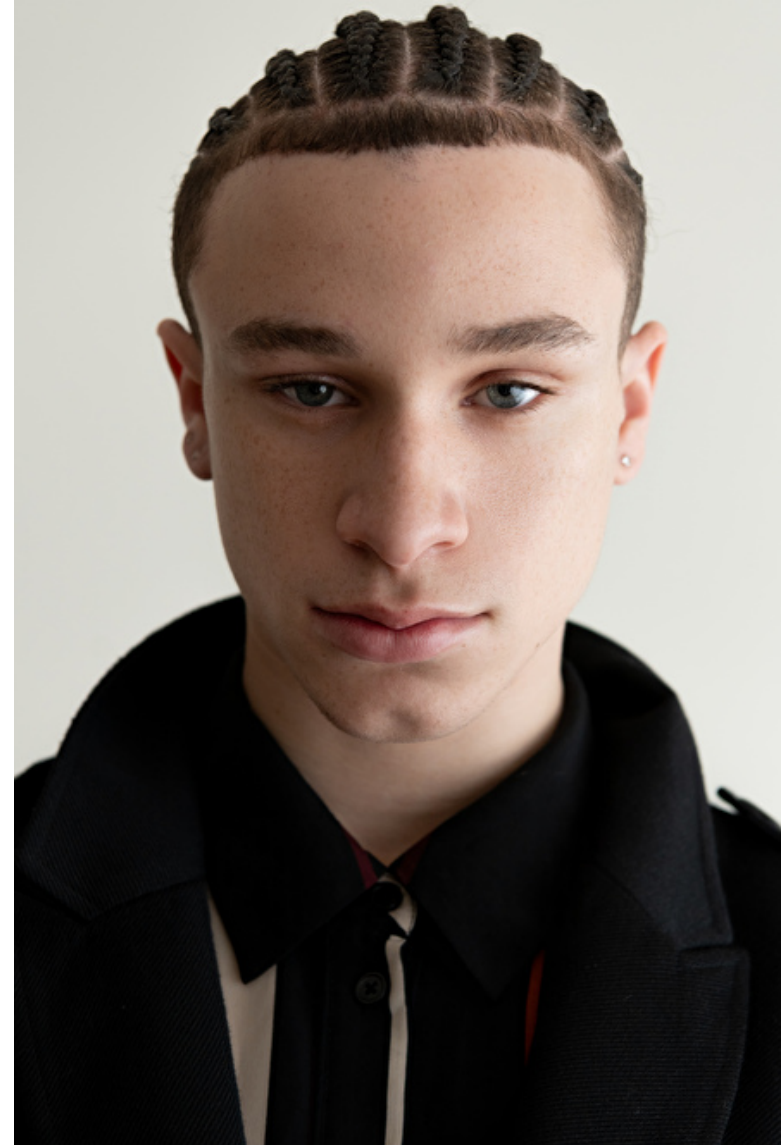

MYLES IGUNBOR

Height 191cm / 6' 3.0"

Chest 91cm / 36"

Waist 79cm / 31"

Shoes EU/US/UK 44.5 / 11.5 / 10

Eyes Blue

Hair Brown

Inseam 86cm / 34"

Neck 38cm / 15"

Sleeve 86cm / 34"

Suit size 50cm / 40"