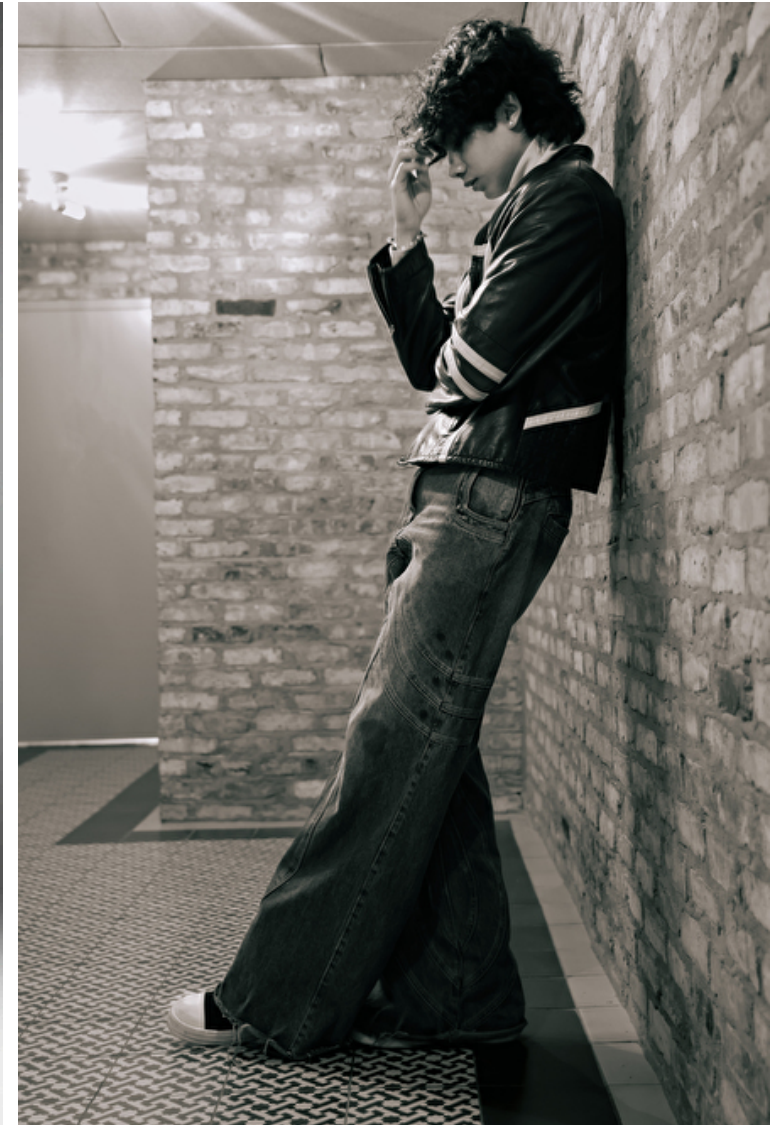

Select

MODEL MANAGEMENT

400 Michigan Ave SUITE 700, Chicago, 60611, UNITED STATES, United States
Phone: +1 312 943 3226 Email: info.chicago@selectmodel.com Website: <https://selectmodel.com/>

Naaz

Height 185cm / 6' 1.0"

Chest 96cm / 38"

Waist 76cm / 30"

Shoes EU/US/UK 44 / 11 / 9.5

Eyes Dark brown

Hair Black

Inseam 81cm / 32"

Neck 39cm / 15.5"

Sleeve 81cm / 32"

Suit size 46cm / 36"

Suit cut Regular