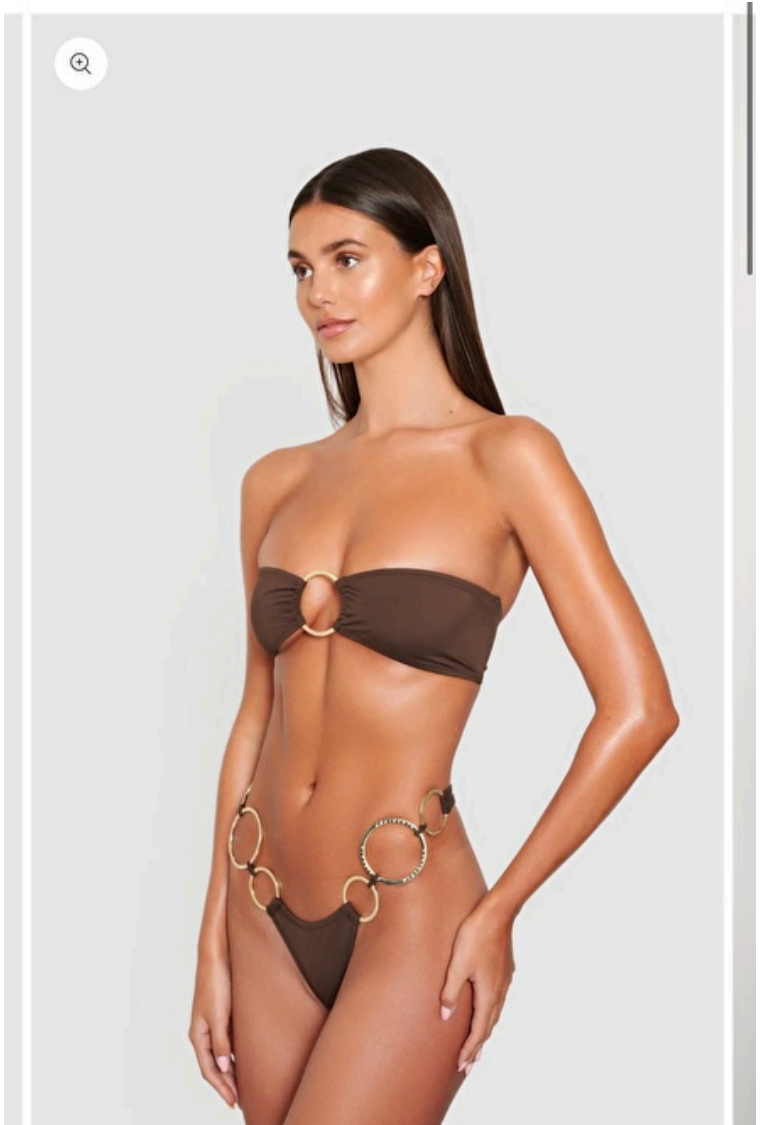

Bust 81cm / 32"

Waist 62cm / 24.5"

Hips 89cm / 35"

Shoes EU/US/UK 39.5 / 8.5 / 6

Eyes Brown

Hair Brown

Select

MODEL MANAGEMENT