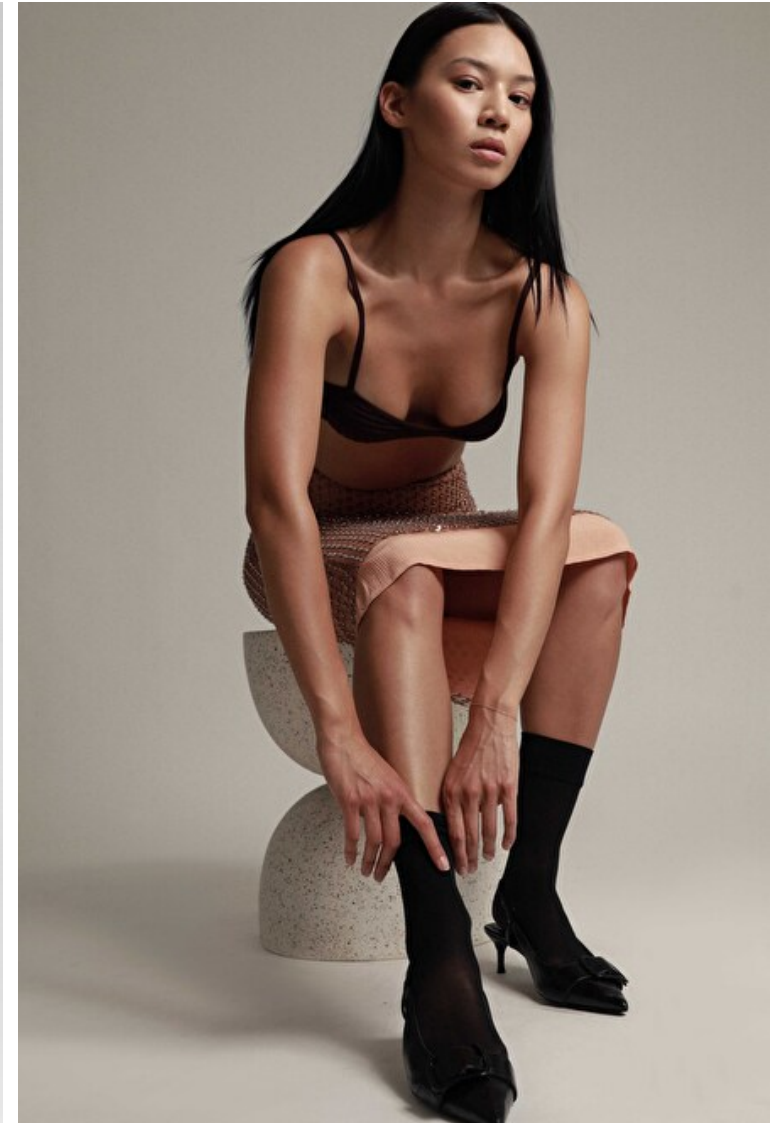

Select

MODEL MANAGEMENT

400 Michigan Ave SUITE 700, Chicago, 60611, IL, United States

Phone: +1 312 943 3226 Email: info.chicago@selectmodel.com Website: <https://selectmodel.com/>

NATASHA DE LEON

Height 180cm / 5' 11.0"

Size EU/US 34 / 4

Bust 81cm / 32"

Waist 63cm / 25"

Hips 92cm / 36"

Shoes EU/US/UK 41.5 / 10 / 8

Eyes Brown

Hair Brown

Cup B/C