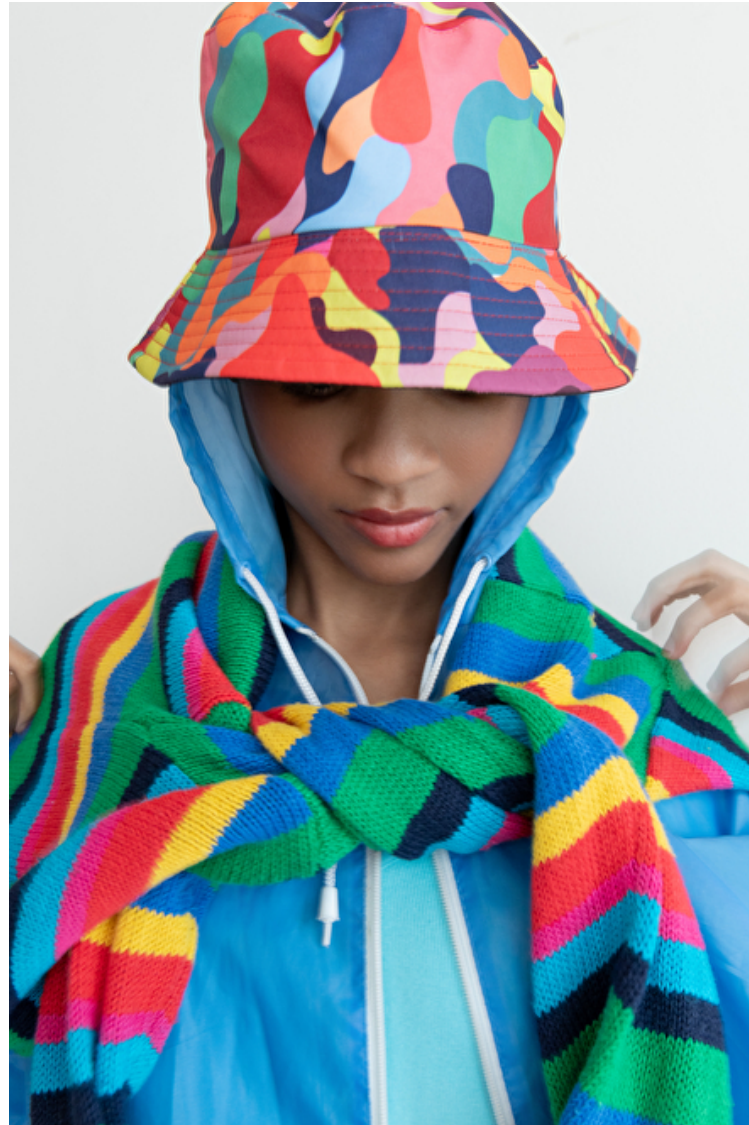

Natasha Simone

Height 170cm / 5' 7.0"

Bust 74cm / 29"

Waist 60cm / 23.5"

Hips 81cm / 32"

Shoes EU/US/UK 39 / 8 / 6

Eyes Brown

Hair Brown

Cup A

Location IL