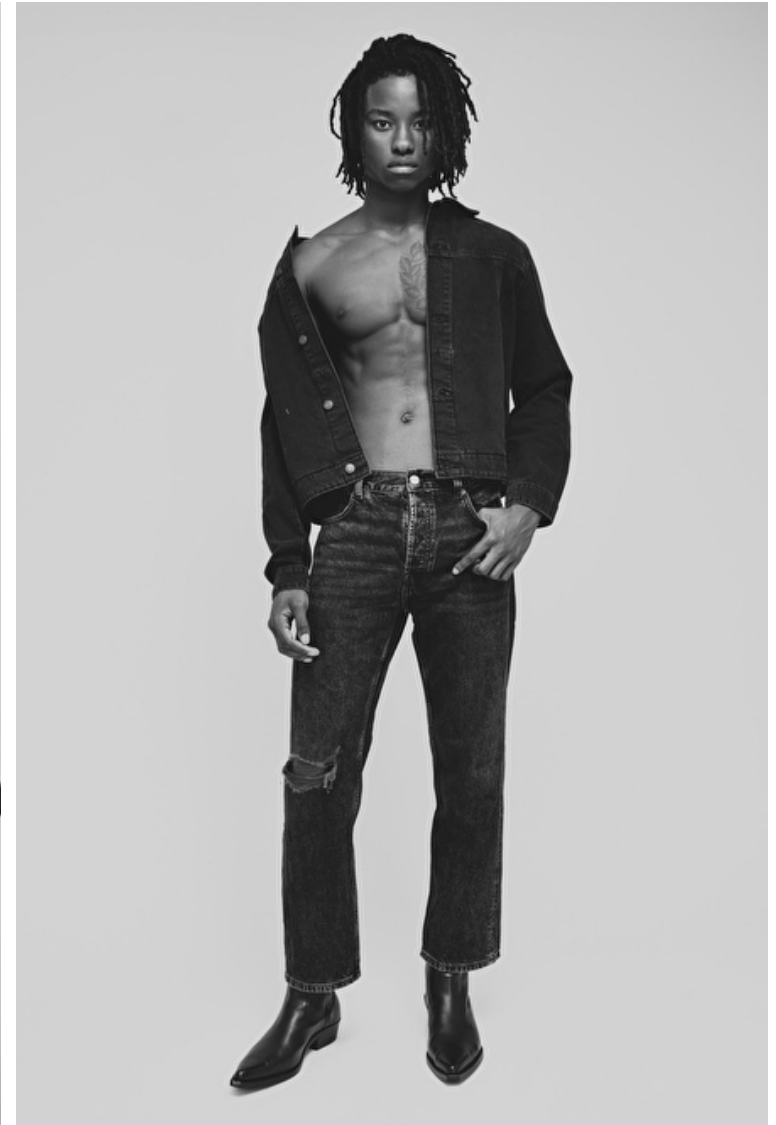

Select

MODEL MANAGEMENT

400 Michigan Ave Ste 700, Chicago, 60611, Illinois, United States

Phone: +1 312 943 3226 Email: info.chicago@selectmodel.com Website: <https://selectmodel.com/>

Nathan Davidson

Height 190cm / 6' 3.0"

Waist 81cm / 32"

Shoes EU/US/UK 45 / 12 / 10.5

Eyes Brown

Hair Black

Inseam 84cm / 33"

Neck 39cm / 15.5"

Sleeve 66cm / 26"

Suit cut Long