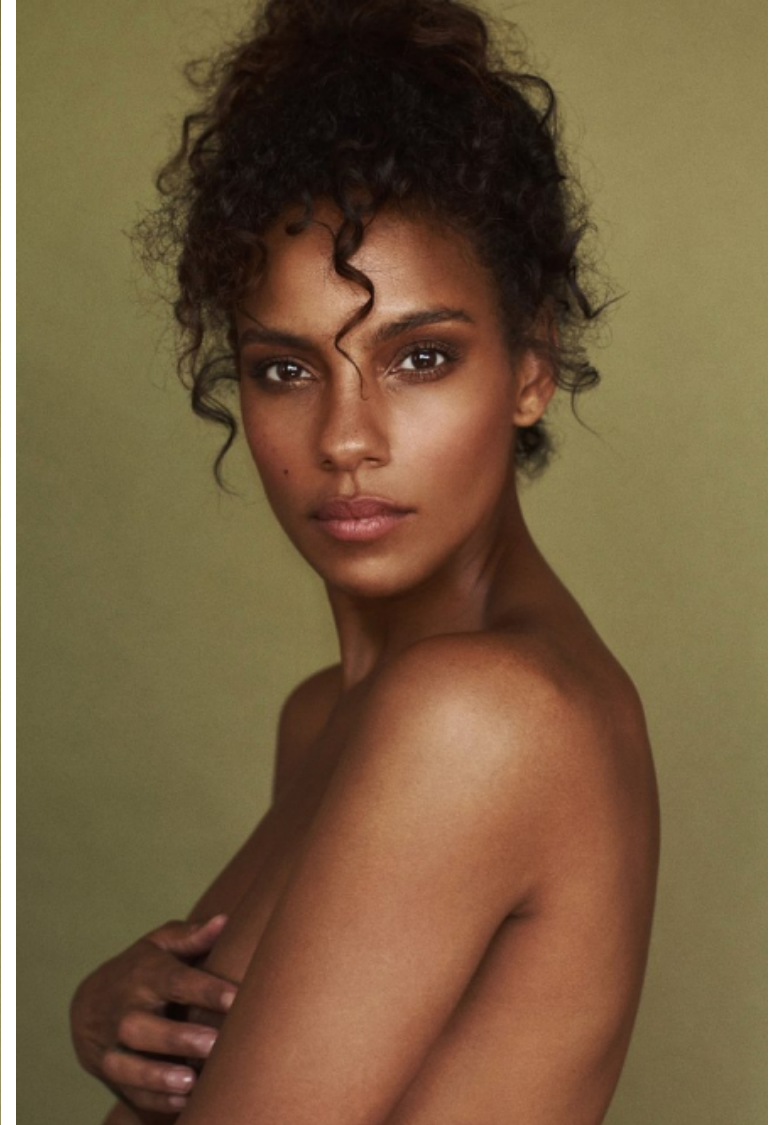

Size EU/US 34 / 4

Bust 85cm / 33.5"

Waist 62cm / 24.5"

Hips 92cm / 36"

Shoes EU/US/UK 39.5 / 8.5 / 6

Eyes Brown

Hair Dark brown

Select