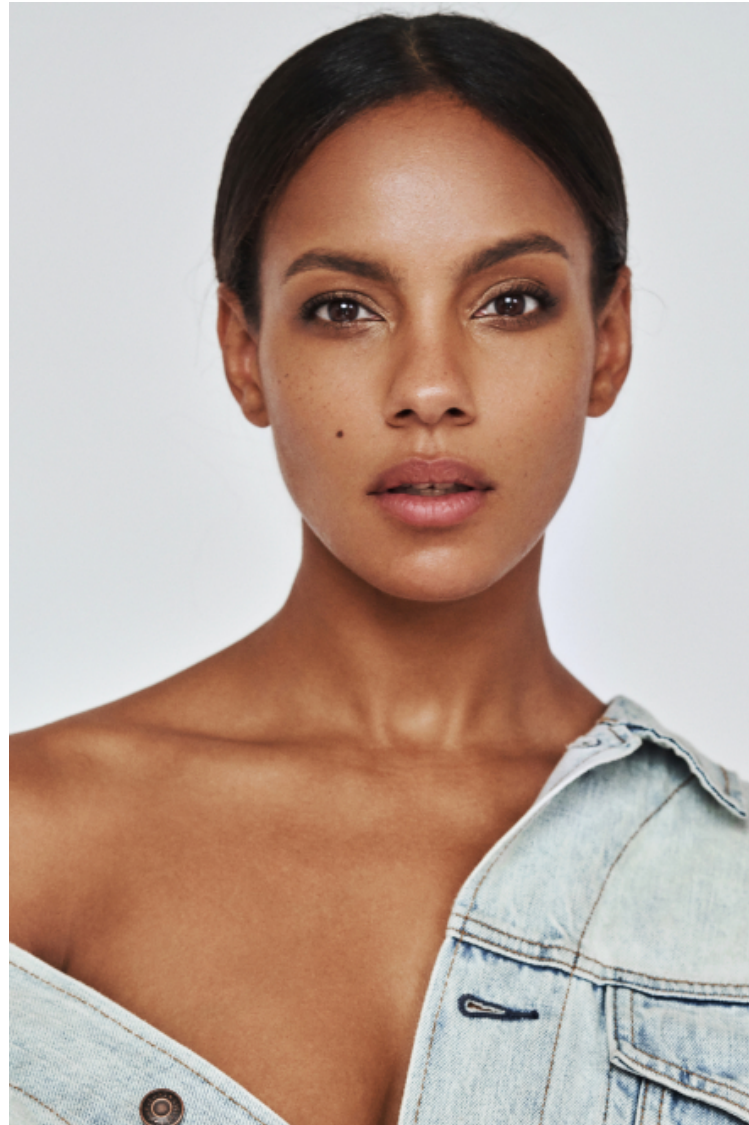

Size EU/US 34 / 4

Bust 85cm / 33.5"

Waist 62cm / 24.5"

Hips 92cm / 36"

Shoes EU/US/UK 39.5 / 8.5 / 6

Eyes Brown

Hair Dark brown

Select