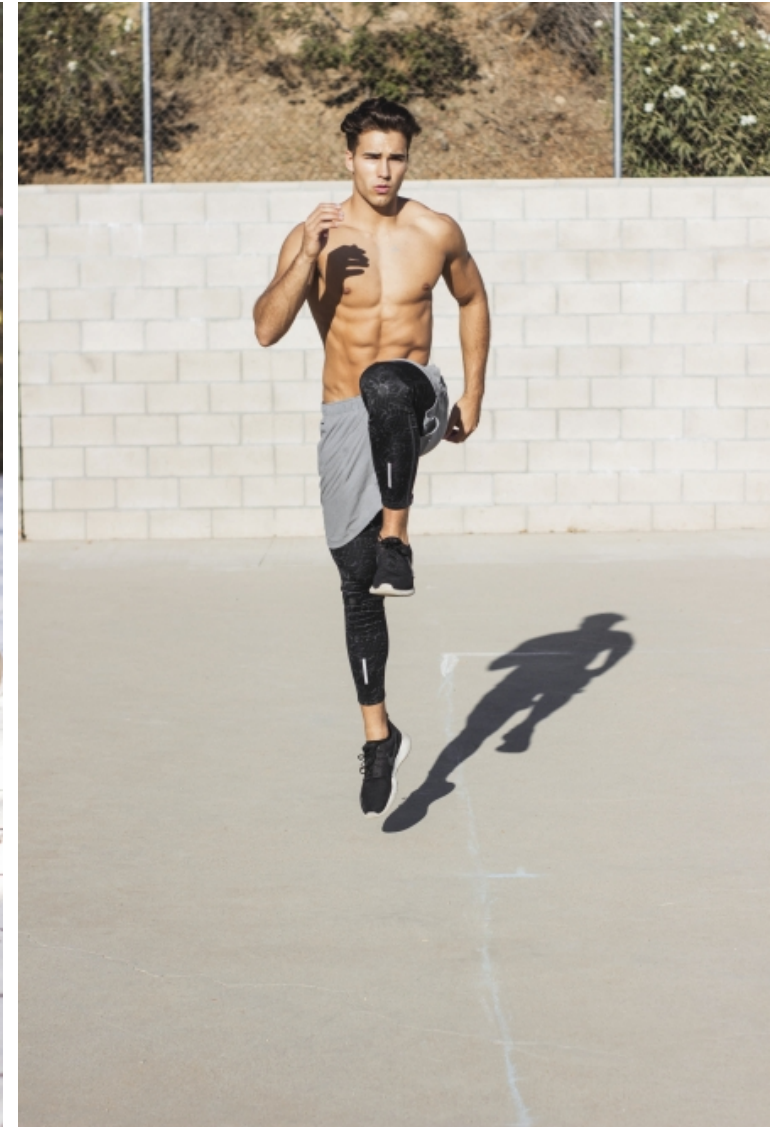

Neck 41cm / 16"

Suit size 50cm / 40"

Suit cut Long

Select

MODEL MANAGEMENT

400 Michigan Ave Ste 700, Chicago, 60611, Illinois, United States
Phone: +1 312 943 3226 **Email:** info.chicago@selectmodel.com **Website:** <https://selectmodel.com/>