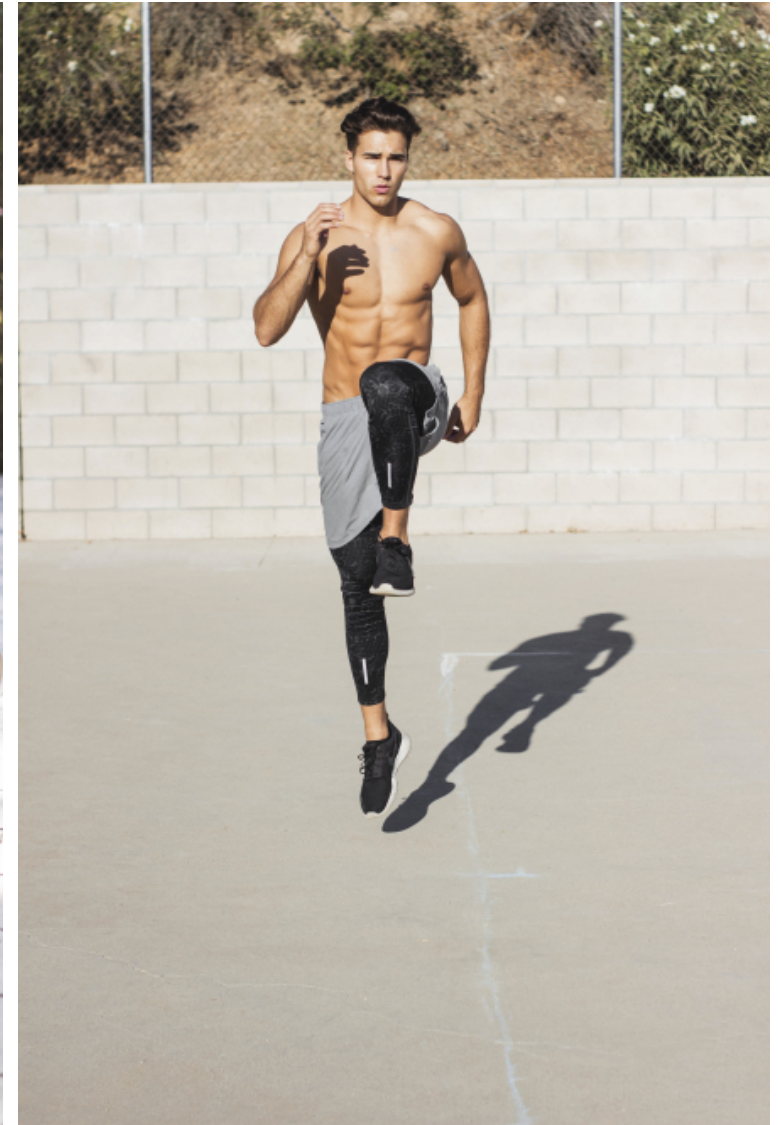

Neck 41cm / 16"

Suit size 50cm / 40"

Suit cut Long

Select

MODEL MANAGEMENT

400 Michigan Ave SUITE 700, Chicago, 60611, UNITED STATES, United States
Phone: +1 312 943 3226 **Email:** info.chicago@selectmodel.com **Website:** <https://selectmodel.com/>