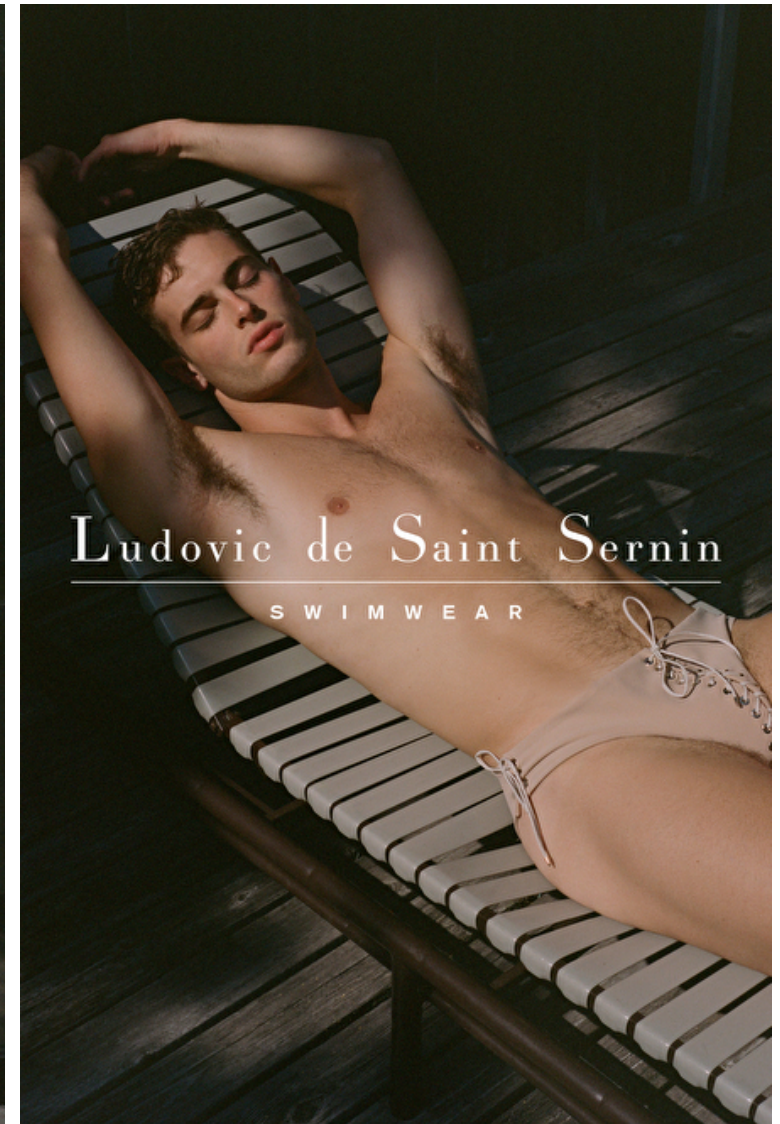

Height 185cm / 6' 1.0"

Waist 76cm / 30"

Shoes EU/US/UK 42.5 / 10 / 8.5

Eyes Hazel

Hair Dark brown

Inseam 81cm / 32"

Neck 38cm / 15"

Sleeve 84cm / 33"