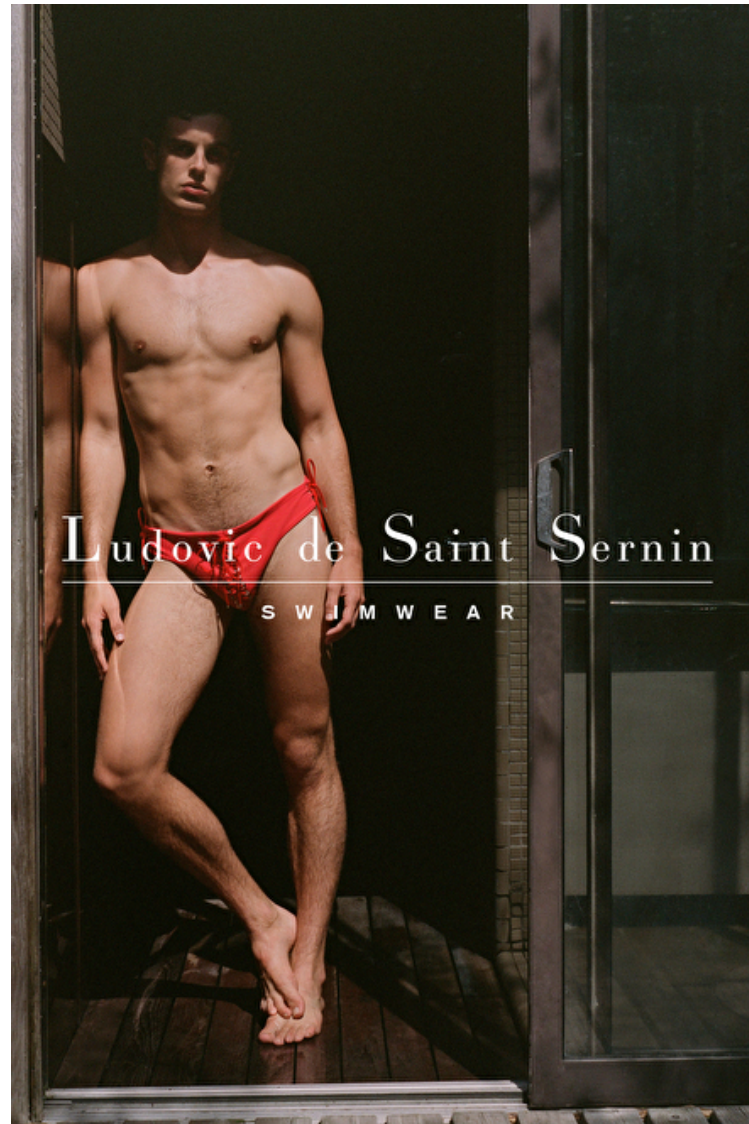

Height 185cm / 6' 1.0"

Waist 76cm / 30"

Shoes EU/US/UK 42.5 / 10 / 8.5

Eyes Hazel

Hair Dark brown

Inseam 81cm / 32"

Neck 38cm / 15"

Sleeve 84cm / 33"