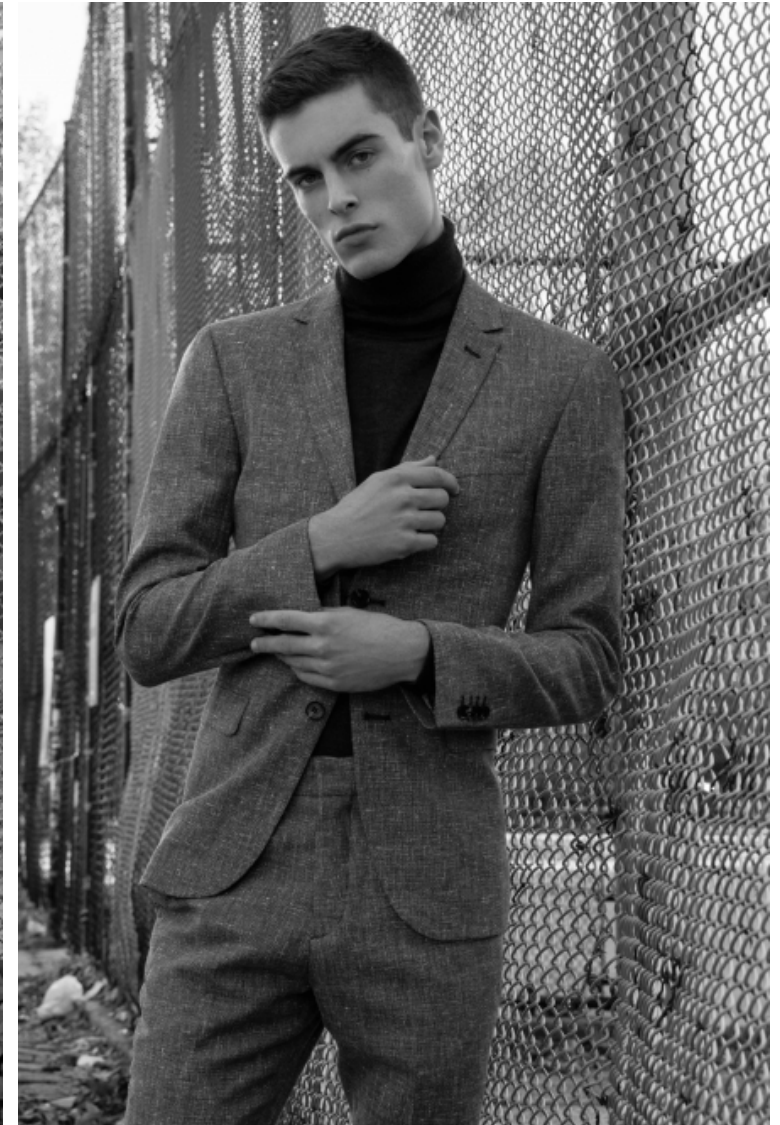

Select

MODEL MANAGEMENT

400 Michigan Ave SUITE 700, Chicago, 60611, UNITED STATES, United States
Phone: +1 312 943 3226 **Email:** info.chicago@selectmodel.com **Website:** <https://selectmodel.com/>

Nicholas Wright

Height 185cm / 6' 1.0"

Waist 76cm / 30"

Shoes EU/US/UK 42.5 / 10 / 8.5

Eyes Hazel

Hair Dark brown

Inseam 81cm / 32"

Neck 38cm / 15"

Sleeve 84cm / 33"