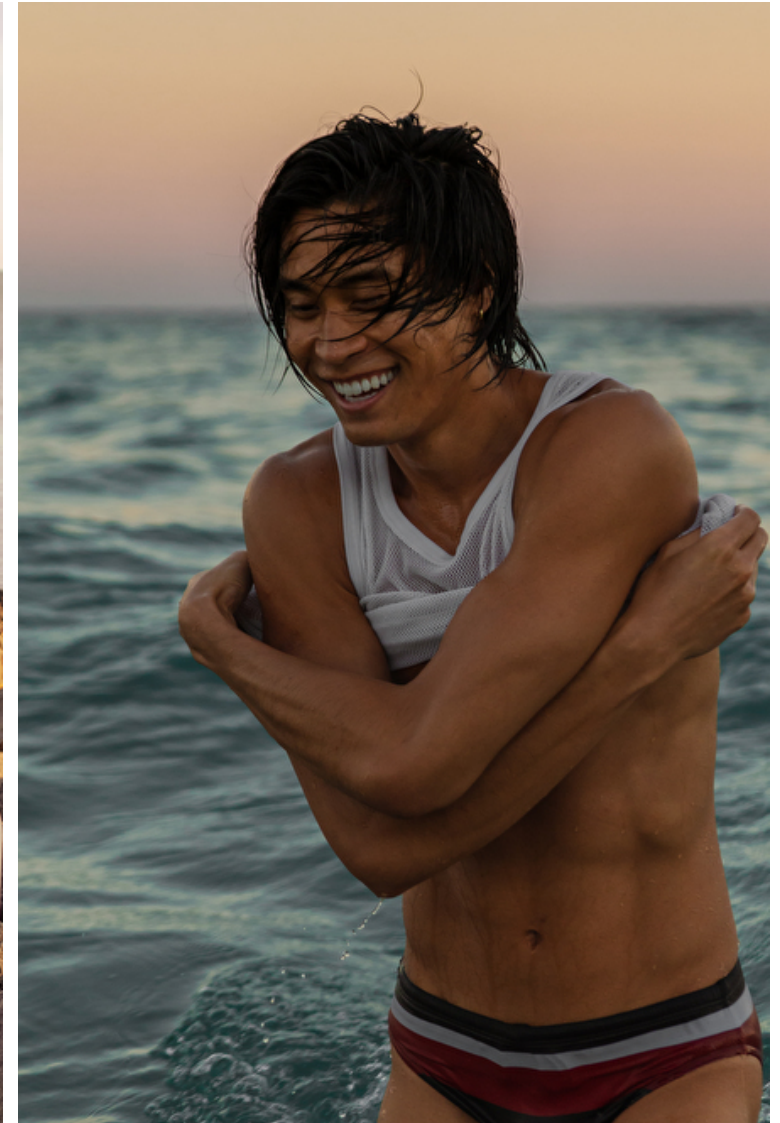

Waist 81cm / 32"

Shoes EU/US/UK 44 / 11 / 9.5

Eyes Brown

Hair Black

Inseam 86cm / 34"

Suit size 49cm / 39"

Suit cut Long

Select