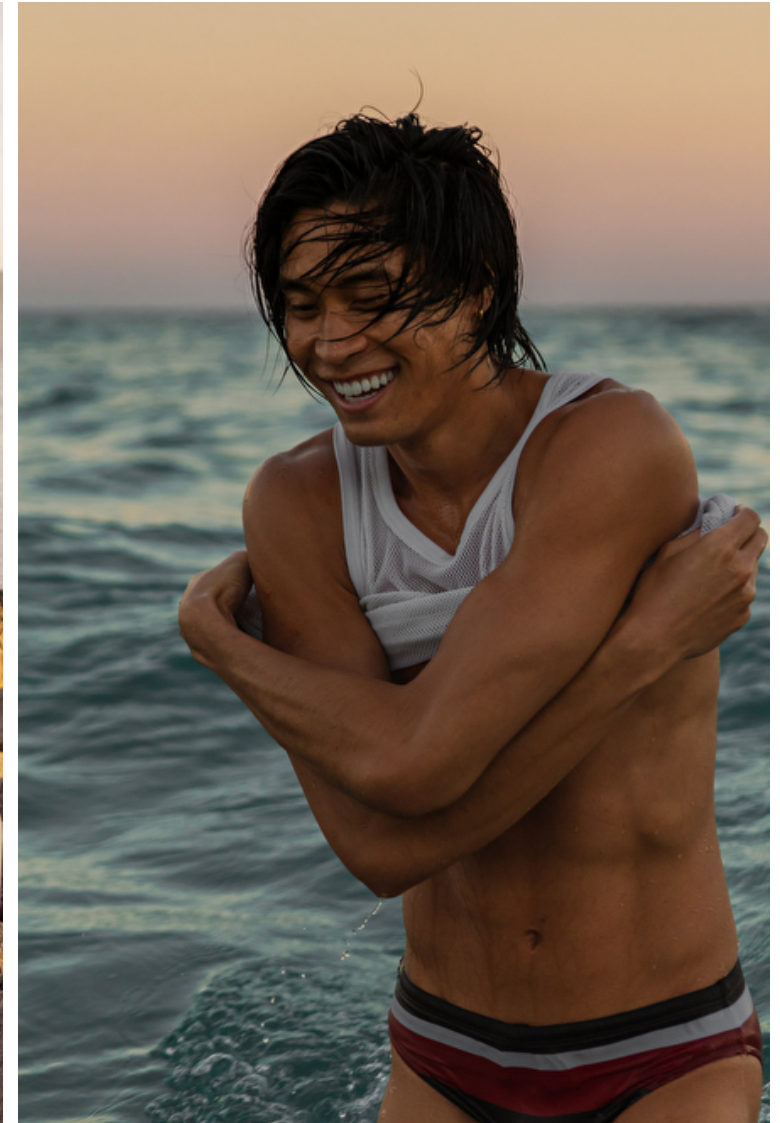

Select

MODEL MANAGEMENT

400 Michigan Ave SUITE 700, Chicago, 60611, UNITED STATES, United States
Phone: +1 312 943 3226 **Email:** info.chicago@selectmodel.com **Website:** <https://selectmodel.com/>

Nico M.

Height 188cm / 6' 2.0"

Waist 81cm / 32"

Shoes EU/US/UK 44 / 11 / 9.5

Eyes Brown

Hair Black

Inseam 86cm / 34"

Suit size 49cm / 39"

Suit cut Long