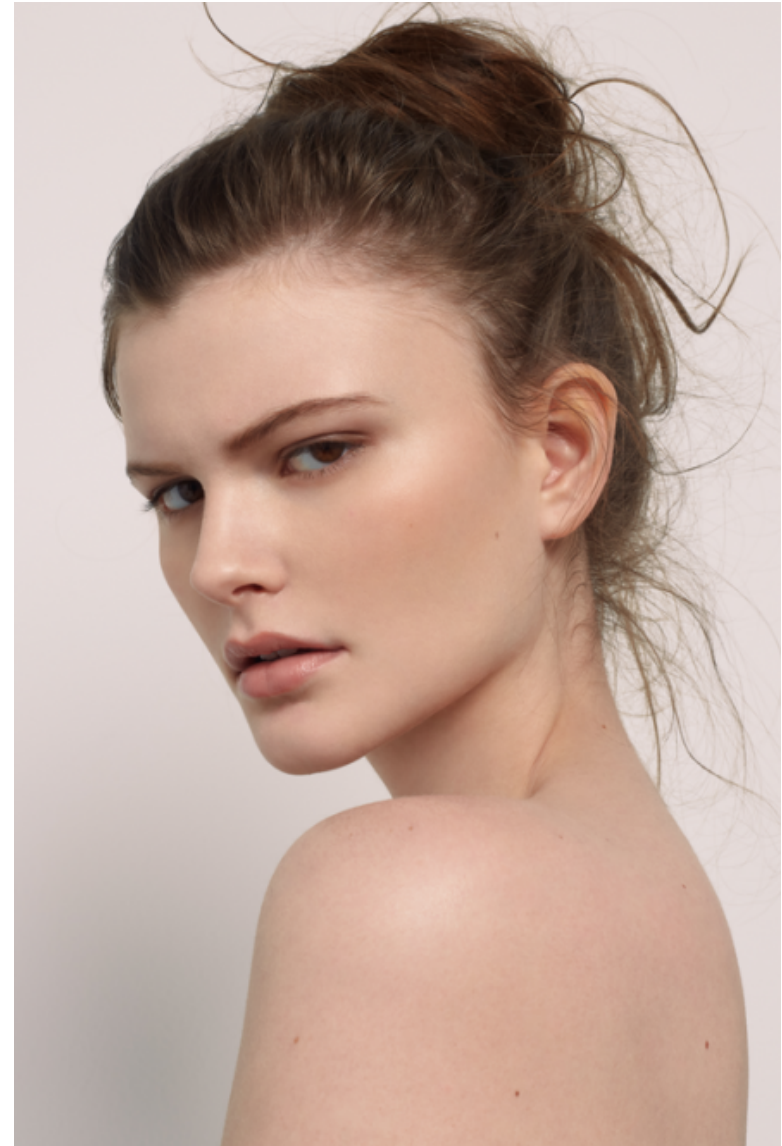

## Nicole W.

Height 178cm / 5' 10.0"

Size EU/US 32 / 2

Bust 81cm / 32"

Waist 62cm / 24.5"

Hips 86cm / 34"

Shoes EU/US/UK 40 / 9 / 7

Eyes Brown

Hair Light brown