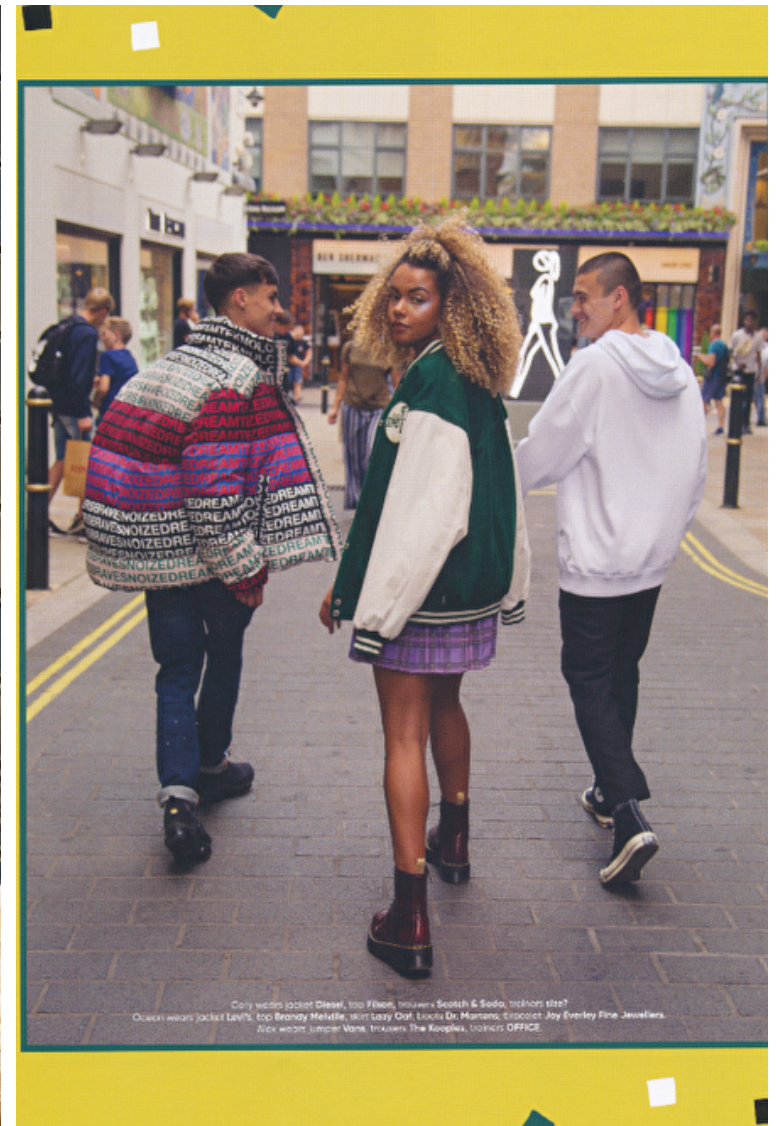

Bust 86cm / 34"

Waist 66cm / 26"

Hips 91cm / 36"

Shoes EU/US/UK 39 / 8 / 6

Eyes Brown

Hair Blond