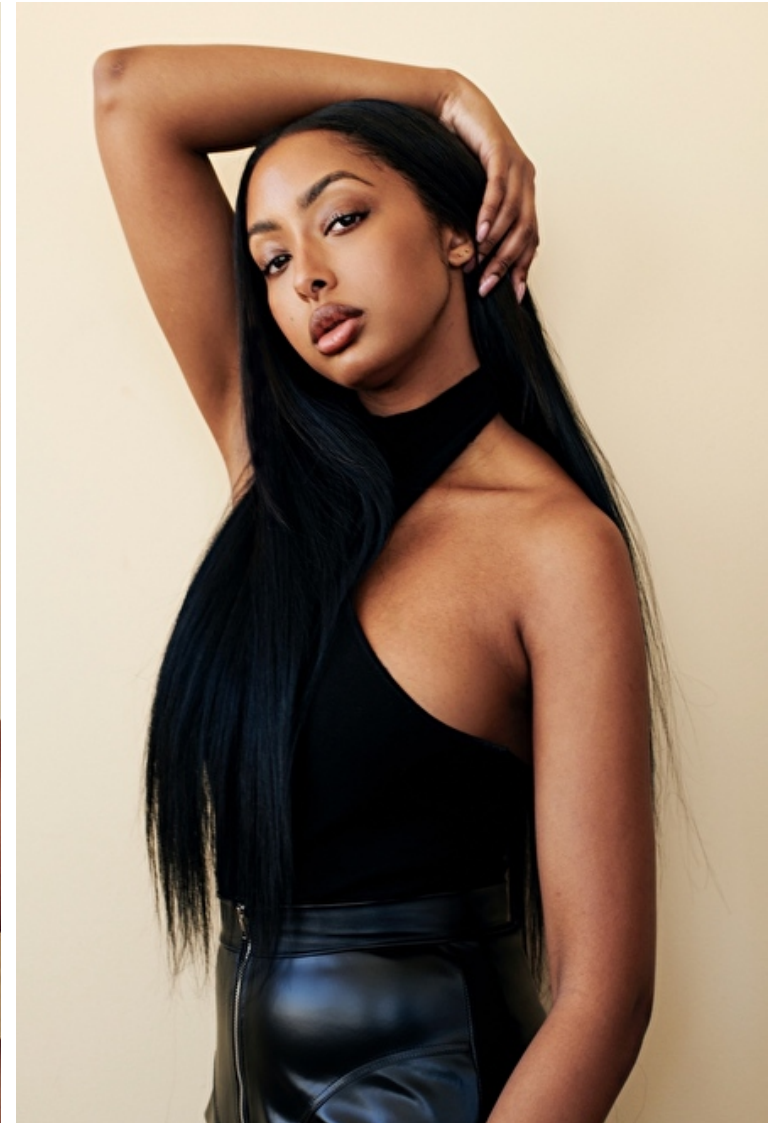

Select

MODEL MANAGEMENT

400 Michigan Ave SUITE 700, Chicago, 60611, UNITED STATES, United States
Phone: +1 312 943 3226 **Email:** info.chicago@selectmodel.com **Website:** <https://selectmodel.com/>

Olay Noel

Height 175cm / 5' 9.0"

Size EU/US 36 / 6

Bust 81cm / 32"

Waist 69cm / 27"

Hips 102cm / 40"

Shoes EU/US/UK 39.5 / 8.5 / 6

Eyes Brown

Hair Dark brown

Cup B