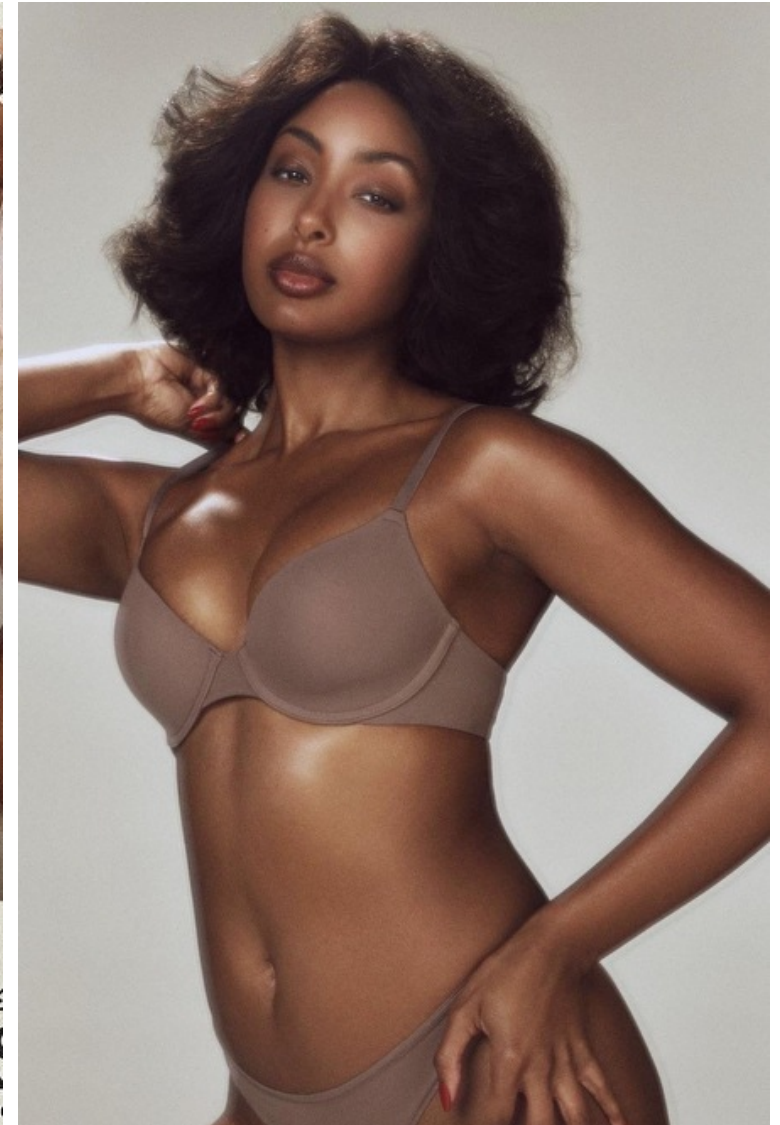

Select

MODEL MANAGEMENT

400 Michigan Ave SUITE 700, Chicago, 60611, IL, United States

Phone: +1 312 943 3226 Email: info.chicago@selectmodel.com Website: https://selectmodel.com/

Olay Noel

Height 175cm / 5' 9.0"

Size EU/US 36 / 6

Bust 81cm / 32"

Waist 69cm / 27"

Hips 102cm / 40"

Shoes EU/US/UK 39.5 / 8.5 / 6

Eyes Brown

Hair Dark brown

Cup B

fits everybody

bras are about to get even better!

or update to your favorite Fits Everybody solutions reintroduces designed with all-new, custom stretch technology to give you the ttery-soft feel you love with unparalleled comfort and shape.

soon in 4 styles, 9 colors, and 62 sizes.

Skim
BRÁS
LOS AN