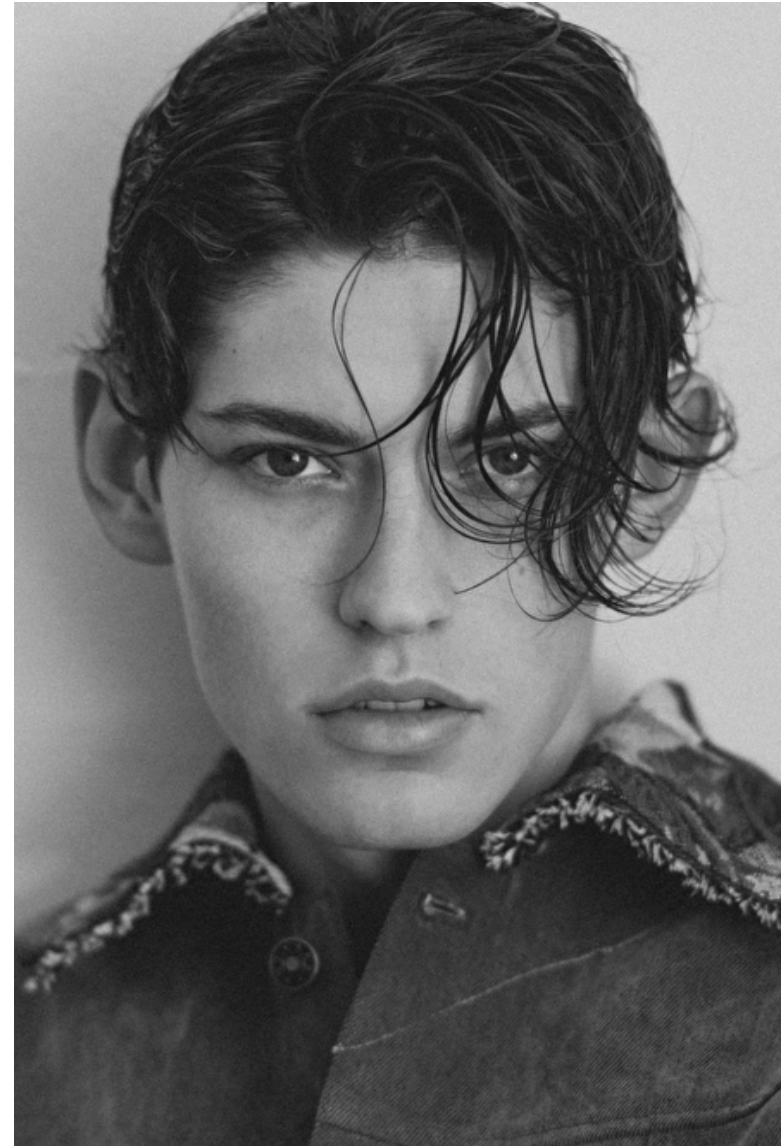

Select

MODEL MANAGEMENT

400 Michigan Ave SUITE 700, Chicago, 60611, IL, United States

Phone: +1 312 943 3226 Email: info.chicago@selectmodel.com Website: <https://selectmodel.com/>

Oliver Intriago

Height 188cm / 6' 2.0"

Chest 91cm / 36"

Waist 79cm / 31"

Shoes EU/US/UK 44.5 / 11.5 / 10

Eyes Blue

Hair Brown

Inseam 81cm / 32"

Neck 38cm / 15"

Sleeve 81cm / 32"

Suit size 50cm / 40"

Suit cut Regular