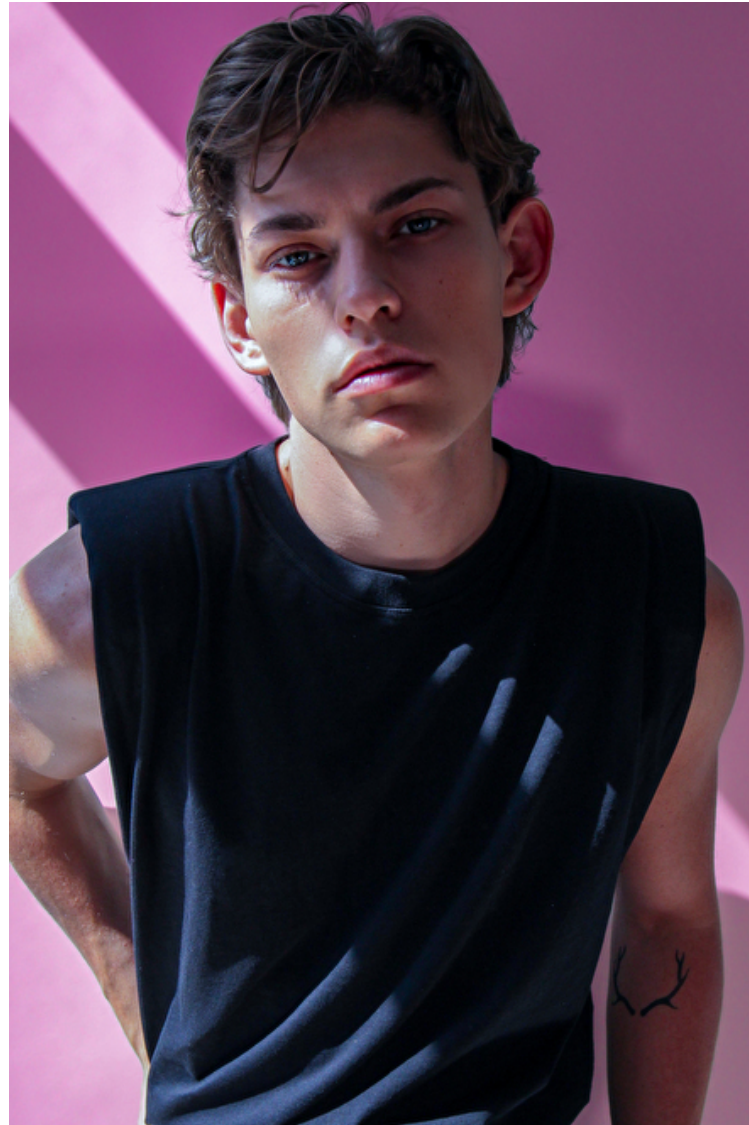

Select

MODEL MANAGEMENT

400 Michigan Ave SUITE 700, Chicago, 60611, UNITED STATES, United States
Phone: +1 312 943 3226 Email: info.chicago@selectmodel.com Website: <https://selectmodel.com/>

Oliver Intriago

Height 188cm / 6' 2.0"

Chest 91cm / 36"

Waist 79cm / 31"

Shoes EU/US/UK 44.5 / 11.5 /
10

Eyes Blue

Hair Brown

Inseam 81cm / 32"

Neck 38cm / 15"

Sleeve 81cm / 32"

Suit size 50cm / 40"

Suit cut Regular