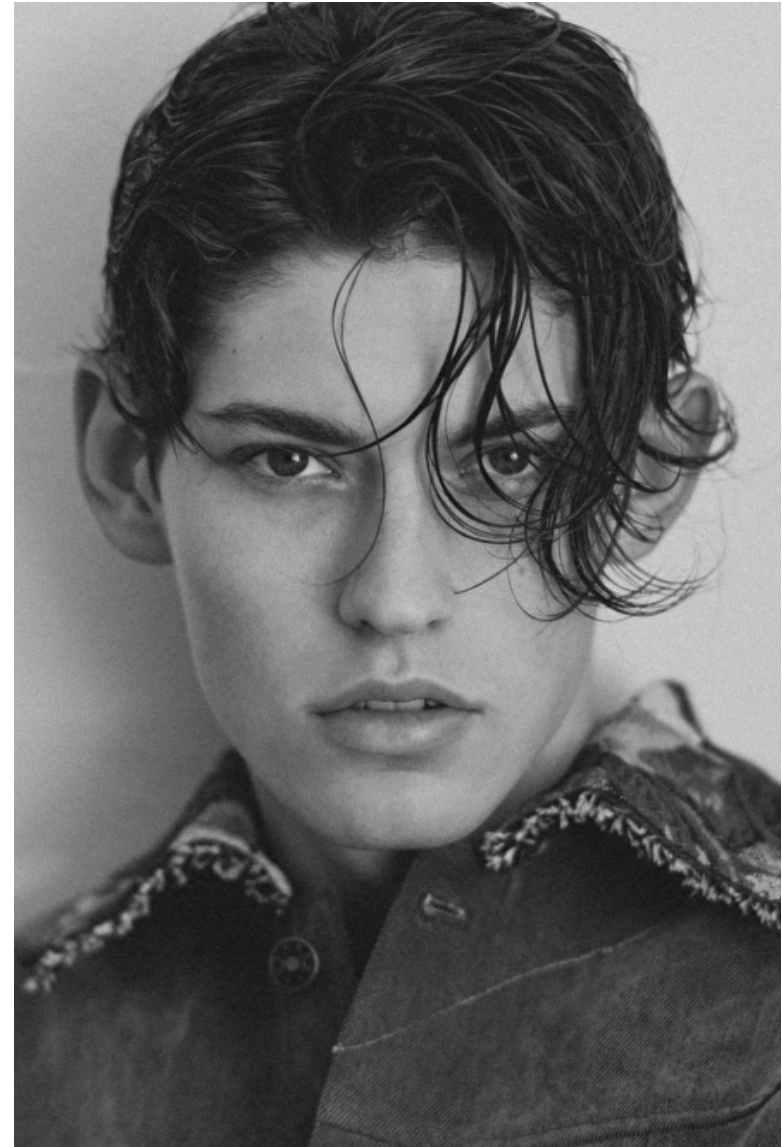

Oliver Intriago

Height 188cm / 6' 2.0"

Chest 91cm / 36"

Waist 79cm / 31"

Shoes EU/US/UK 44.5 / 11.5 / 10

Eyes Blue

Hair Brown

Inseam 81cm / 32"

Neck 38cm / 15"

Sleeve 81cm / 32"

Suit size 50cm / 40"

Suit cut Regular