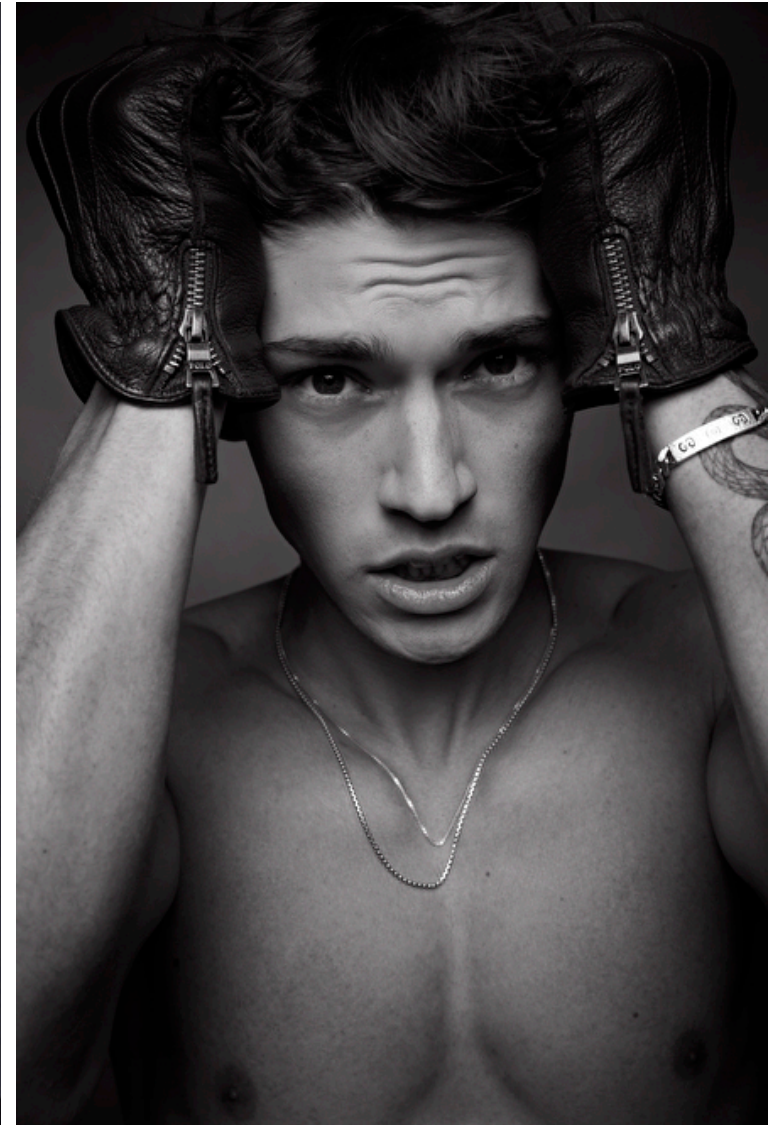

Select

MODEL MANAGEMENT

400 Michigan Ave SUITE 700, Chicago, 60611, IL, United States

Phone: +1 312 943 3226 Email: info.chicago@selectmodel.com Website: <https://selectmodel.com/>

Oliver Intriago

Height 188cm / 6' 2.0"

Chest 91cm / 36"

Waist 79cm / 31"

Shoes EU/US/UK 44.5 / 11.5 /
10

Eyes Blue

Hair Brown

Inseam 81cm / 32"

Neck 38cm / 15"

Sleeve 81cm / 32"

Suit size 50cm / 40"

Suit cut Regular