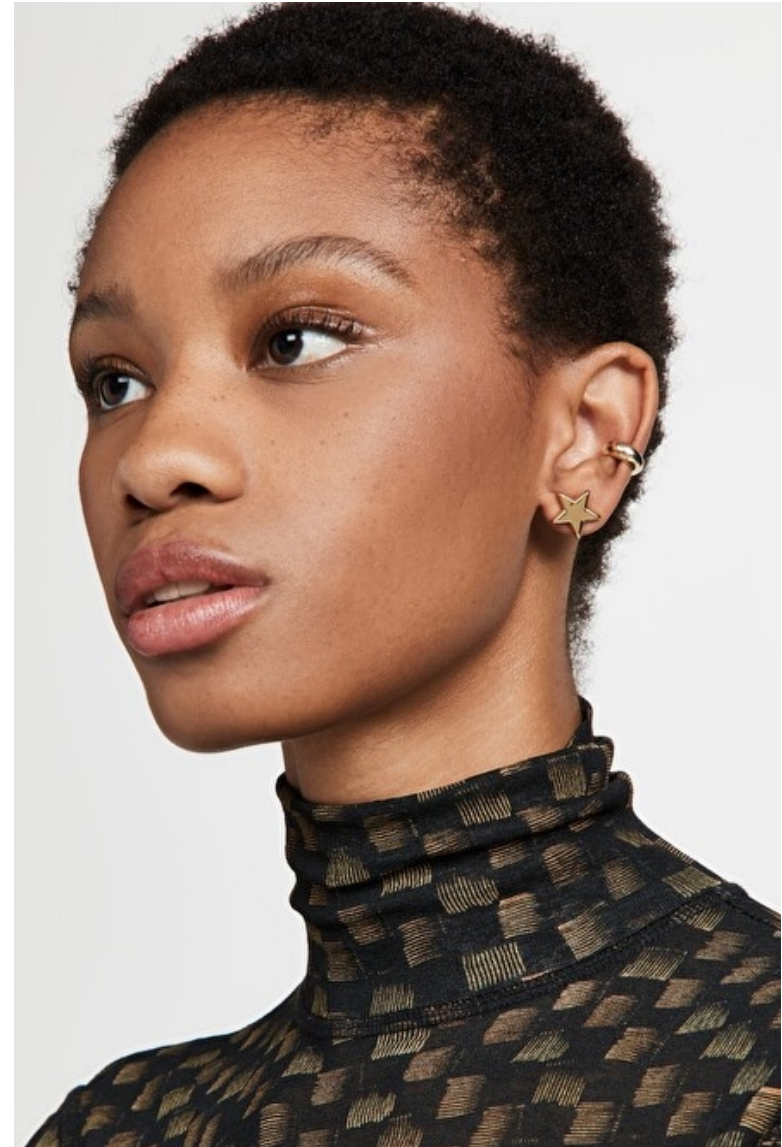

Size EU/US 32 / 2

Bust 86cm / 34"

Waist 64cm / 25"

Hips 92cm / 36"

Shoes EU/US/UK 40.5 / 9.5 / 7

Eyes Brown

Hair Black

Cup A