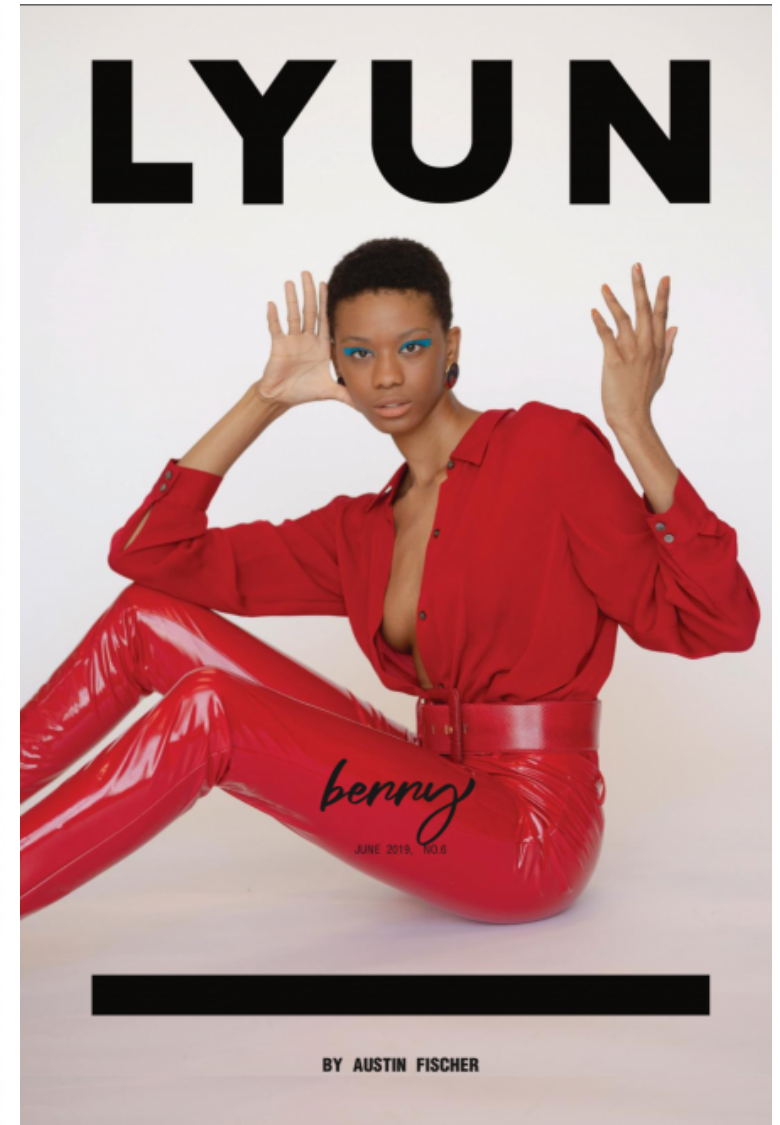

Size EU/US 32 / 2

Bust 86cm / 34"

Waist 64cm / 25"

Hips 92cm / 36"

Shoes EU/US/UK 40.5 / 9.5 / 7

Eyes Brown

Hair Black

Cup A