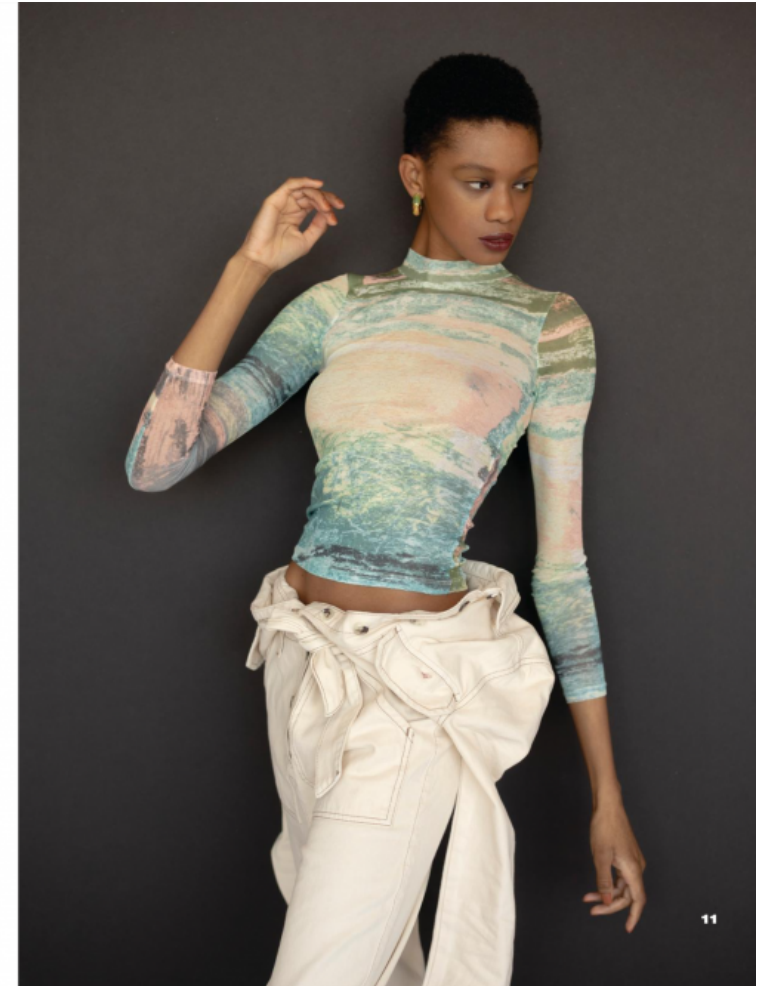

Berry

Height 181cm / 5' 11.5"

Size EU/US 32 / 2

Bust 86cm / 34"

Waist 64cm / 25"

Hips 92cm / 36"

Shoes EU/US/UK 40.5 / 9.5 / 7

Eyes Brown

Hair Black

Cup A

10

11