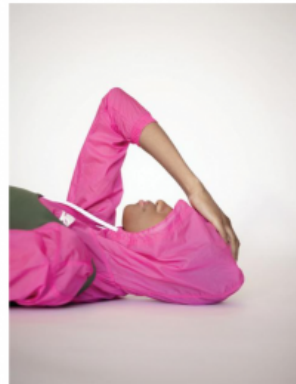

Berry

Height 181cm / 5' 11.5"

Size EU/US 32 / 2

Bust 86cm / 34"

Waist 64cm / 25"

Hips 92cm / 36"

Shoes EU/US/UK 40.5 / 9.5 / 7

Eyes Brown

Hair Black

Cup A

10