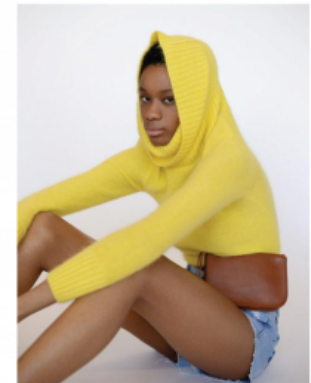

Berry

Height 181cm / 5' 11.5"

Size EU/US 32 / 2

Bust 86cm / 34"

Waist 64cm / 25"

Hips 92cm / 36"

Shoes EU/US/UK 40.5 / 9.5 / 7

Eyes Brown

Hair Black

Cup A