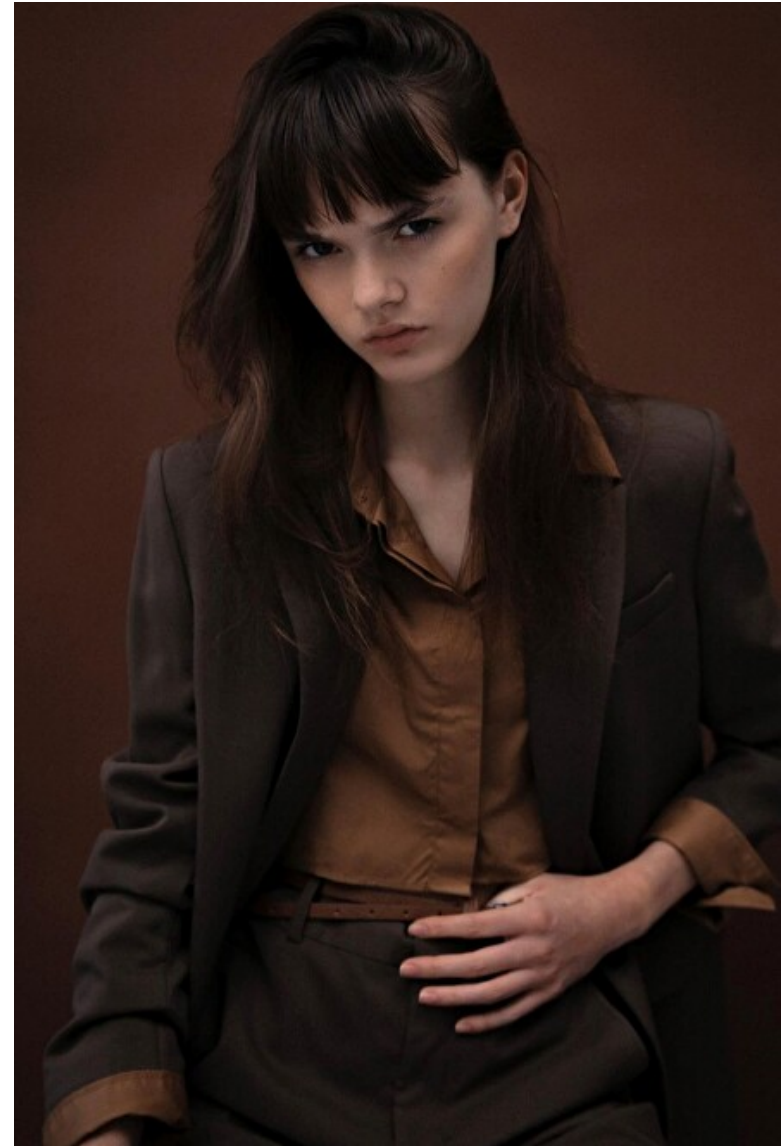

Height 180cm / 5' 11.0"

Bust 81cm / 32"

Waist 61cm / 24"

Hips 86cm / 34"

Shoes EU/US/UK 40.5 / 9.5 / 7

Eyes Brown

Hair Brown

Cup A