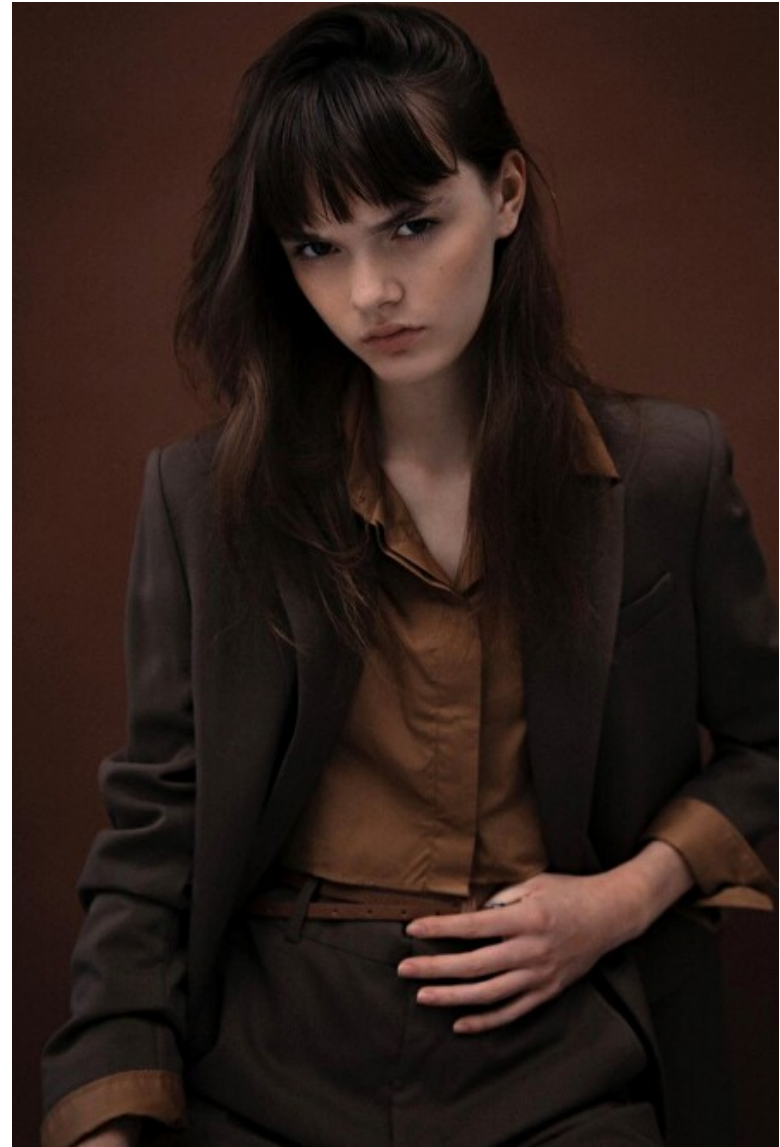

Height 180cm / 5' 11.0"

Bust 81cm / 32"

Waist 61cm / 24"

Hips 86cm / 34"

Shoes EU/US/UK 40.5 / 9.5 / 7

Eyes Brown

Hair Brown

Cup A