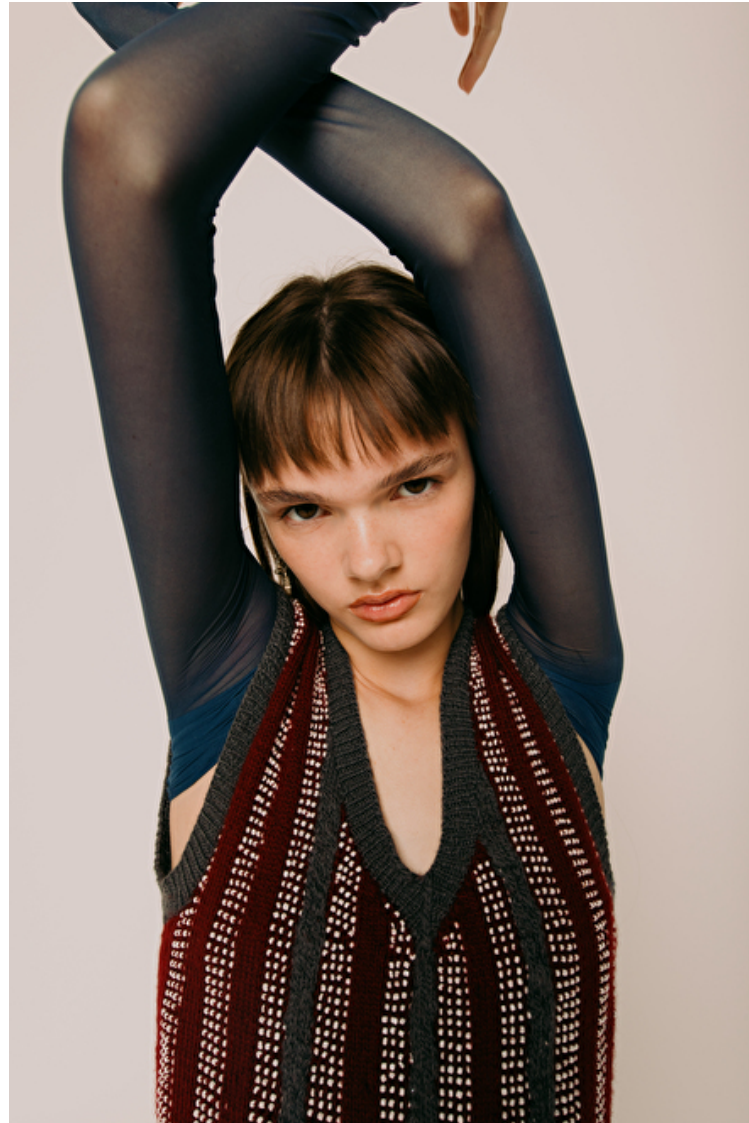

Bust 81cm / 32"

Waist 61cm / 24"

Hips 86cm / 34"

Shoes EU/US/UK 40.5 / 9.5 / 7

Eyes Brown

Hair Brown

Cup A

Select