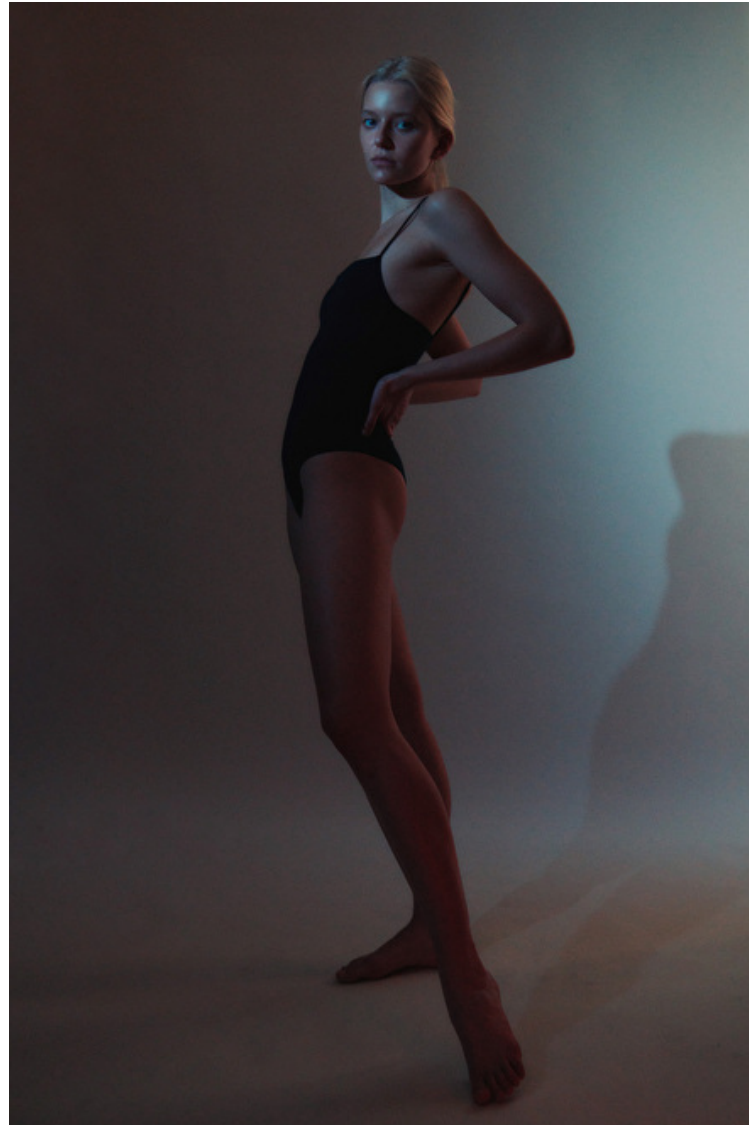

Bust 81cm / 32"

Waist 61cm / 24"

Hips 89cm / 35"

Shoes EU/US/UK 40.5 / 9.5 / 7

Eyes Blue

Hair Blond

Cup B

Location CA & WI