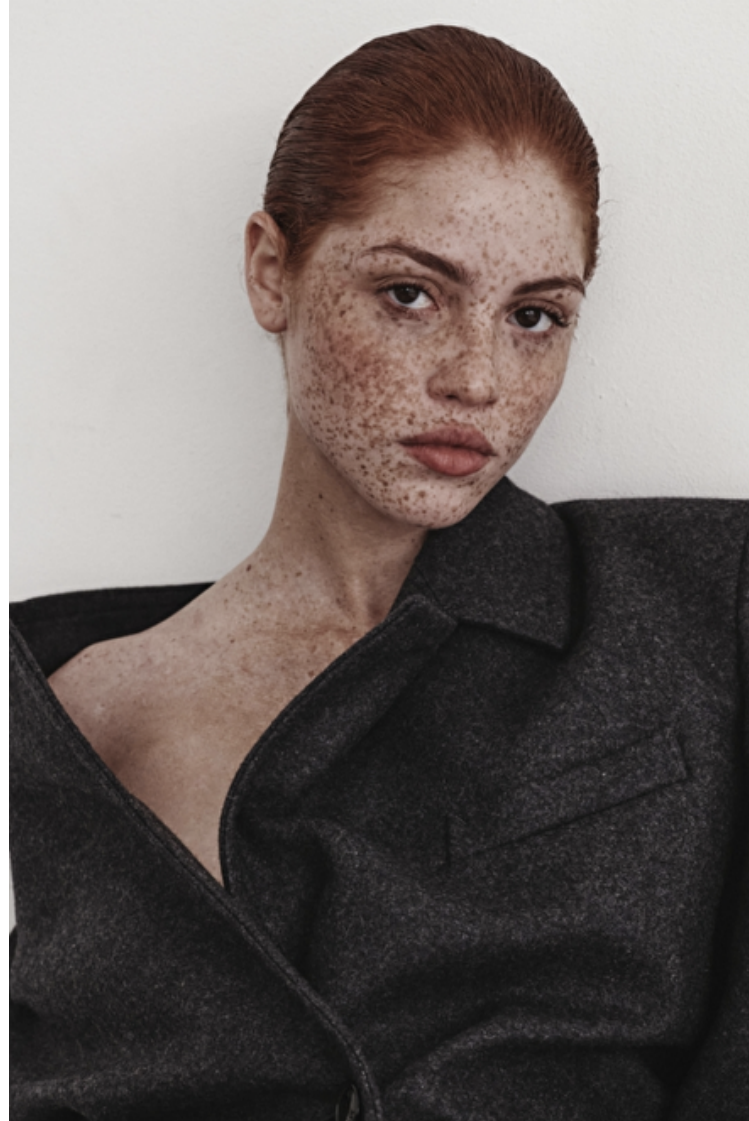

Select

MODEL MANAGEMENT

400 Michigan Ave Ste 700, Chicago, 60611, Illinois, United States

Phone: +1 312 943 3226 Email: info.chicago@selectmodel.com Website: <https://selectmodel.com/>

Paola Ortiz

Height 158cm / 5' 2.0"

Bust 86cm / 34"

Waist 66cm / 26"

Hips 89cm / 35"

Shoes EU/US/UK 38 / 7.5 / 5

Eyes Brown

Hair Red

Cup C