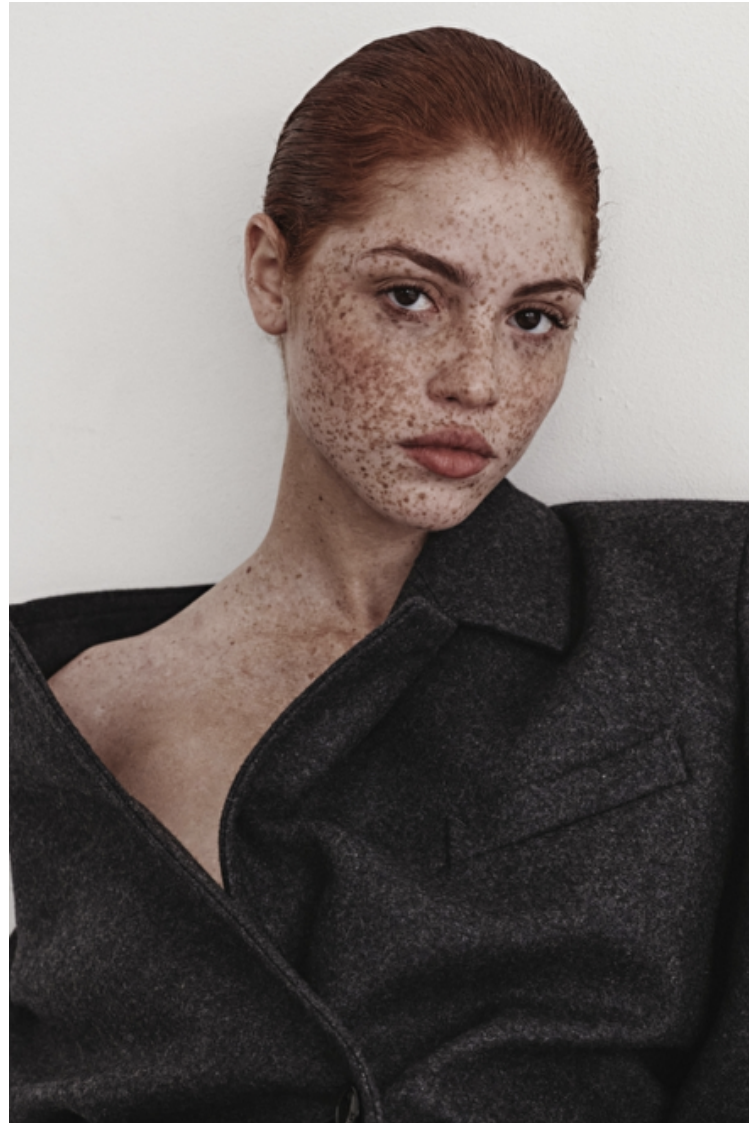

Bust 34cm / 13.5"

Waist 26cm / 10"

Hips 81cm / 32"

Shoes EU/US/UK 38 / 7.5 / 5

Eyes Brown

Hair Red

Cup C

Select