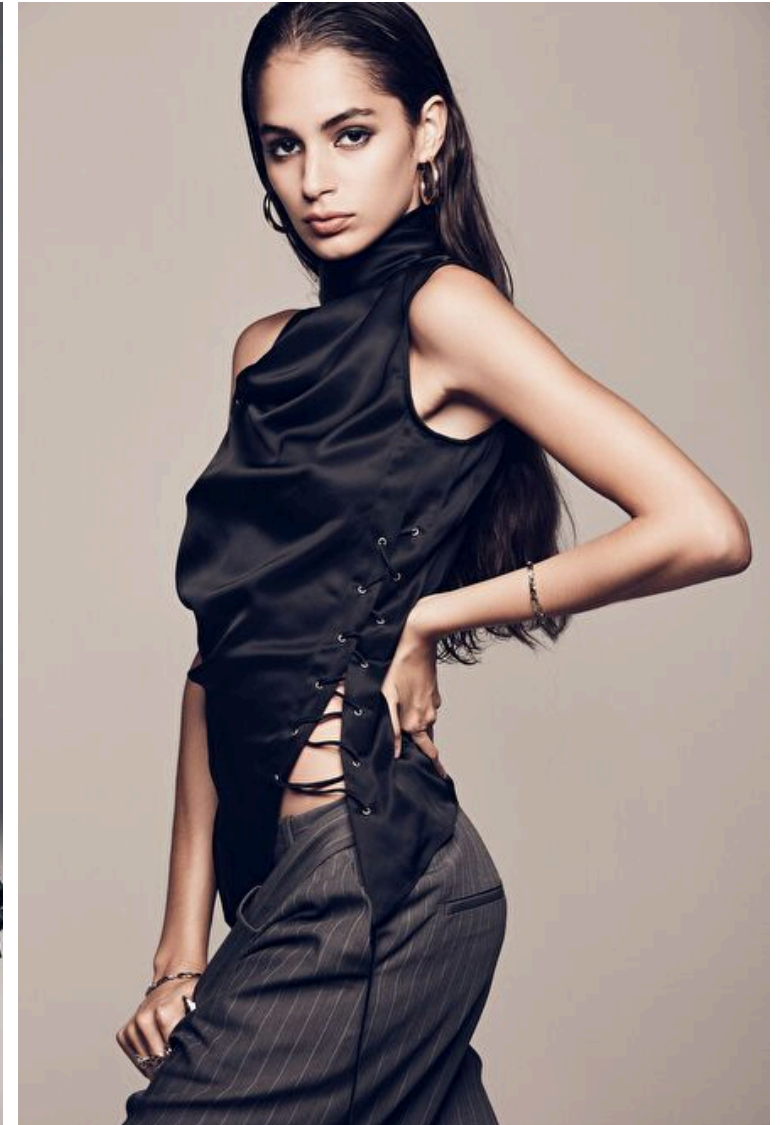

Bust 81cm / 32"

Waist 59cm / 23"

Hips 86cm / 34"

Shoes EU/US/UK 38.5 / 7.5 / 5

Eyes Brown

Hair Brown

Cup B

Select