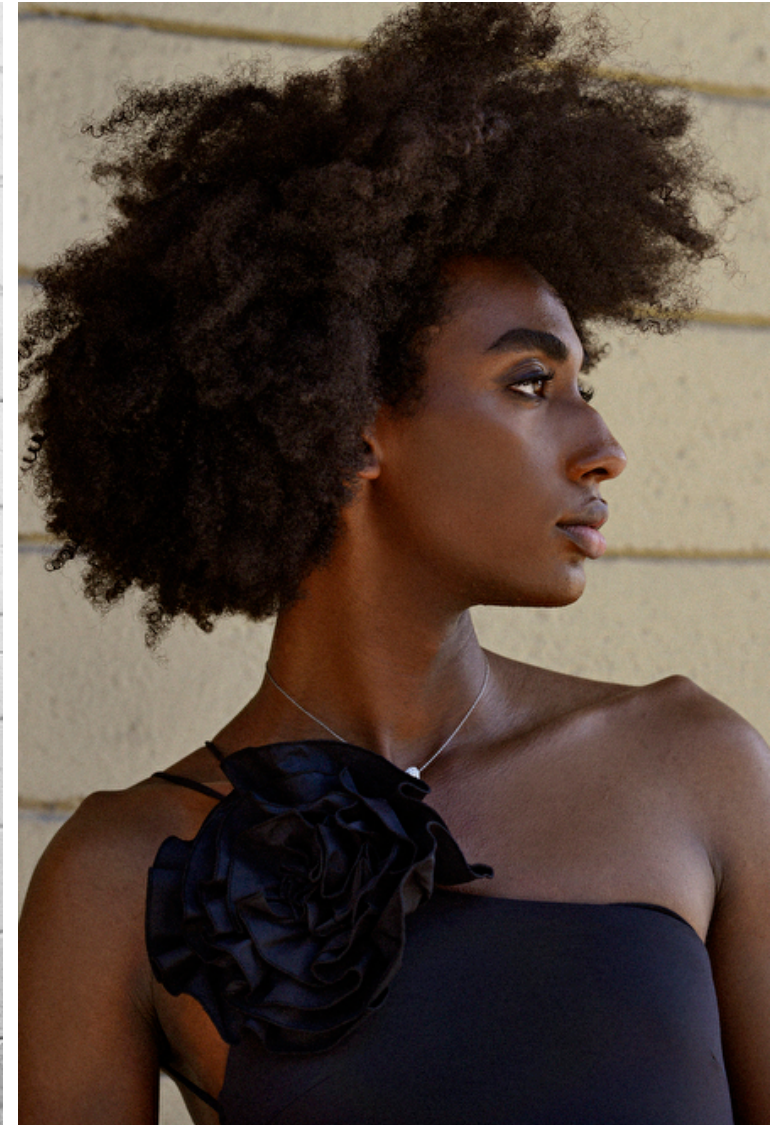

Sleeve 91cm / 36"

Suit size 48cm / 38"

Suit cut Long

Select

MODEL MANAGEMENT

400 Michigan Ave SUITE 700, Chicago, 60611, IL, United States

Phone: +1 312 943 3226 Email: info.chicago@selectmodel.com Website: <https://selectmodel.com/>