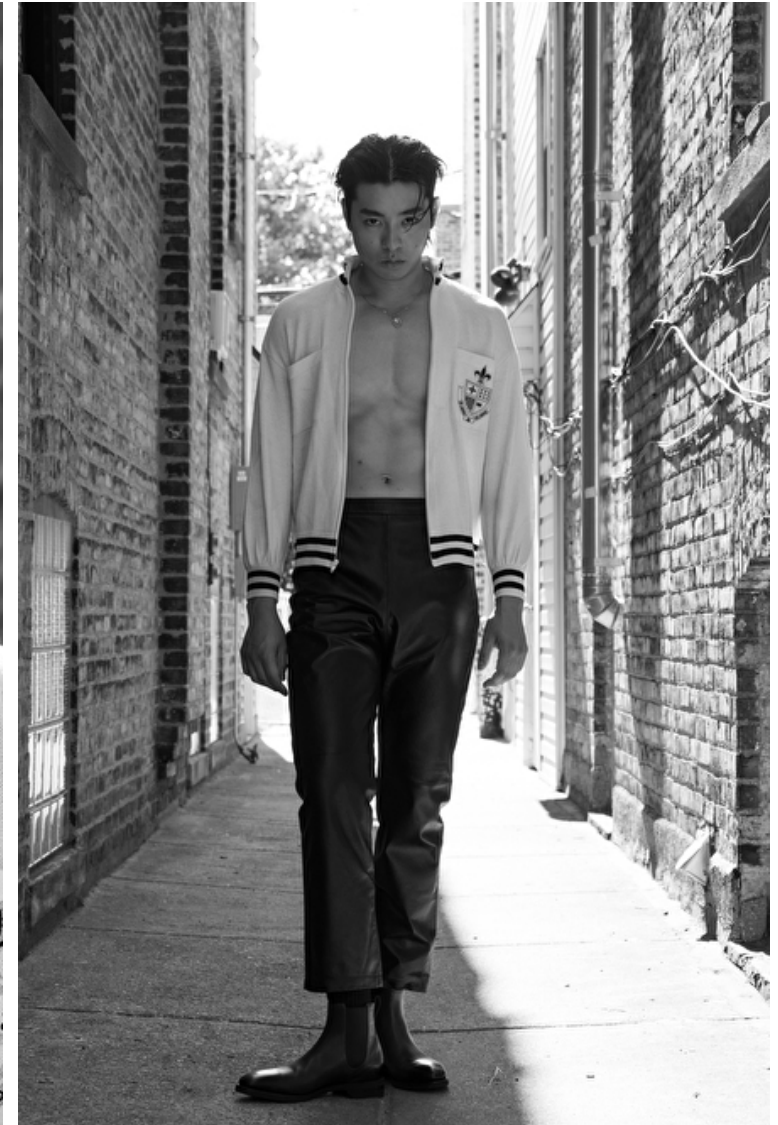

Select

MODEL MANAGEMENT

400 Michigan Ave SUITE 700, Chicago, 60611, IL, United States

Phone: +1 312 943 3226 Email: info.chicago@selectmodel.com Website: <https://selectmodel.com/>

Perry Chong

Height 185cm / 6' 1.0"

Chest 95cm / 37.5"

Waist 78cm / 30.5"

Shoes EU/US/UK 43 / 10.5 / 9

Eyes Dark brown

Hair Black

Inseam 86cm / 34"

Neck 38cm / 15"

Sleeve 87cm / 34.5"

Suit size 50cm / 40"