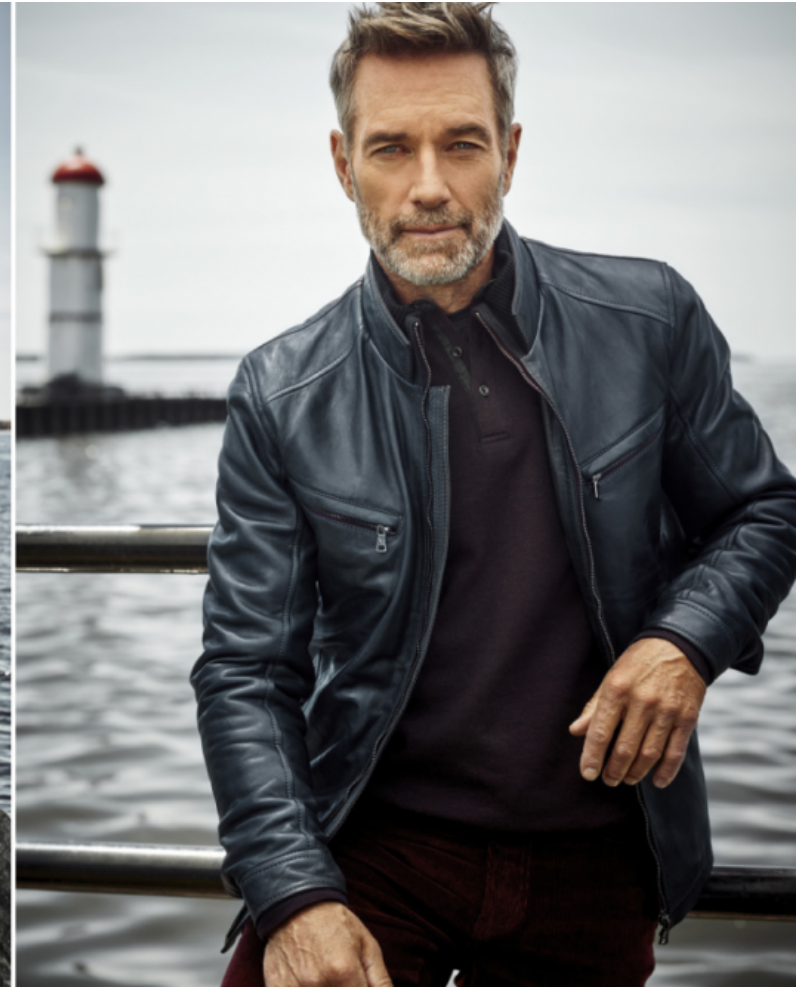

Select

MODEL MANAGEMENT

400 Michigan Ave SUITE 700, Chicago, 60611, UNITED STATES, United States
Phone: +1 312 943 3226 **Email:** info.chicago@selectmodel.com **Website:** <https://selectmodel.com/>

Phil Macaulay

Height 183cm / 6' 0.0"

Waist 81cm / 32"

Shoes EU/US/UK 42.5 / 10 / 8.5

Hair Salt and pepper

Eyes Green

Inseam 81cm / 32"

Neck 41cm / 16"

Suit size 50cm / 40"

Suit cut Regular