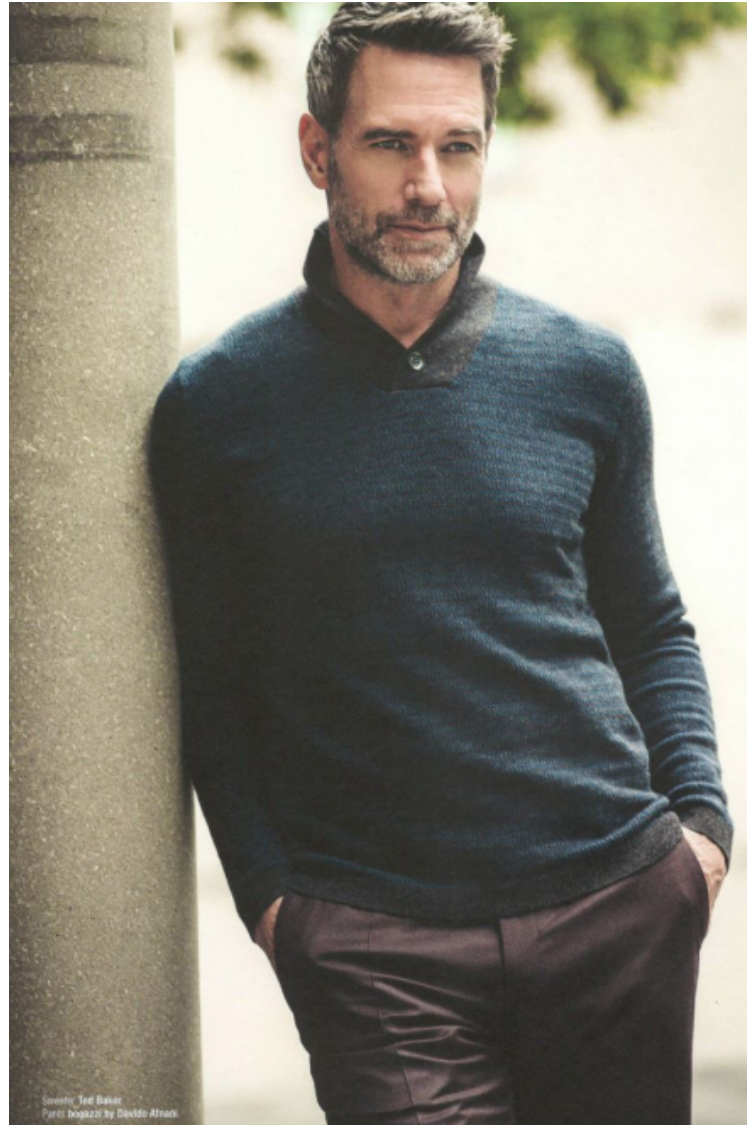

Select

MODEL MANAGEMENT

400 Michigan Ave SUITE 700, Chicago, 60611, UNITED STATES, United States
Phone: +1 312 943 3226 Email: info.chicago@selectmodel.com Website: https://selectmodel.com/

Phil Macaulay

Height 183cm / 6' 0.0"

Waist 81cm / 32"

Shoes EU/US/UK 42.5 / 10 / 8.5

Hair Salt and pepper

Eyes Green

Inseam 81cm / 32"

Neck 41cm / 16"

Suit size 50cm / 40"

Suit cut Regular