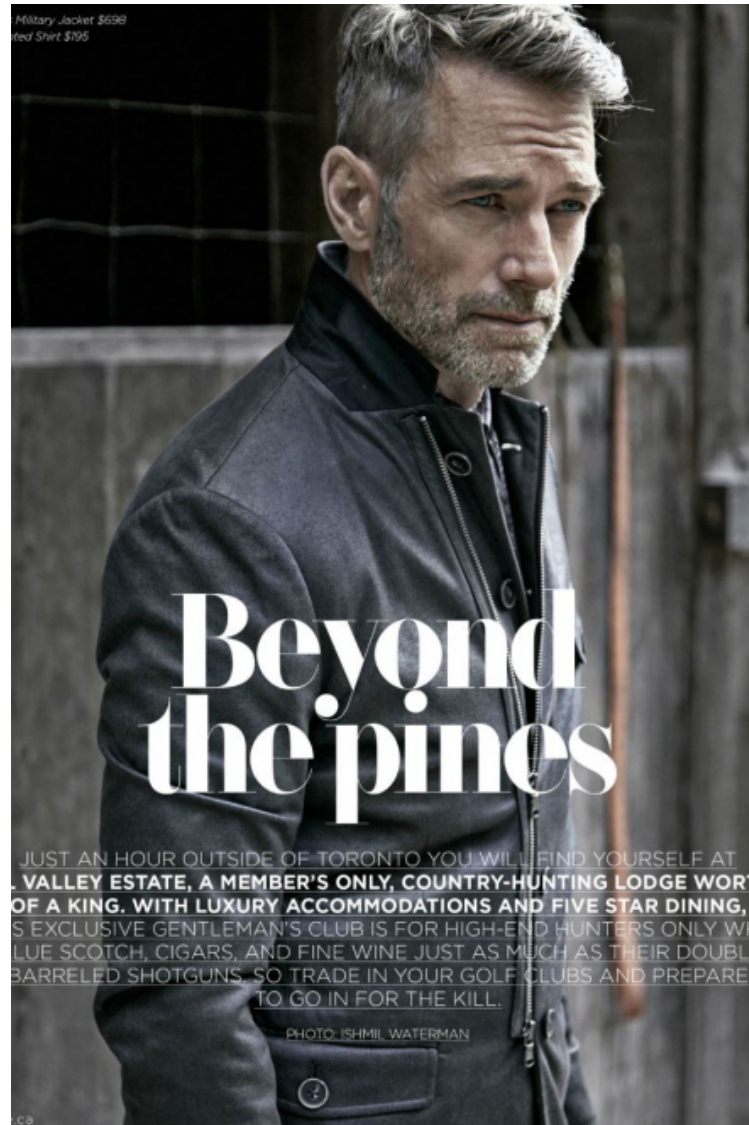

Suit size 50cm / 40"

Suit cut Regular