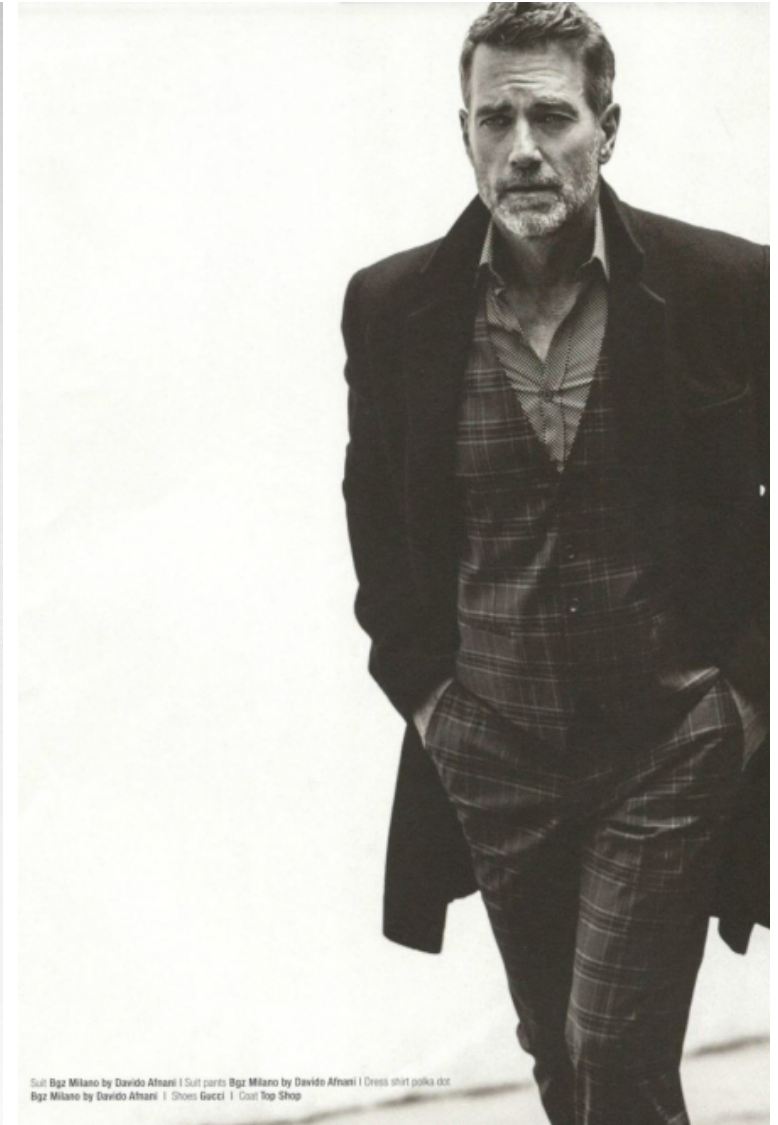

Select

MODEL MANAGEMENT

400 Michigan Ave SUITE 700, Chicago, 60611, UNITED STATES, United States
Phone: +1 312 943 3226 **Email:** info.chicago@selectmodel.com **Website:** https://selectmodel.com/

Phil Macaulay

Height 183cm / 6' 0.0"

Waist 81cm / 32"

Shoes EU/US/UK 42.5 / 10 / 8.5

Hair Salt and pepper

Eyes Green

Inseam 81cm / 32"

Neck 41cm / 16"

Suit size 50cm / 40"

Suit cut Regular