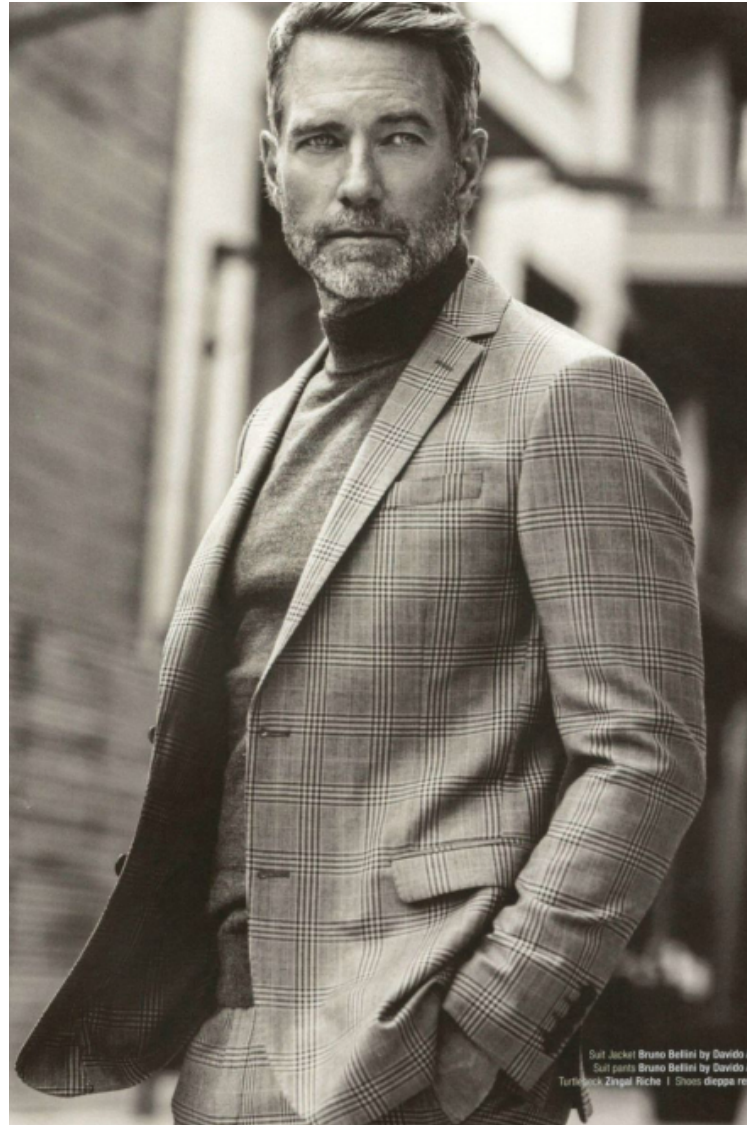

Select

MODEL MANAGEMENT

400 Michigan Ave SUITE 700, Chicago, 60611, UNITED STATES, United States
Phone: +1 312 943 3226 Email: info.chicago@selectmodel.com Website: https://selectmodel.com/

Phil Macaulay

Height 183cm / 6' 0.0"

Waist 81cm / 32"

Shoes EU/US/UK 42.5 / 10 / 8.5

Hair Salt and pepper

Eyes Green

Inseam 81cm / 32"

Neck 41cm / 16"

Suit size 50cm / 40"

Suit cut Regular