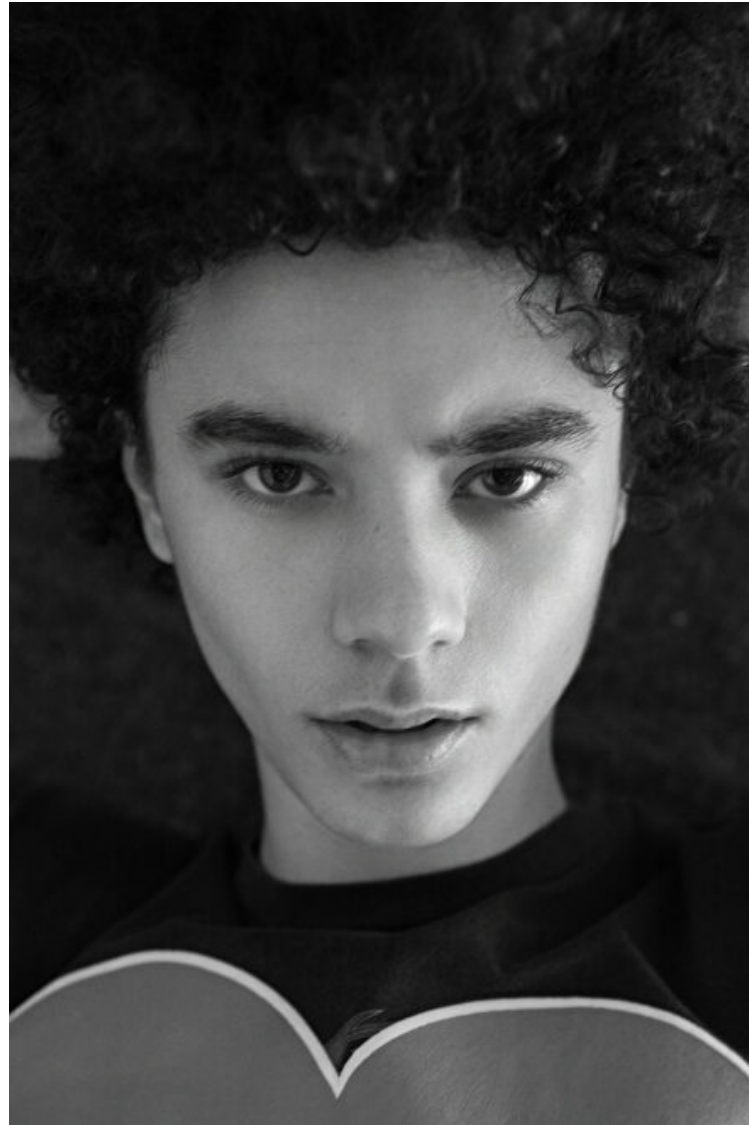

Pierson Stringer

Height 190cm / 6' 3.0"

Chest 93cm / 36.5"

Waist 75cm / 29.5"

Shoes EU/US/UK 44.5 / 11.5 /
10

Eyes Hazel

Hair Brown

Inseam 81cm / 32"

Neck 39cm / 15.5"

Sleeve 89cm / 35"

Suit size 46cm / 36"

Suit cut Long

Select

MODEL MANAGEMENT

400 Michigan Ave Ste 700, Chicago, 60611, Illinois, United States

Phone: +1 312 943 3226 Email: info.chicago@selectmodel.com Website: <https://selectmodel.com/>