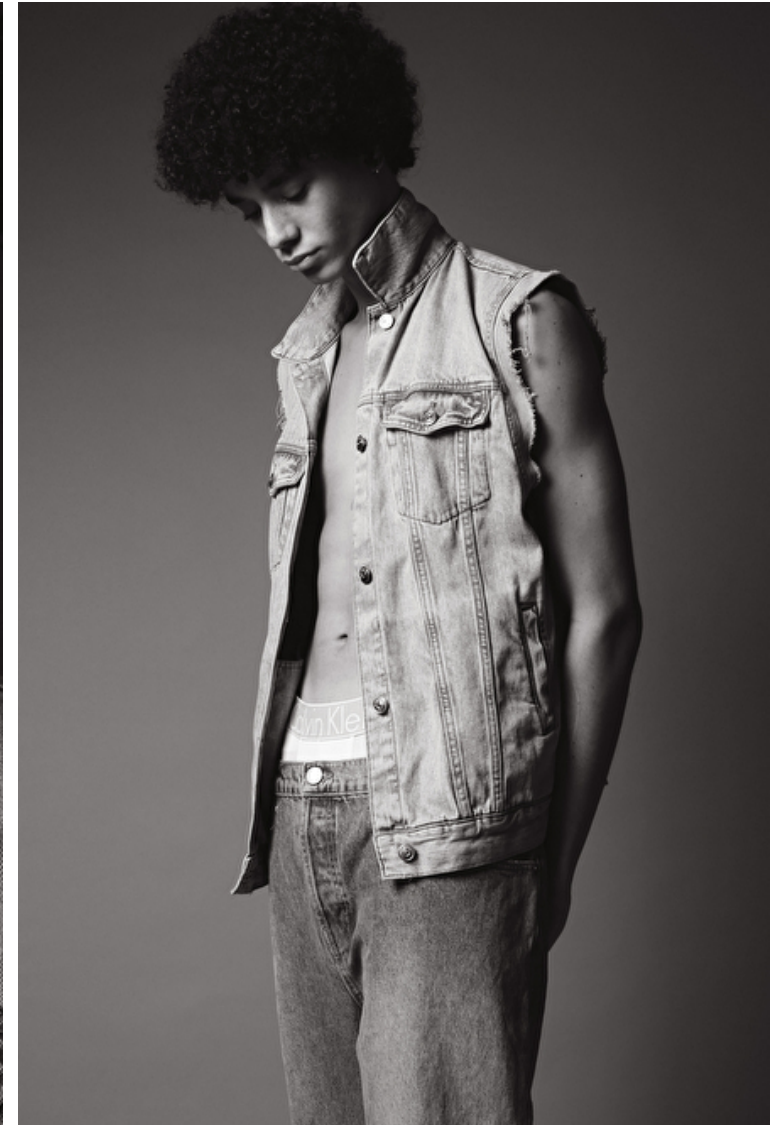

Select

MODEL MANAGEMENT

400 Michigan Ave Ste 700, Chicago, 60611, Illinois, United States

Phone: +1 312 943 3226 Email: info.chicago@selectmodel.com Website: <https://selectmodel.com/>

Pierson Stringer

Height 190cm / 6' 3.0"

Chest 93cm / 36.5"

Waist 75cm / 29.5"

Shoes EU/US/UK 44.5 / 11.5 /
10

Eyes Hazel

Hair Brown

Inseam 81cm / 32"

Neck 39cm / 15.5"

Sleeve 89cm / 35"

Suit size 46cm / 36"

Suit cut Long