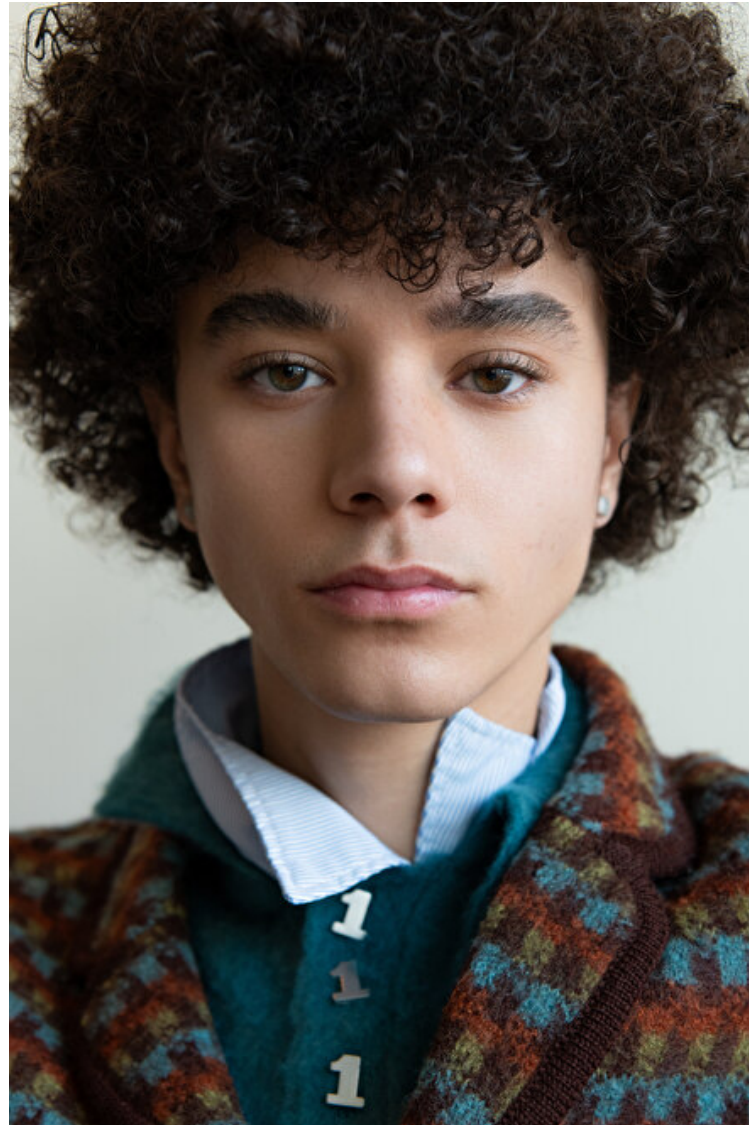

Shoes EU/US/UK 44.5 / 11.5 /
10

Eyes Hazel

Hair Brown

Inseam 81cm / 32"

Neck 39cm / 15.5"

Sleeve 89cm / 35"

Suit size 46cm / 36"

Suit cut Long