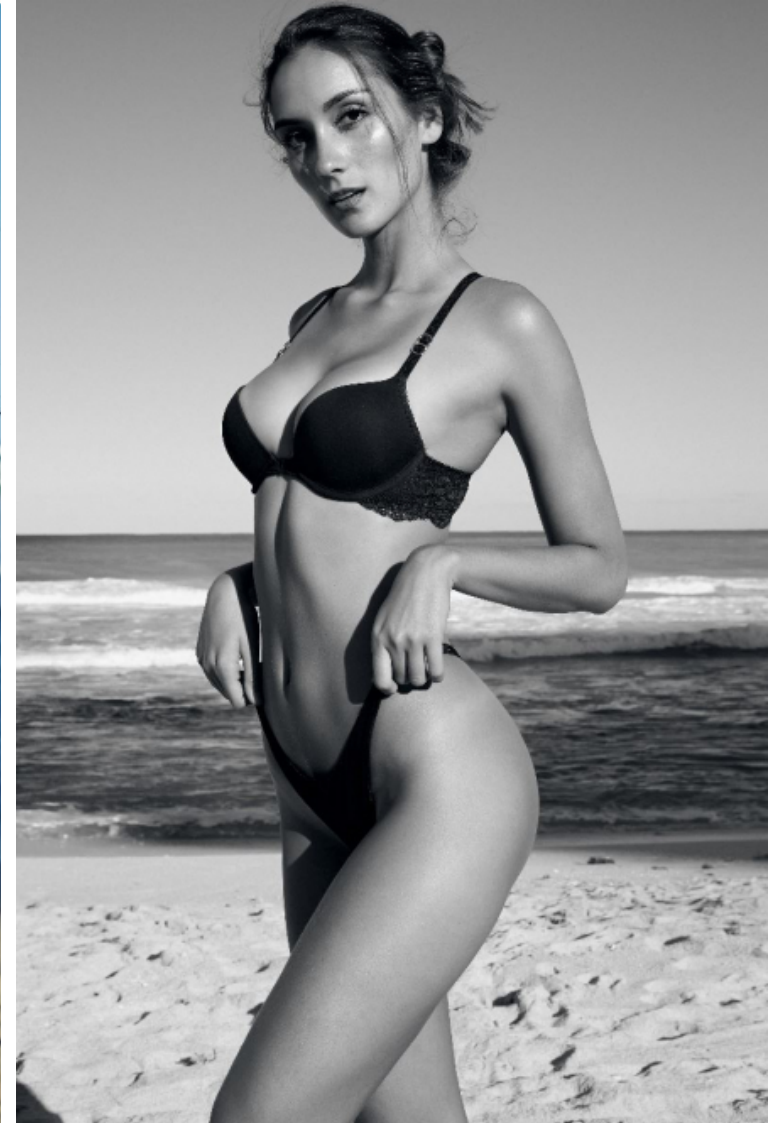

Select

MODEL MANAGEMENT

400 Michigan Ave SUITE 700, Chicago, 60611, IL, United States
Phone: +1 312 943 3226 **Email:** info.chicago@selectmodel.com **Website:** <https://selectmodel.com/>

Priscilla Ricart

Height 177cm / 5' 9.5"

Bust 81cm / 32"

Waist 58cm / 23"

Hips 91cm / 36"

Shoes EU/US/UK 41 / 9.5 / 8

Hair Brown

Eyes Brown

Cup C