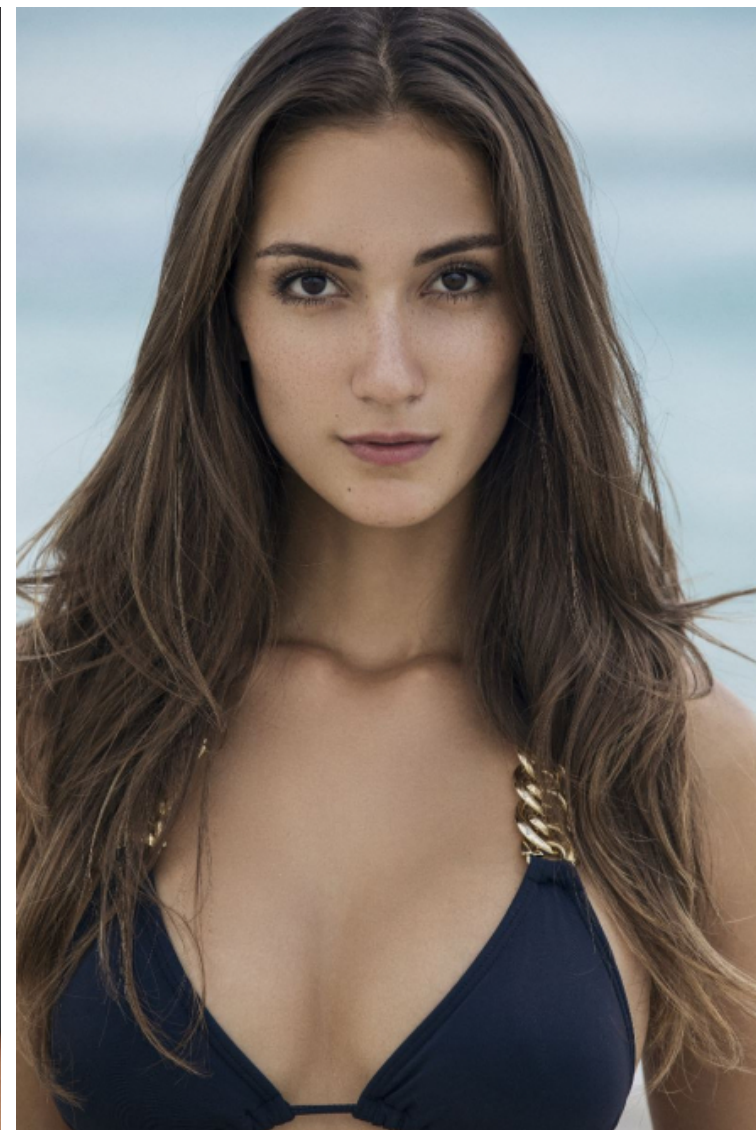

Height 177cm / 5' 9.5"

Bust 81cm / 32"

Waist 58cm / 23"

Hips 91cm / 36"

Shoes EU/US/UK 41 / 9.5 / 8

Hair Brown

Eyes Brown

Cup C