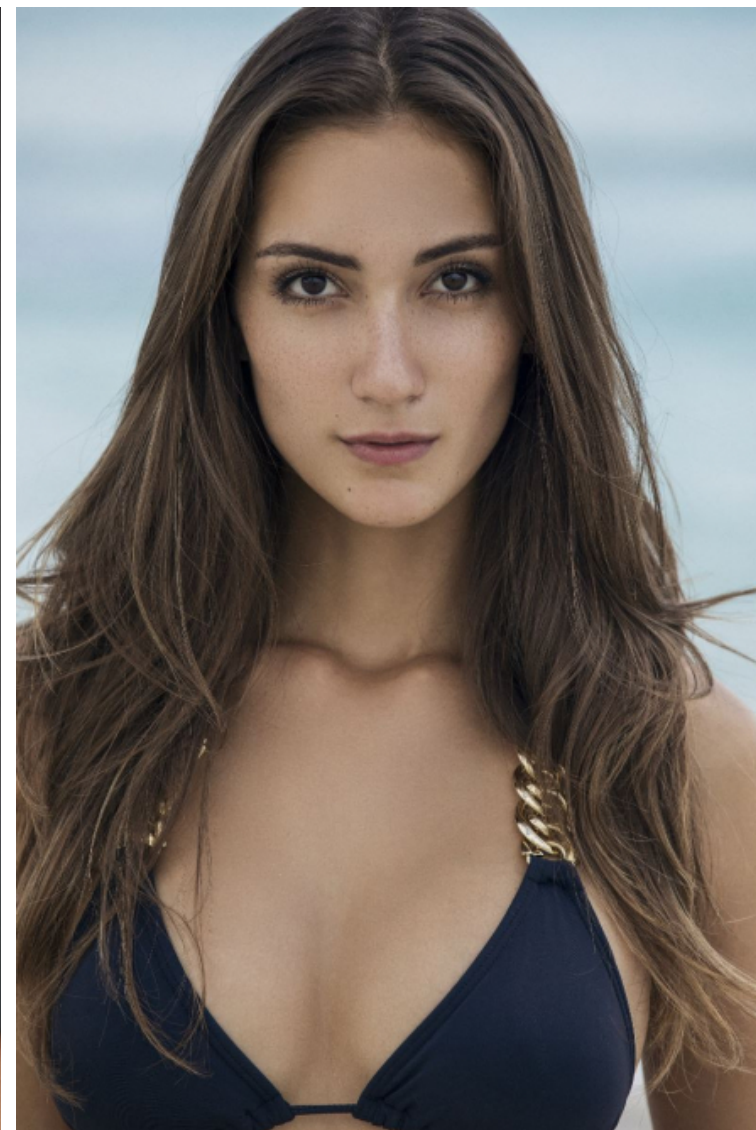

Select

MODEL MANAGEMENT

400 Michigan Ave SUITE 700, Chicago, 60611, IL, United States
Phone: +1 312 943 3226 Email: info.chicago@selectmodel.com Website: <https://selectmodel.com/>

Priscilla Ricart

Height 177cm / 5' 9.5"

Bust 81cm / 32"

Waist 58cm / 23"

Hips 91cm / 36"

Shoes EU/US/UK 41 / 9.5 / 8

Hair Brown

Eyes Brown

Cup C