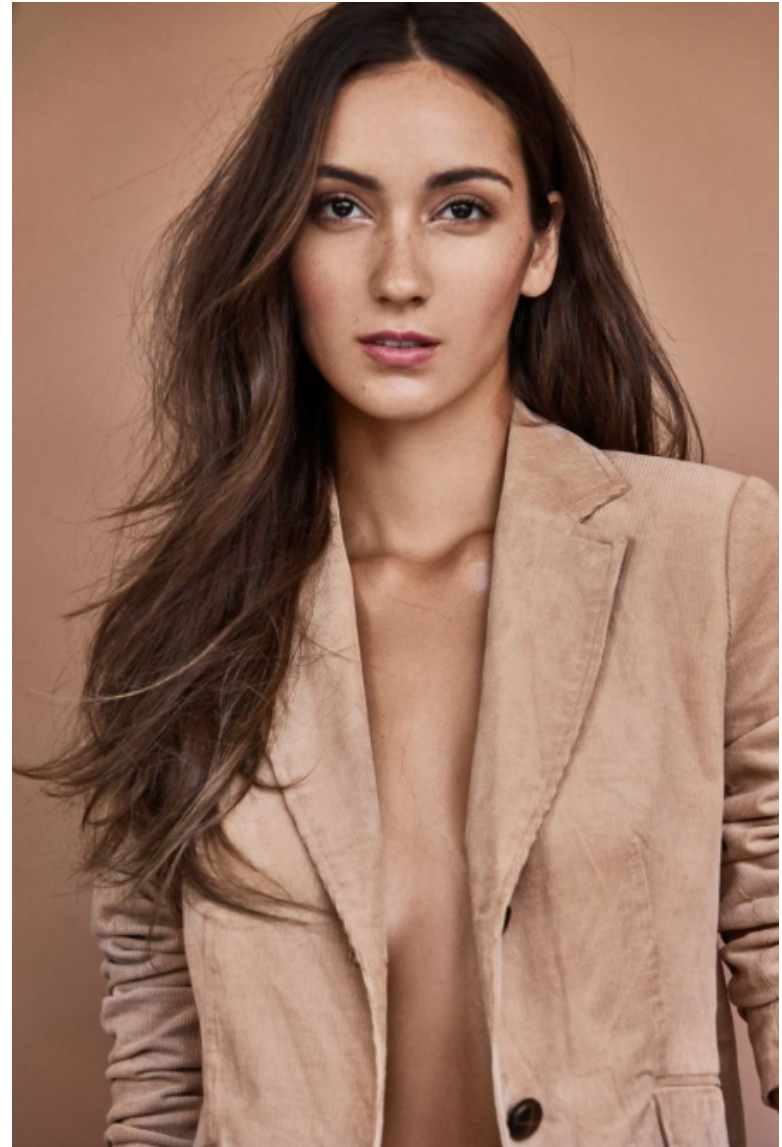

Select

MODEL MANAGEMENT

400 Michigan Ave SUITE 700, Chicago, 60611, IL, United States

Phone: +1 312 943 3226 Email: info.chicago@selectmodel.com Website: <https://selectmodel.com/>

Priscilla Ricart

Height 177cm / 5' 9.5"

Bust 81cm / 32"

Waist 58cm / 23"

Hips 91cm / 36"

Shoes EU/US/UK 41 / 9.5 / 8

Hair Brown

Eyes Brown

Cup C