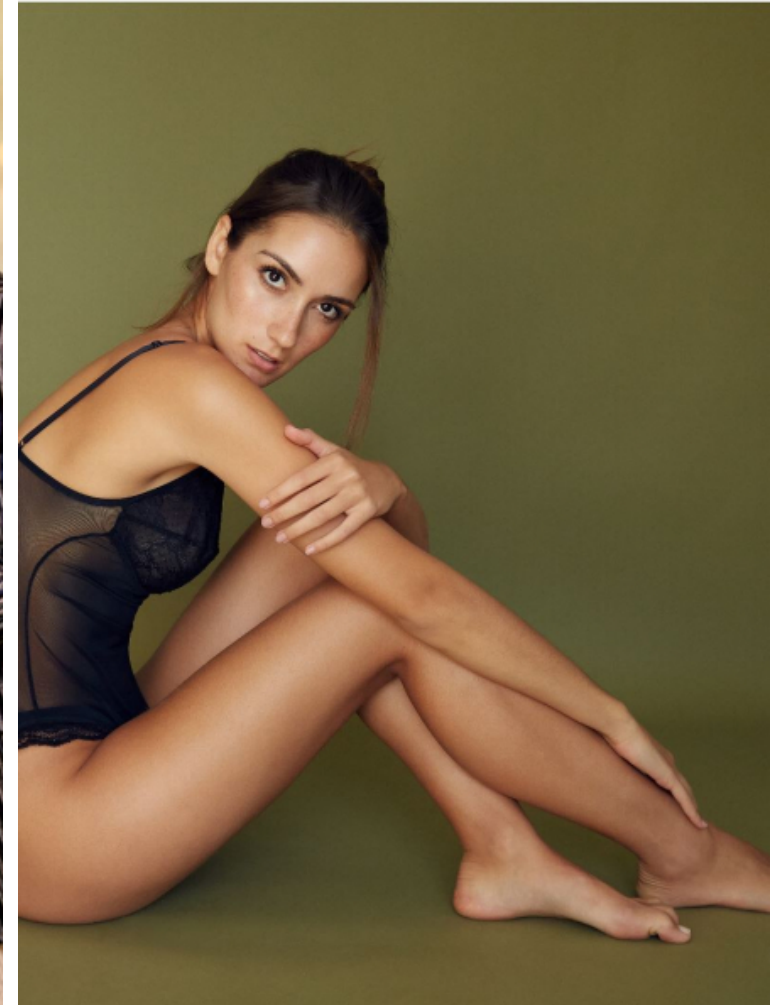

Height 177cm / 5' 9.5"

Bust 81cm / 32"

Waist 58cm / 23"

Hips 91cm / 36"

Shoes EU/US/UK 41 / 9.5 / 8

Hair Brown

Eyes Brown

Cup C