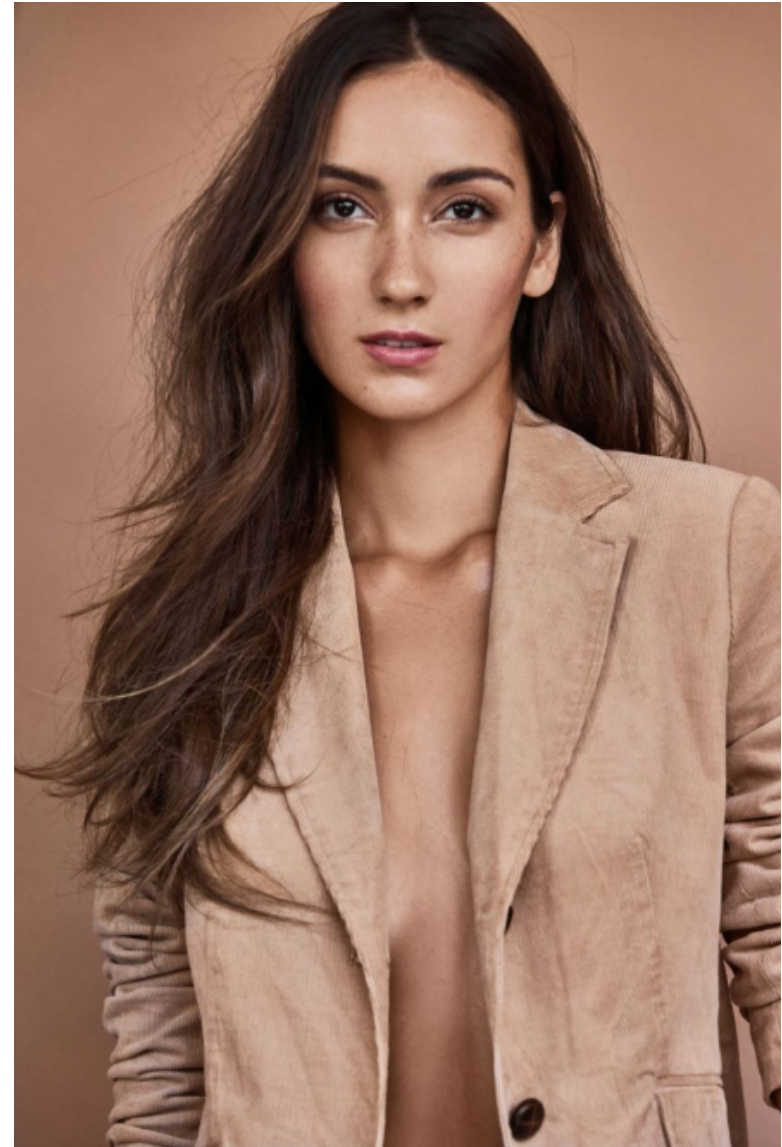

Height 177cm / 5' 9.5"

Bust 81cm / 32"

Waist 58cm / 23"

Hips 91cm / 36"

Shoes EU/US/UK 41 / 9.5 / 8

Hair Brown

Eyes Brown

Cup C