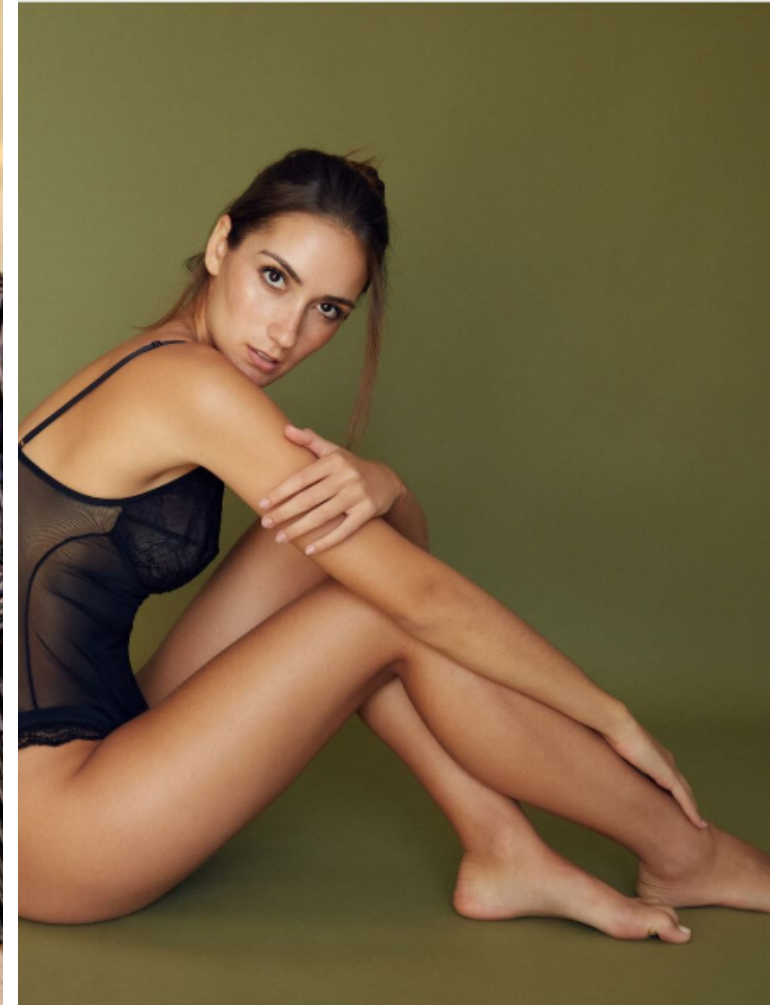

Select

MODEL MANAGEMENT

400 Michigan Ave SUITE 700, Chicago, 60611, IL, United States
Phone: +1 312 943 3226 Email: info.chicago@selectmodel.com Website: <https://selectmodel.com/>

Priscilla Ricart

Height 177cm / 5' 9.5"

Bust 81cm / 32"

Waist 58cm / 23"

Hips 91cm / 36"

Shoes EU/US/UK 41 / 9.5 / 8

Hair Brown

Eyes Brown

Cup C