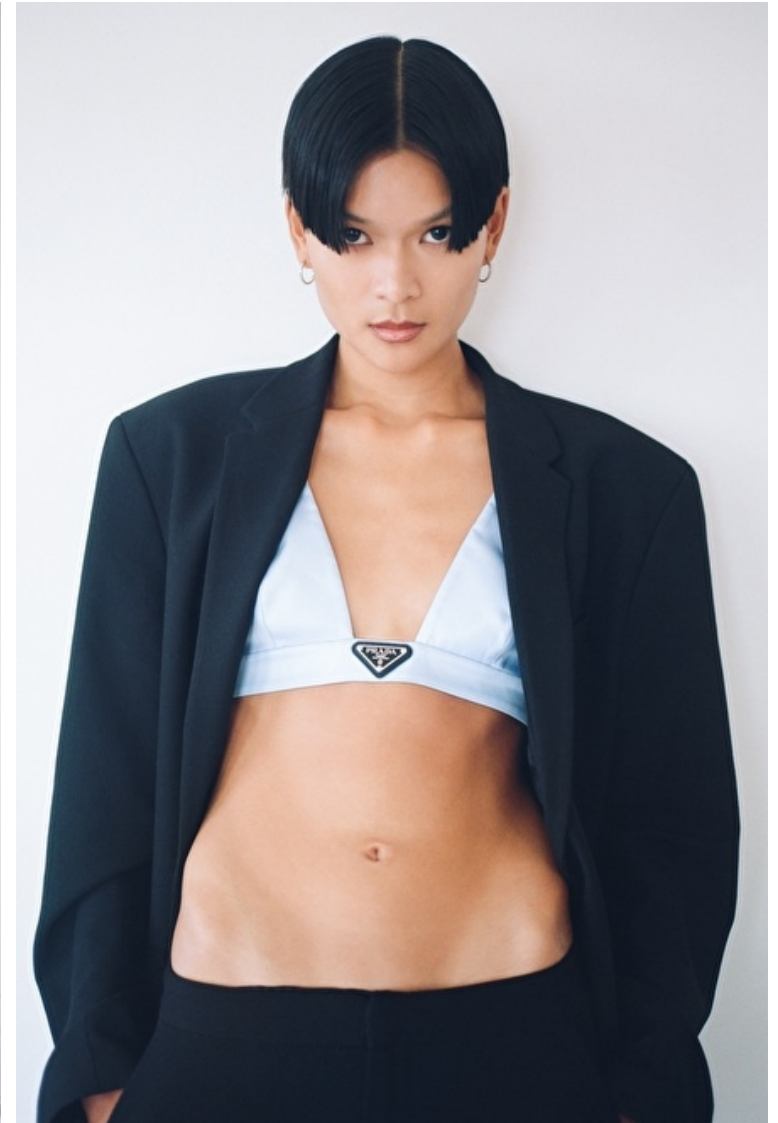

Select

MODEL MANAGEMENT

400 Michigan Ave Ste 700, Chicago, 60611, Illinois, United States

Phone: +1 312 943 3226 Email: info.chicago@selectmodel.com Website: <https://selectmodel.com/>

Pure

Height 178cm / 5' 10.0"

Bust 81cm / 32"

Waist 61cm / 24"

Hips 86cm / 34"

Shoes EU/US/UK 39.5 / 8.5 / 6

Eyes Brown

Hair Brown

Cup A