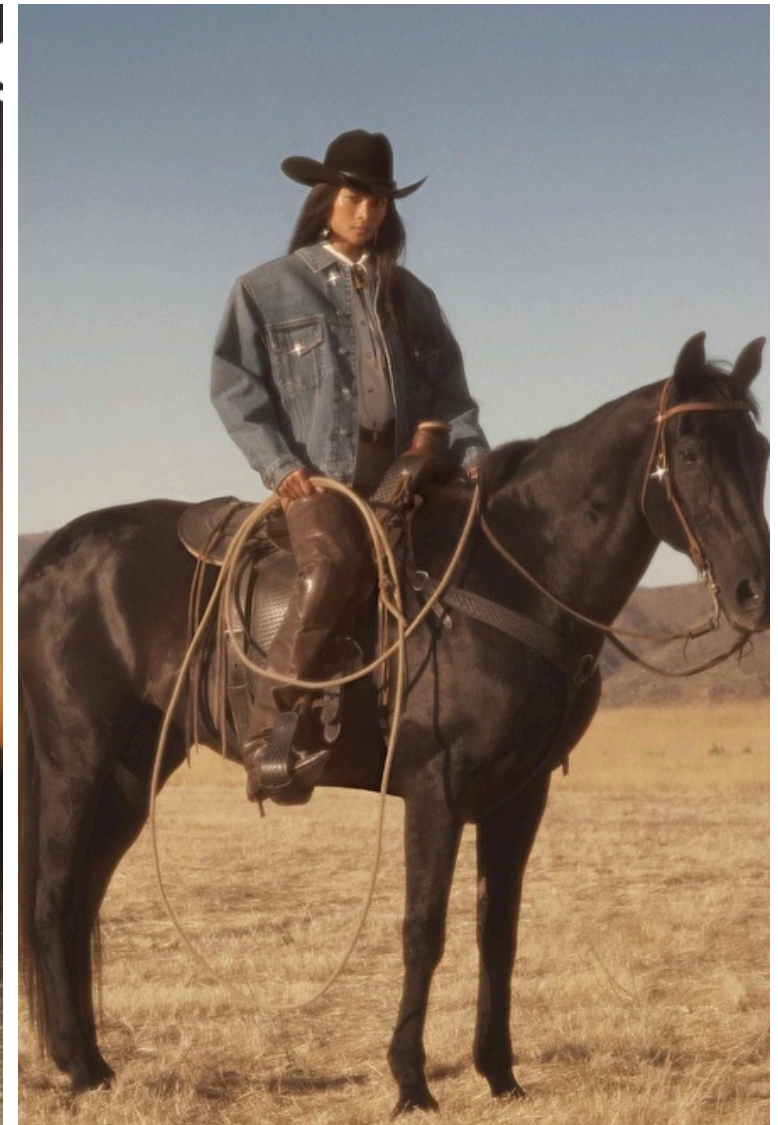

Bust 81cm / 32"

Waist 61cm / 24"

Hips 86cm / 34"

Shoes EU/US/UK 39.5 / 8.5 / 6

Eyes Brown

Hair Brown

Cup A

Select