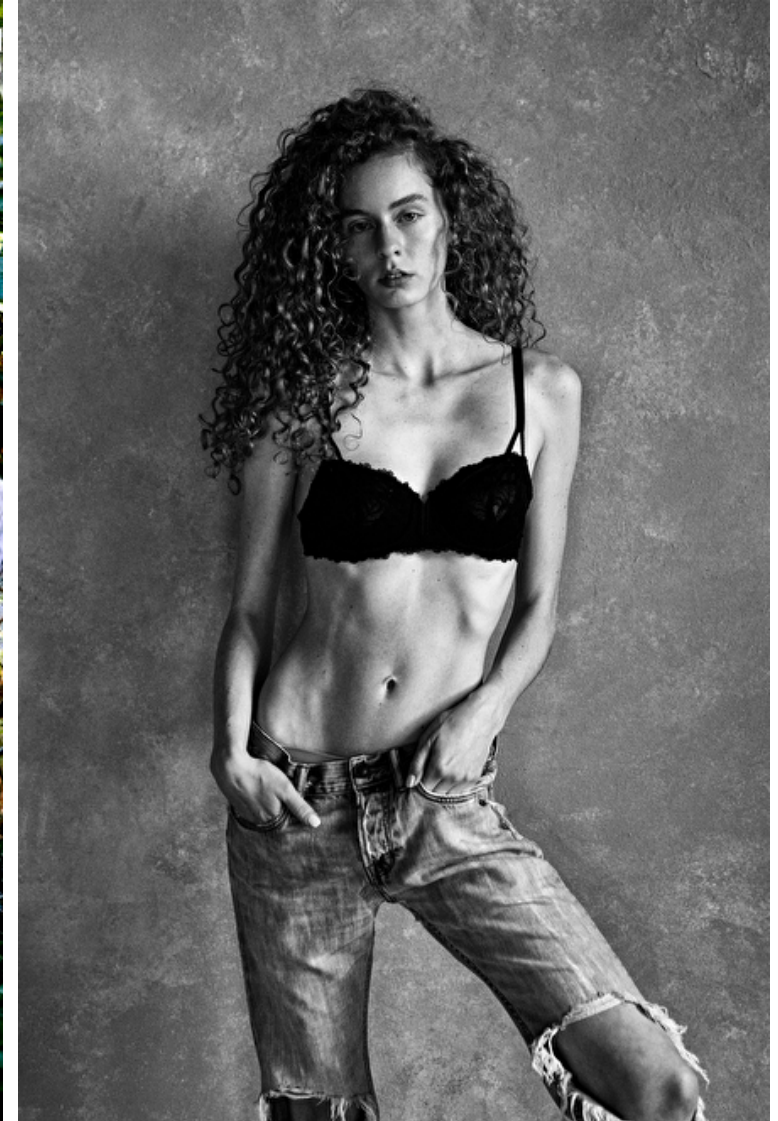

Select

MODEL MANAGEMENT

400 Michigan Ave SUITE 700, Chicago, 60611, IL, United States
Phone: +1 312 943 3226 Email: info.chicago@selectmodel.com Website: <https://selectmodel.com/>

Rachel Farmer

Height 178cm / 5' 10.0"

Size EU/US 32 / 2

Bust 81cm / 32"

Waist 62cm / 24.5"

Hips 86cm / 34"

Shoes EU/US/UK 39.5 / 8.5 / 6

Eyes Blue green

Hair Red

Cup B