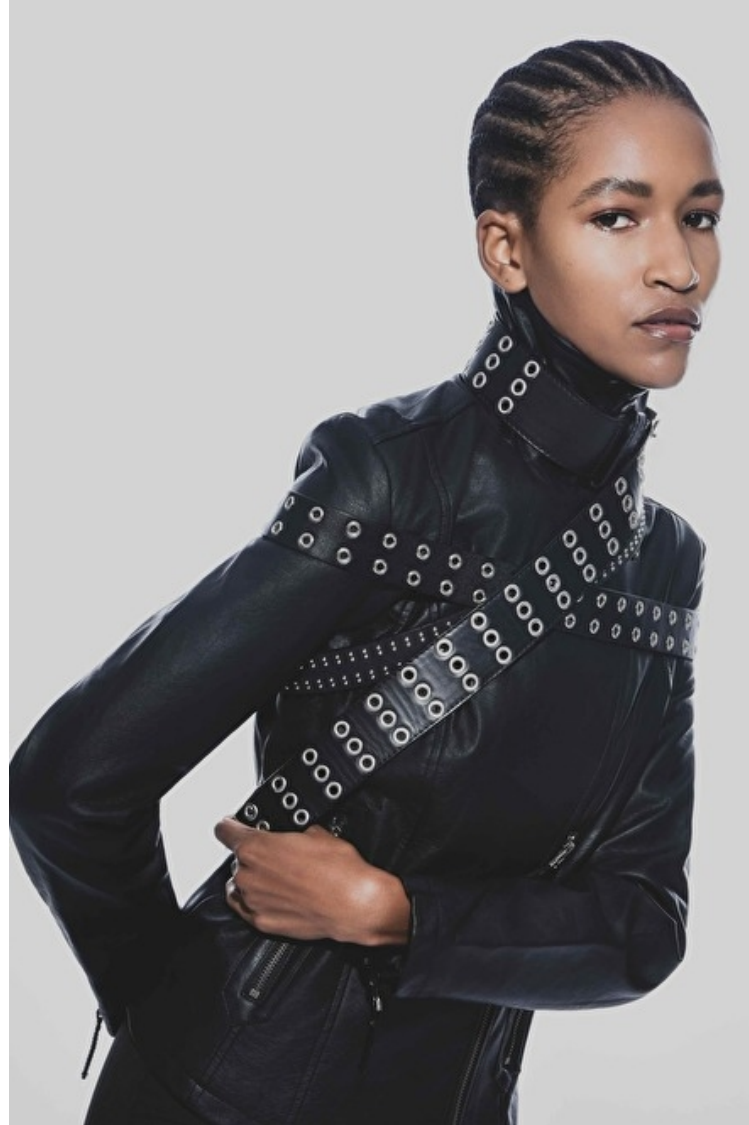

Rain Alexandra

Height 175cm / 5' 9.0"

Bust 79cm / 31"

Waist 58cm / 23"

Hips 86cm / 34"

Shoes EU/US/UK 40 / 9 / 7

Eyes Dark brown

Hair Black