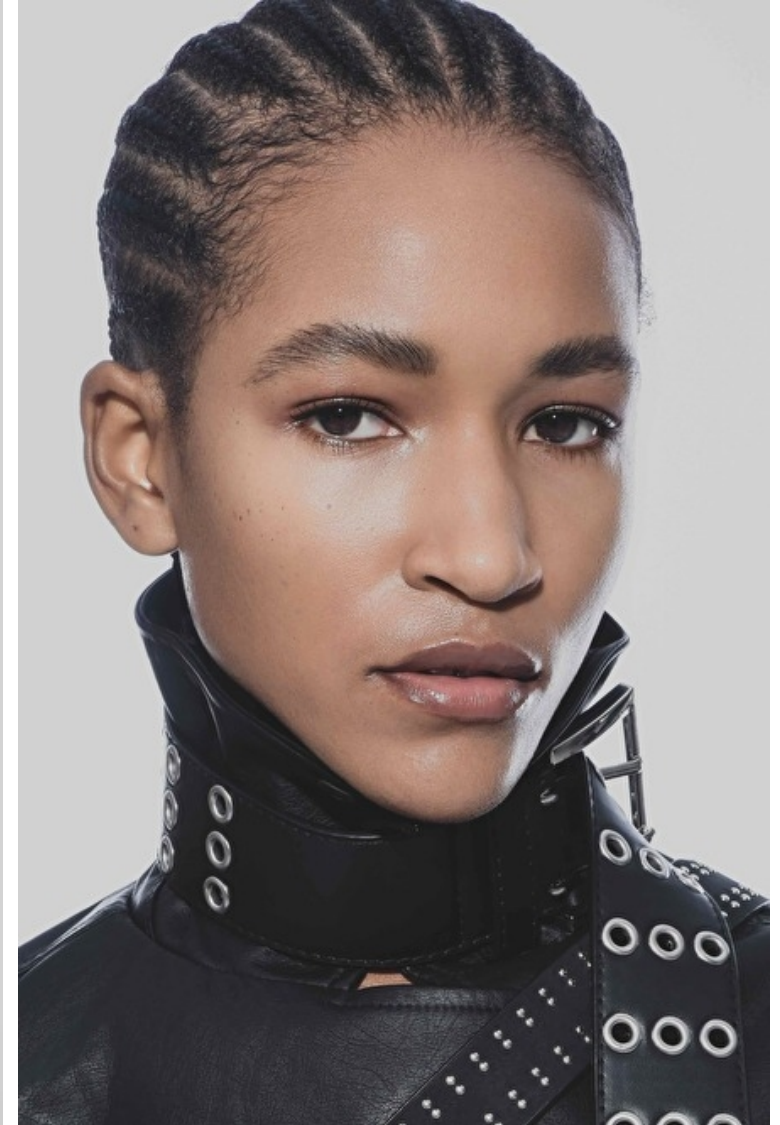

Rain Alexandra

Height 175cm / 5' 9.0"

Bust 79cm / 31"

Waist 58cm / 23"

Hips 86cm / 34"

Shoes EU/US/UK 40 / 9 / 7

Eyes Dark brown

Hair Black