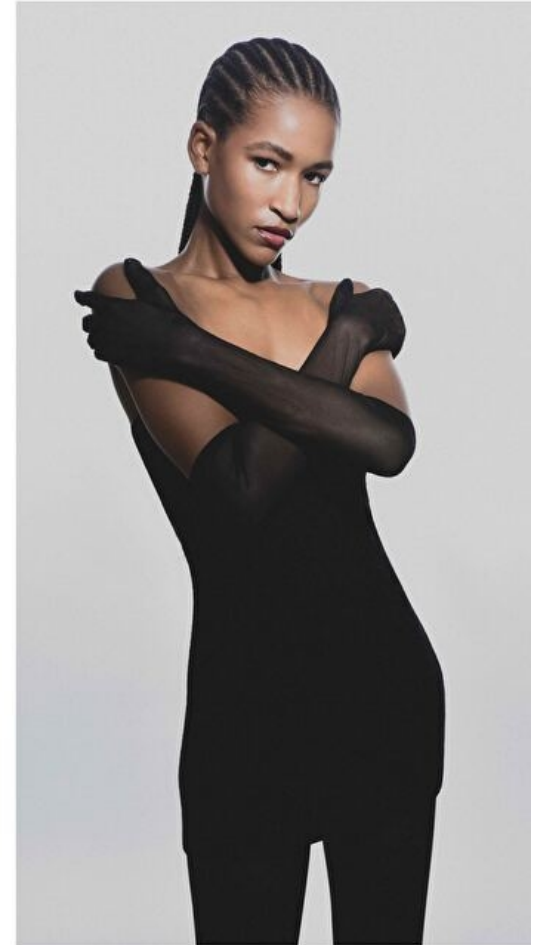

Select

MODEL MANAGEMENT

400 Michigan Ave Ste 700, Chicago, 60611, Illinois, United States

Phone: +1 312 943 3226 Email: info.chicago@selectmodel.com Website: <https://selectmodel.com/>

Rain Alexandra

Height 175cm / 5' 9.0"

Bust 79cm / 31"

Waist 58cm / 23"

Hips 86cm / 34"

Shoes EU/US/UK 40 / 9 / 7

Eyes Dark brown

Hair Black