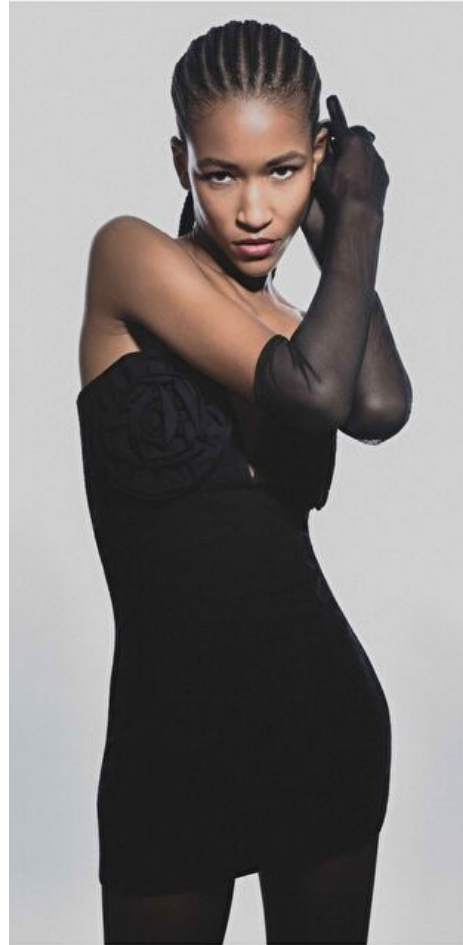

Select

MODEL MANAGEMENT

400 Michigan Ave Ste 700, Chicago, 60611, Illinois, United States

Phone: +1 312 943 3226 Email: info.chicago@selectmodel.com Website: <https://selectmodel.com/>

Rain Alexandra

Height 175cm / 5' 9.0"

Bust 79cm / 31"

Waist 58cm / 23"

Hips 86cm / 34"

Shoes EU/US/UK 40 / 9 / 7

Eyes Dark brown

Hair Black