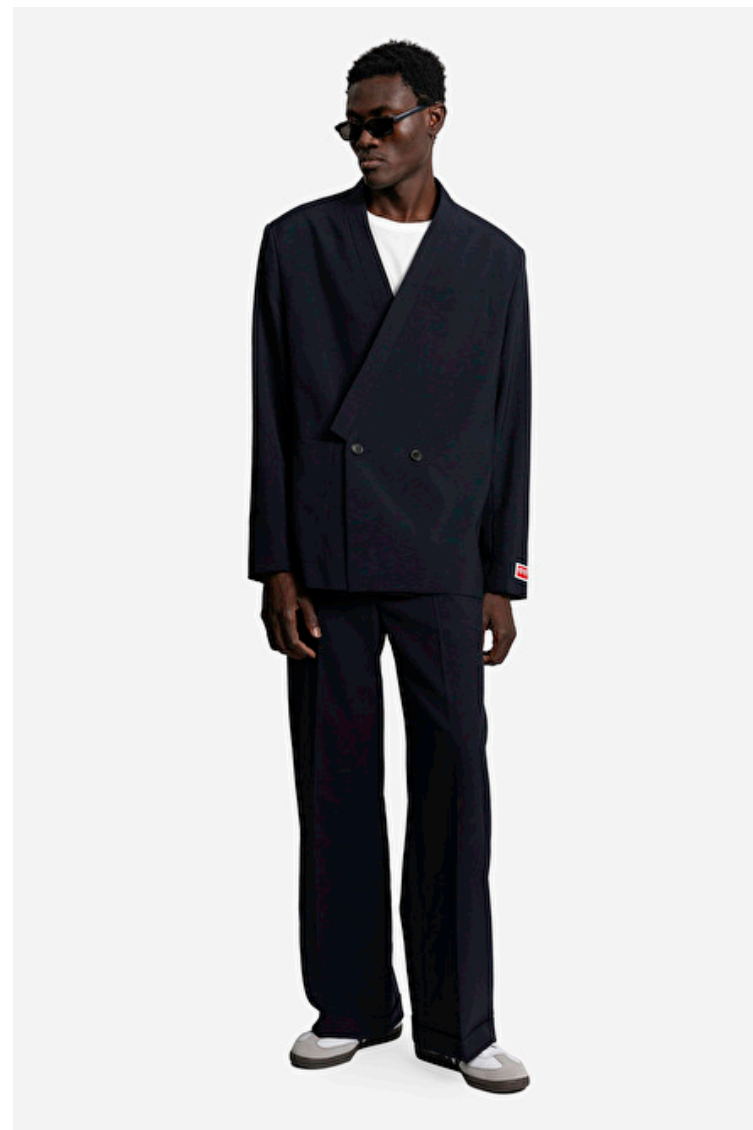

Select

MODEL MANAGEMENT

400 Michigan Ave SUITE 700, Chicago, 60611, UNITED STATES, United States
Phone: +1 312 943 3226 Email: info.chicago@selectmodel.com Website: <https://selectmodel.com/>

Razak

Height 187cm / 6' 1.5"

Chest 89cm / 35"

Waist 76cm / 30"

Shoes EU/US/UK 42 / 9.5 / 8

Eyes Brown

Hair Black

Inseam 76cm / 30"

Neck 36cm / 14"

Sleeve 71cm / 28"

Suit size 50cm / 40"

Suit cut Regular

Location IL