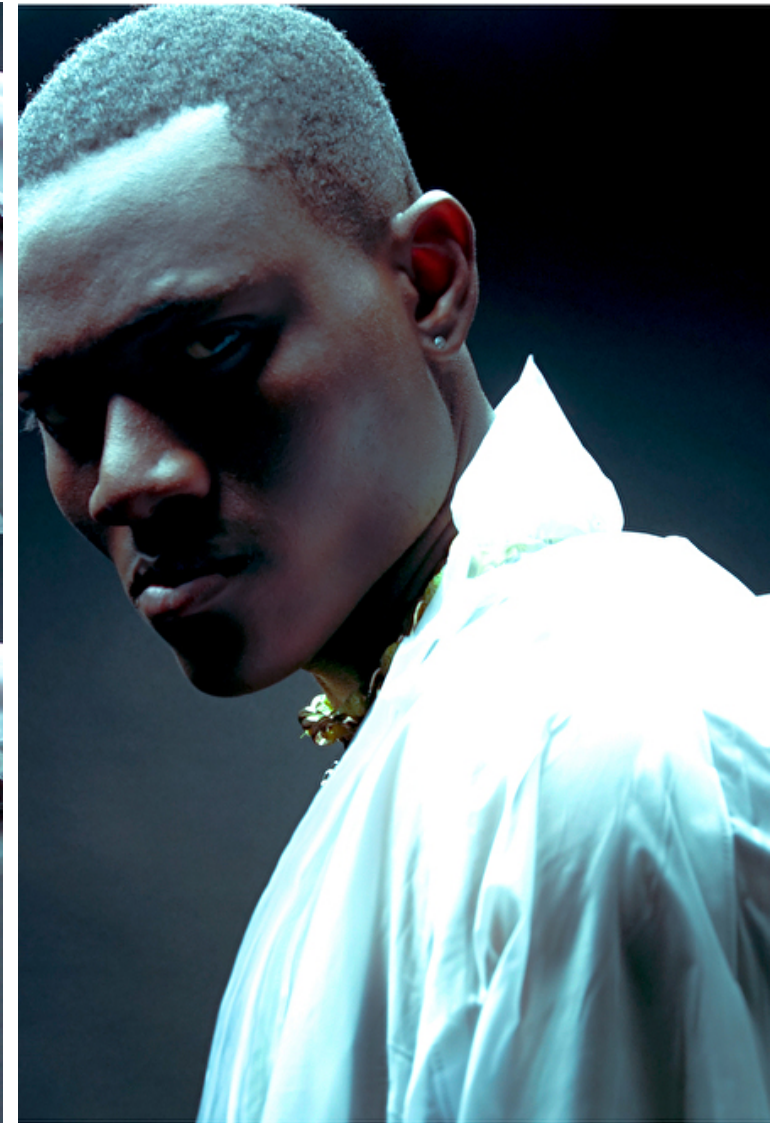

Select

MODEL MANAGEMENT

400 Michigan Ave SUITE 700, Chicago, 60611, UNITED STATES, United States
Phone: +1 312 943 3226 Email: info.chicago@selectmodel.com Website: <https://selectmodel.com/>

Razak

Height 187cm / 6' 1.5"

Chest 89cm / 35"

Waist 76cm / 30"

Shoes EU/US/UK 42 / 9.5 / 8

Eyes Brown

Hair Black

Inseam 76cm / 30"

Neck 36cm / 14"

Sleeve 71cm / 28"

Suit size 50cm / 40"

Suit cut Regular

Location IL