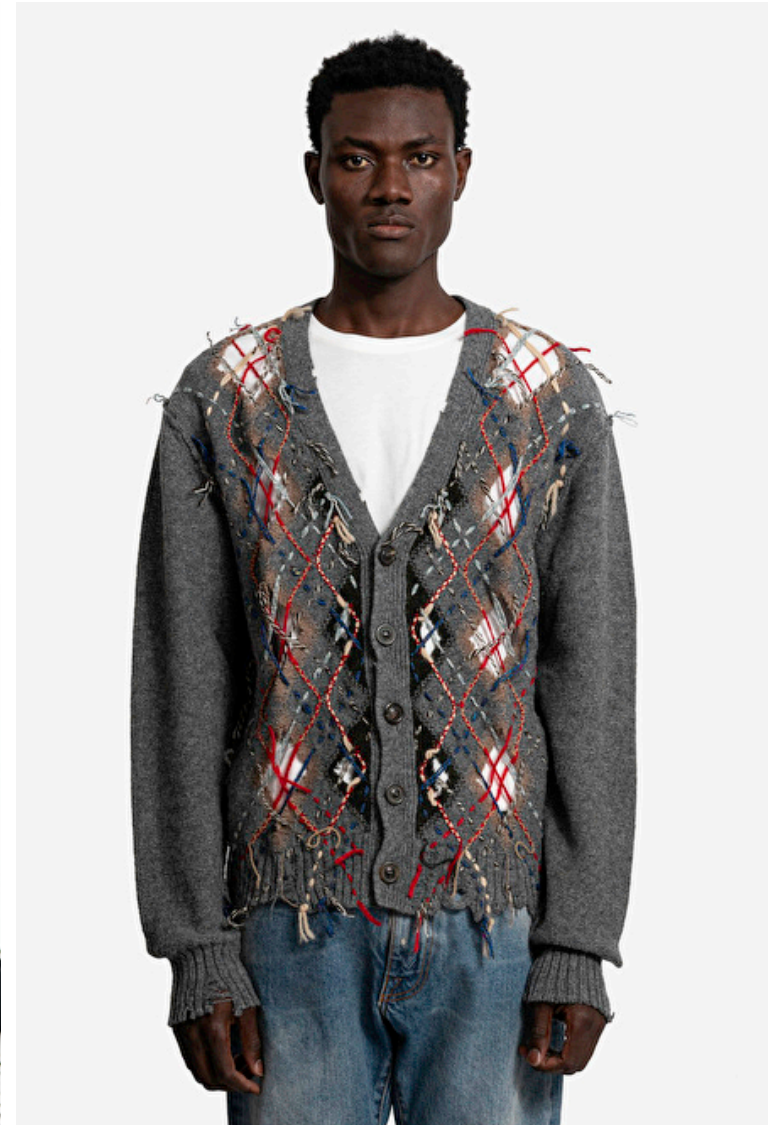

Razak

Height 187cm / 6' 1.5"

Chest 89cm / 35"

Waist 76cm / 30"

Shoes EU/US/UK 42 / 9.5 / 8

Eyes Brown

Hair Black

Inseam 76cm / 30"

Neck 36cm / 14"

Sleeve 71cm / 28"

Suit size 50cm / 40"

Suit cut Regular

Location IL