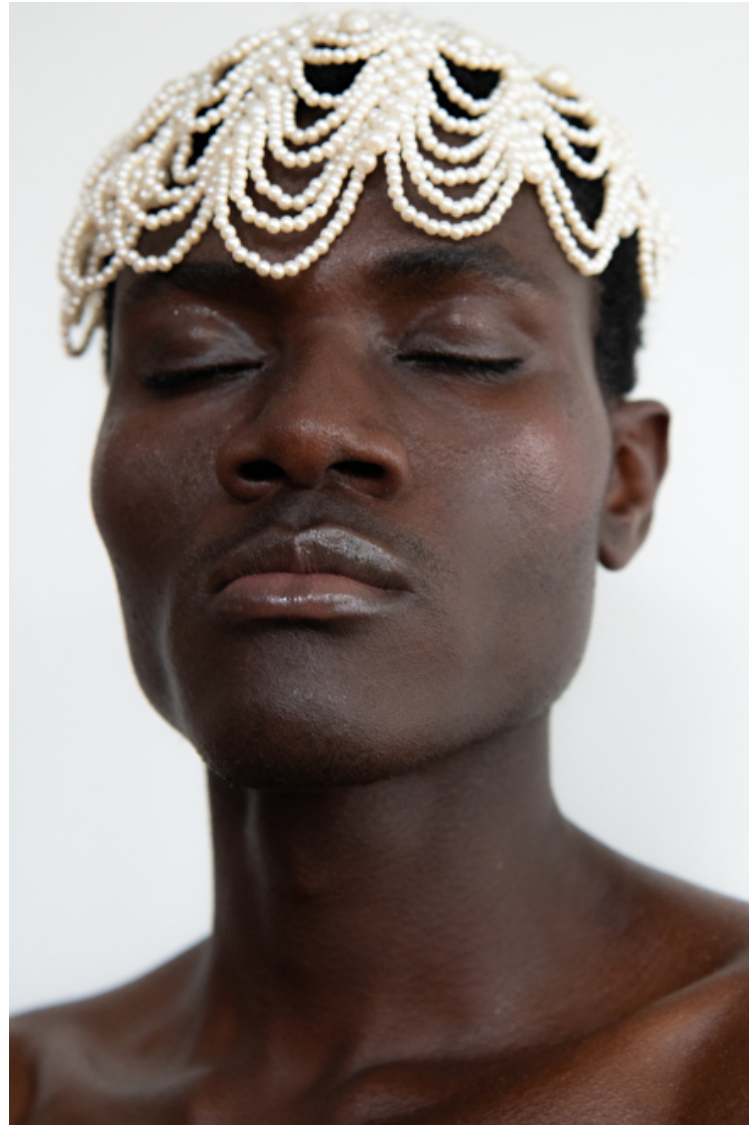

Razak

Height 187cm / 6' 1.5"

Chest 89cm / 35"

Waist 76cm / 30"

Shoes EU/US/UK 42 / 9.5 / 8

Eyes Brown

Hair Black

Inseam 76cm / 30"

Neck 36cm / 14"

Sleeve 71cm / 28"

Suit size 50cm / 40"

Suit cut Regular

Location IL