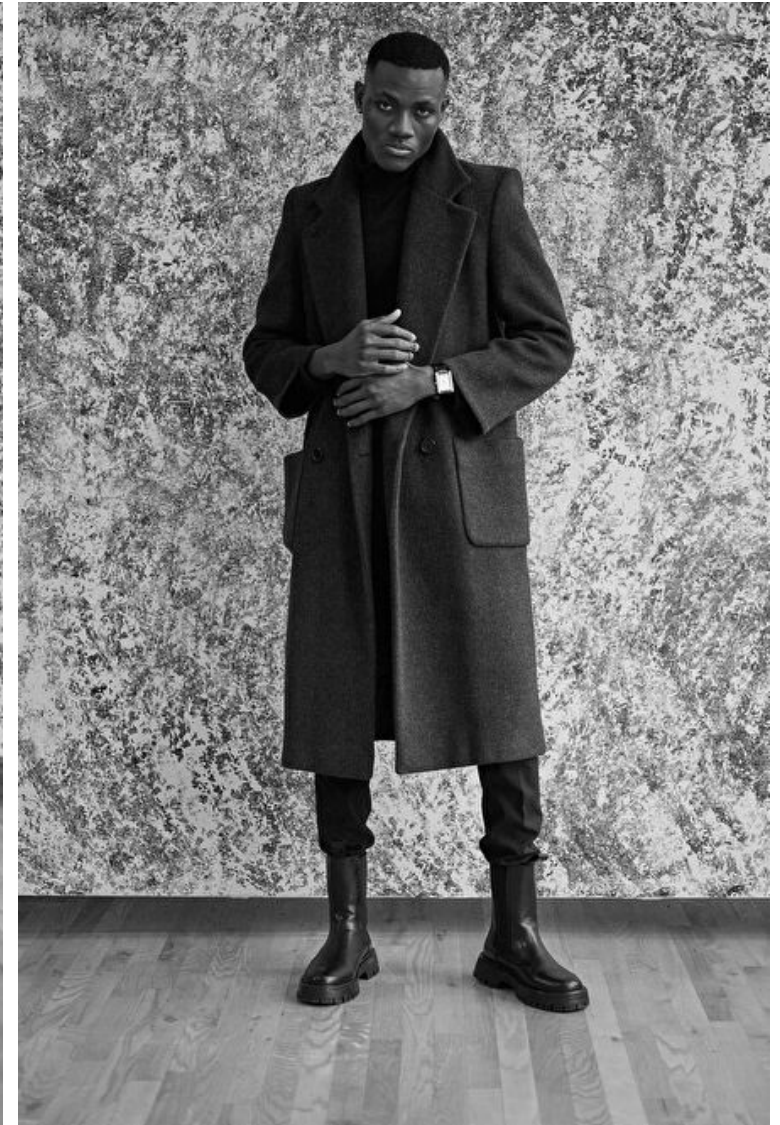

Select

MODEL MANAGEMENT

400 Michigan Ave SUITE 700, Chicago, 60611, UNITED STATES, United States
Phone: +1 312 943 3226 Email: info.chicago@selectmodel.com Website: <https://selectmodel.com/>

Razak

Height 187cm / 6' 1.5"

Chest 89cm / 35"

Waist 76cm / 30"

Shoes EU/US/UK 42 / 9.5 / 8

Eyes Brown

Hair Black

Inseam 76cm / 30"

Neck 36cm / 14"

Sleeve 71cm / 28"

Suit size 50cm / 40"

Suit cut Regular

Location IL