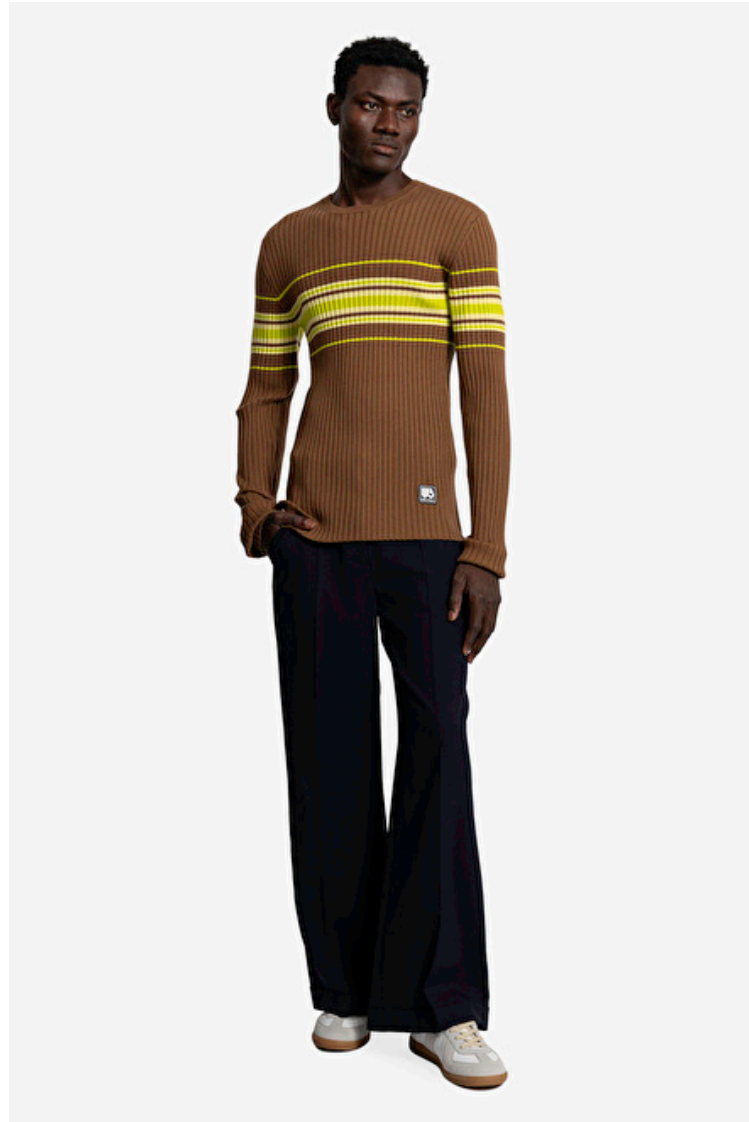

Razak

Height 187cm / 6' 1.5"

Chest 89cm / 35"

Waist 76cm / 30"

Shoes EU/US/UK 42 / 9.5 / 8

Eyes Brown

Hair Black

Inseam 76cm / 30"

Neck 36cm / 14"

Sleeve 71cm / 28"

Suit size 50cm / 40"

Suit cut Regular

Location IL